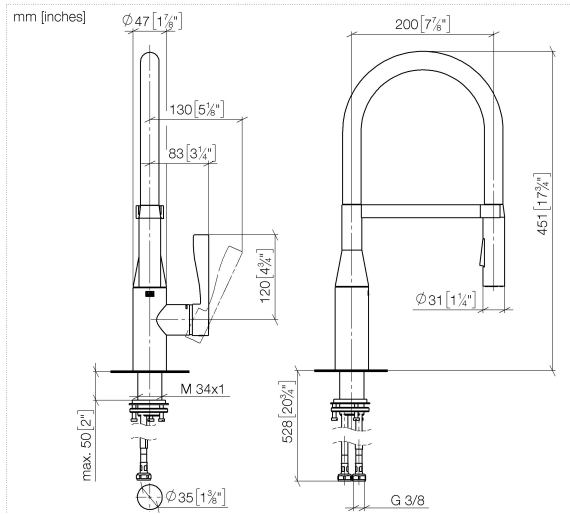

SYNC Profi single-lever mixer - Brushed Bronze

33 865 895 Product version from 2/4/2019

- 200mm projection
- Flexible silicone hose with large operating range of up to 350 mm
- pivotable spout 360°
- Optional swivel limiter available with swivel limiter set 12 821 970 90
- This product can help a building meet the requirements of Green Building Rating Systems, e.g. LEED®, BREEAM®, DGNB
- air-enriched flow and spray flow
- height of mixer 451 mm
- height up to aerator 119 mm
- hole diameter 35 mm
- sprayface with anti-scaling system
- max. flow 9.5 l/min at 3 bar flow pressure
- lead-free

Flow rate chart

Codes & Standards

DIN 4109

ISO 3822

Ü-Zeichen

SYNC Profi single-lever mixer - Brushed Bronze

33 865 895 Product version from 2/4/2019

Certificates

LGA_29

SYNC Profi single-lever mixer - Brushed Bronze

33 865 895 Product version from 2/4/2019

Spare parts list

No.	Item Number	Name	Quantity used	Delivery time
1	90 30 02 100 00-42	hose	1	30
2	09 31 11 040 90	pin	1	2
3	09 31 11 209 90	pin	1	2
4	90 17 20 045 00-42	holder	1	30
5	04 12 11 150 00 90	shower	1	2
6	12 821 970 90	Swivel limitation set -	1	2
7	90 15 05 064 05 90	cartridge	1	2
8	09 14 10 190 90	seal	1	2
9	09 28 30 030-42	cover	1	60
10	09 20 89 020-42	handle	1	60
11	90 31 11 063 00 90	pin	1	2
12	90 31 20 087 00-42	plug	1	30
13	04 30 11 040 00 90	fixing set	1	2
14	04 30 04 101 00 90	hose	2	2