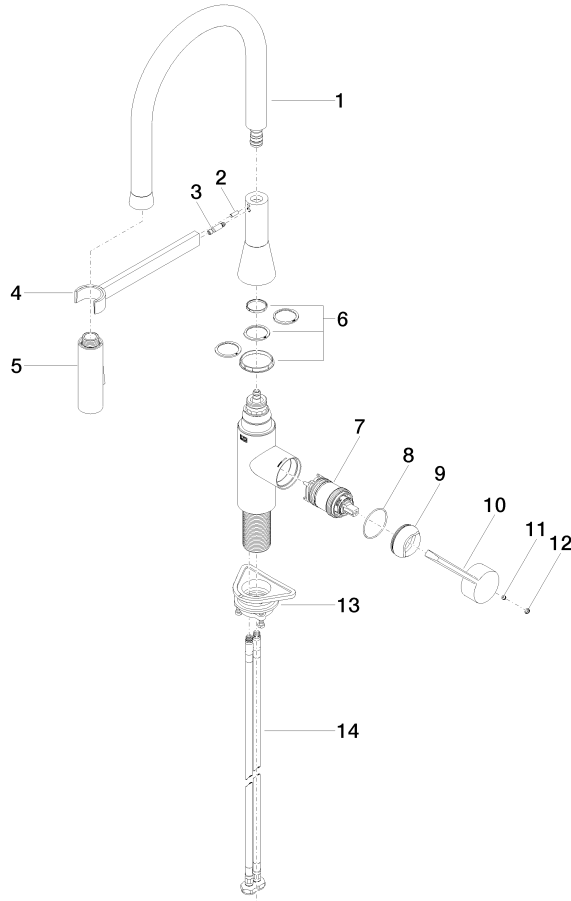

SYNC Profi single-lever mixer - Brushed Bronze

33 865 895 Product version from 2/4/2019

- 200mm projection
- Flexible silicone hose with large operating range of up to 350 mm
- pivotable spout 360°
- Optional swivel limiter available with swivel limiter set 12 821 970 90
- This product can help a building meet the requirements of Green Building Rating Systems, e.g. LEED®, BREEAM®, DGNB
- air-enriched flow and spray flow
- height of mixer 451 mm
- height up to aerator 119 mm
- hole diameter 35 mm
- sprayface with anti-scaling system
- max. flow 9.5 l/min at 3 bar flow pressure
- lead-free

Flow rate chart

Codes & Standards

DIN 4109

ISO 3822

Ü-Zeichen

SYNC Profi single-lever mixer - Brushed Bronze

33 865 895 Product version from 2/4/2019

Certificates

LGA_29

SYNC Profi single-lever mixer - Brushed Bronze

33 865 895 Product version from 2/4/2019

Spare parts list

No.	Item Number	Name	Quantity used	Delivery time
1	90 30 02 100 00-42	hose	1	30
2	09 31 11 040 90	pin	1	2
3	09 31 11 209 90	pin	1	2
4	90 17 20 045 00-42	holder	1	30
5	04 12 11 150 00 90	shower	1	2
6	12 821 970 90	Swivel limitation set -	1	2
7	90 15 05 064 05 90	cartridge	1	2
8	09 14 10 190 90	seal	1	2
9	09 28 30 030-42	cover	1	60
10	09 20 89 020-42	handle	1	60
11	90 31 11 063 00 90	pin	1	2
12	90 31 20 087 00-42	plug	1	30
13	04 30 11 040 00 90	fixing set	1	2
14	04 30 04 101 00 90	hose	2	2