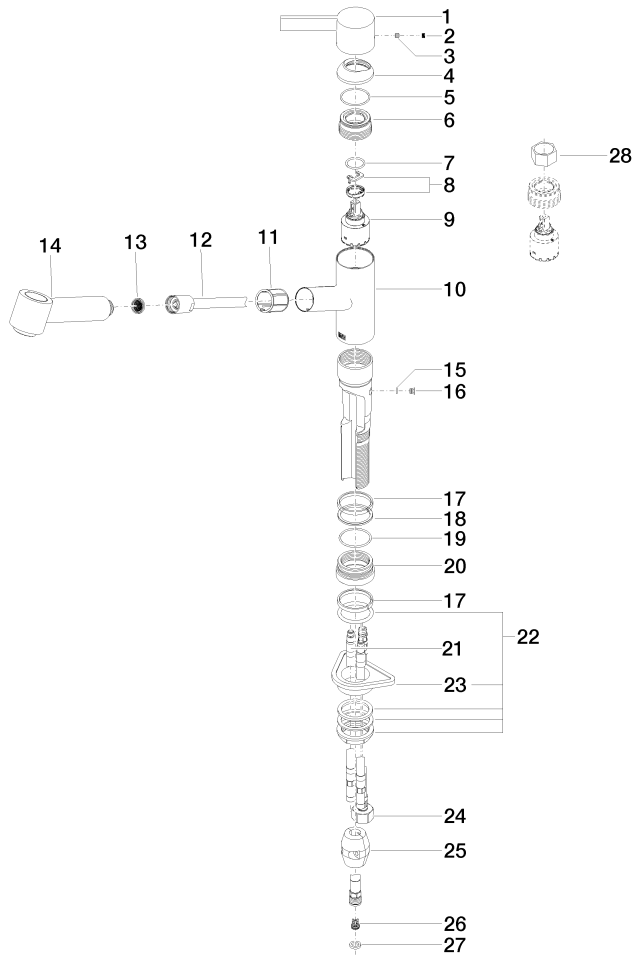

**ENO Single-lever mixer Pull-out with spray function - Brushed Durabron (23kt Gold)**

ENO

33 870 760

- 225mm projection
- pivotable spout 130°
- air-enriched flow and spray flow
- height of mixer 167 mm
- height up to aerator 137 mm
- hole diameter 35 mm
- fabric braided hose 1500 mm
- max. flow 8.3 l/min at 3 bar flow pressure
- lead-free
- This product can help a building meet the requirements of Green Building Rating Systems, e.g. LEED®, BREEAM®, DGNB

33 870 760  
mm [inches]

**Flow rate chart**

**Certificates**

ETA\_20612.

LGA\_19873.

GDV\_0400277.

Belgaqua\_22\_277\_2  
7\_3.

**ENO Single-lever mixer Pull-out with spray function - Brushed Durabronz (23kt Gold)**

ENO

33 870 760

Parts for other finishes can be found here: [Chrome](#)

### Spare parts list

No.	Item Number	Name	Quantity used	Delivery time
1	09 20 76 001-28	handle	1	20
2	90 31 20 109 00 90	plug	1	2
3	90 31 11 030 00 90	pin	1	2
4	09 28 30 012-28	cover	1	20
5	09 14 10 102 90	seal	1	2
6	09 24 04 270 90	nut	1	2
7	09 14 10 031 90	seal	1	2
8	90 28 10 148 00 90	accessories	1	2
9	90 15 05 064 00 90	cartridge	1	2
10	09 19 76 001-28	sleeve	1	20
11	09 18 40 099 90	sleeve	1	2
12	90 30 02 062 00-28	hose	1	20
13	09 23 01 039 90	sieve	1	2
14	90 12 11 098 00-28	shower	1	20
15	09 14 10 001 90	seal	1	2
16	09 30 30 113 20 90	screw	1	2
17	09 14 15 029 90	ring	2	2
18	09 28 10 144 90	ring	1	2
19	09 14 10 034 90	seal	1	2
20	09 27 76 001-28	rosette	1	20
21	04 30 04 018 00 90	hose	2	60
22	04 23 10 044 02 90	fixing set	1	2
23	09 18 40 090 90	sleeve	1	2
24	04 30 04 029 00 90	hose	1	2
25	04 21 50 005 00 90	accessories	1	2
26	09 23 01 131 90	back-flow preventer	1	2
27	90 14 20 019 00 90	seal	1	2
28	90 30 09 031 00 90	key	1	2