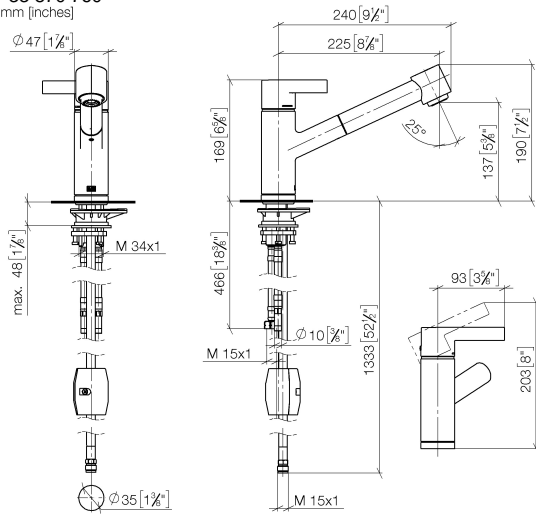

**ENO Single-lever mixer Pull-out with spray function - Brushed Durabron (23kt Gold)**

ENO

33 870 760

- 225mm projection
- pivotable spout 130°
- air-enriched flow and spray flow
- height of mixer 167 mm
- height up to aerator 137 mm
- hole diameter 35 mm
- fabric braided hose 1500 mm
- max. flow 8.3 l/min at 3 bar flow pressure
- lead-free
- This product can help a building meet the requirements of Green Building Rating Systems, e.g. LEED®, BREEAM®, DGNB

33 870 760  
mm [inches]

**Flow rate chart**

**Certificates**

ETA\_20612.

LGA\_19873.

GDV\_0400277.

Belgaqua\_22\_277\_2  
7\_3.

**ENO Single-lever mixer Pull-out with spray function - Brushed Durabronz (23kt Gold)**

### Spare parts list

No.	Item Number	Name	Quantity used	Delivery time
1	09 20 76 001-28	handle	1	20
2	90 31 20 109 00 90	plug	1	2
3	90 31 11 030 00 90	pin	1	2
4	09 28 30 012-28	cover	1	20
5	09 14 10 102 90	seal	1	2
6	09 24 04 270 90	nut	1	2
7	09 14 10 031 90	seal	1	2
8	90 28 10 148 00 90	accessories	1	2
9	90 15 05 064 00 90	cartridge	1	2
10	09 19 76 001-28	sleeve	1	20
11	09 18 40 099 90	sleeve	1	2
12	90 30 02 062 00-28	hose	1	20
13	09 23 01 039 90	sieve	1	2
14	90 12 11 098 00-28	shower	1	20
15	09 14 10 001 90	seal	1	2
16	09 30 30 113 20 90	screw	1	2
17	09 14 15 029 90	ring	2	2
18	09 28 10 144 90	ring	1	2
19	09 14 10 034 90	seal	1	2
20	09 27 76 001-28	rosette	1	20
21	04 30 04 018 00 90	hose	2	60
22	04 23 10 044 02 90	fixing set	1	2
23	09 18 40 090 90	sleeve	1	2
24	04 30 04 029 00 90	hose	1	2
25	04 21 50 005 00 90	accessories	1	2
26	09 23 01 131 90	back-flow preventer	1	2
27	90 14 20 019 00 90	seal	1	2
28	90 30 09 031 00 90	key	1	2