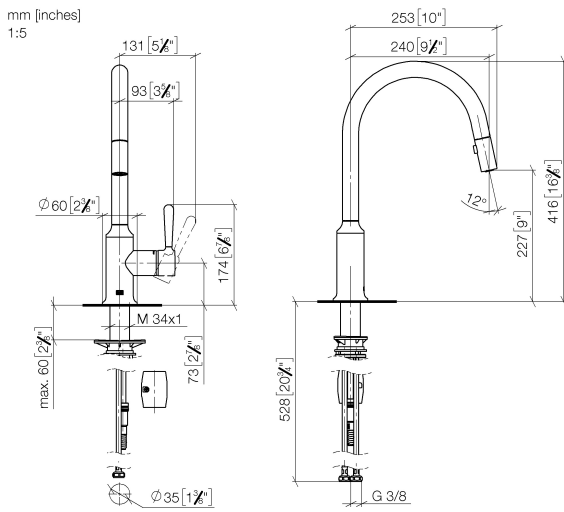

33 870 809

- 240mm projection
- pivotable spout 360°
- Optional swivel limiter available with swivel limiter set 12 823 970 90
- air-enriched flow and spray flow
- 1800 mm metal shower hose
- sprayface with anti-scaling system
- max. flow 8 l/min at 3 bar flow pressure
- lead-free
- This product can help a building meet the requirements of Green Building Rating Systems, e.g. LEED®, BREEAM®, DGNB

Recommended miscellaneous

Swivel limitation set -

12 823 970 90

Recommended miscellaneous

VAIA Dispenser with rosette - Platinum

82 434 809-08

33 870 809

Flow rate chart

Certificates

LGA_28657.

Belgaqua_24-005-
27_3.

33 870 809

Spare parts list

No.	Item Number	Name	Quantity used	Delivery time
1	90 28 22 397 00-08	spout	1	40
2	90 15 05 064 05 90	cartridge	1	2
3	09 14 10 190 90	seal	1	2
4	09 28 30 030-08	cover	1	40
5	90 20 80 052 00-08	handle	1	40
6	04 28 20 067 00 90	pipe	1	2
7	90 24 03 253 00 90	adaptor	1	2
8	04 30 02 120 00-85	hose	1	30
9	04 21 50 010 00 90	accessories	1	2
10	04 30 04 101 00 90	hose	2	2
11	04 30 11 040 00 90	fixing set	1	2
12	90 18 40 317 00-08	shower	1	40