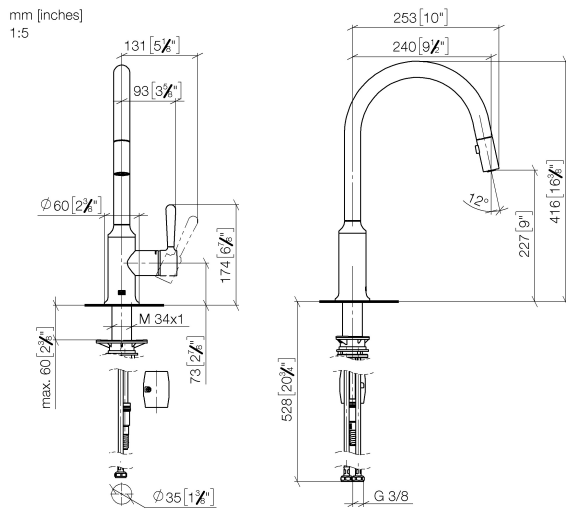

33 870 809

Flow rate chart

Certificates

LGA_28657.

Belgaqua_24-005-
27_3.