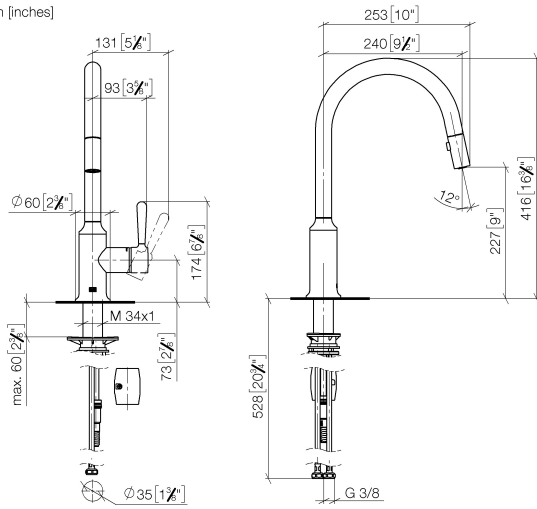

**VAIA Single-lever mixer Pull-down with spray function - Brushed Durabross (23kt Gold)**

VAIA

33 870 809

- 240mm projection
- pivotable spout 360°
- Optional swivel limiter available with swivel limiter set 12 823 970 90
- air-enriched flow and spray flow
- 1800 mm metal shower hose
- sprayface with anti-scaling system
- max. flow 8 l/min at 3 bar flow pressure
- lead-free
- This product can help a building meet the requirements of Green Building Rating Systems, e.g. LEED®, BREEAM®, DGNB

**Recommended miscellaneous**

**Swivel limitation set -**

12 823 970 90

**Recommended miscellaneous**

**VAIA Dispenser with rosette -  
Brushed Durabross (23kt Gold)**

82 434 809-28

33 870 809  
mm [inches]  
1:5

**Flow rate chart**

**Certificates**

LGA\_28657.

Belgaqua\_24-005-  
27\_3.

33 870 809

Spare parts list

No.	Item Number	Name	Quantity used	Delivery time
1	90 28 22 397 00-28	spout	1	20
2	90 15 05 064 05 90	cartridge	1	2
3	09 14 10 190 90	seal	1	2
4	09 28 30 030-28	cover	1	20
5	90 20 80 052 00-28	handle	1	20
6	04 28 20 067 00 90	pipe	1	2
7	90 24 03 253 00 90	adaptor	1	2
8	04 30 02 120 00-85	hose	1	30
9	04 21 50 010 00 90	accessories	1	2
10	04 30 04 101 00 90	hose	2	2
11	04 30 11 040 00 90	fixing set	1	2
12	90 18 40 317 00-28	shower	1	20