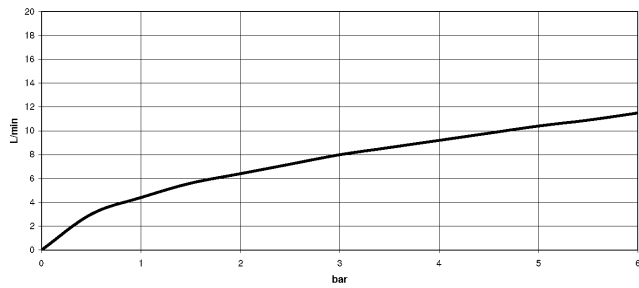

Flow rate chart

Certificates

LGA_28657.

Belgaqua_24-005-
27_3.