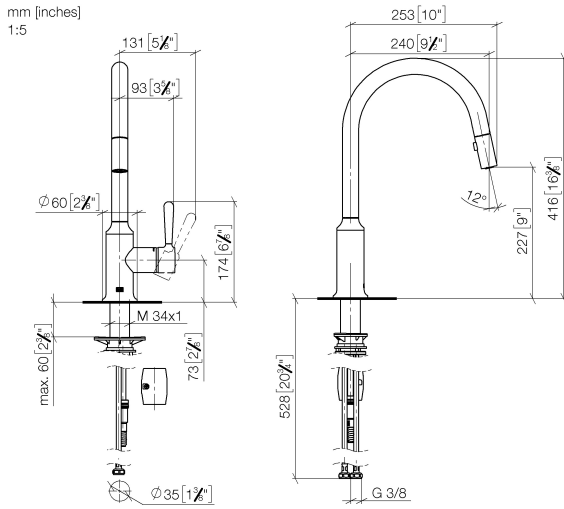

33 870 809

- 240mm projection
- pivotable spout 360°
- Optional swivel limiter available with swivel limiter set 12 823 970 90
- air-enriched flow and spray flow
- 1800 mm metal shower hose
- sprayface with anti-scaling system
- max. flow 8 l/min at 3 bar flow pressure
- lead-free
- This product can help a building meet the requirements of Green Building Rating Systems, e.g. LEED®, BREEAM®, DGNB

Recommended miscellaneous

Swivel limitation set -

12 823 970 90

Recommended miscellaneous

VAIA Dispenser with rosette -  
Matte Black

82 434 809-33

33 870 809

Flow rate chart

Certificates

LGA\_28657.

Belgaqua\_24-005-  
27\_3.

33 870 809

Spare parts list

No.	Item Number	Name	Quantity used	Delivery time
1	90 28 22 397 00-33	spout	1	30
2	90 15 05 064 05 90	cartridge	1	2
3	09 14 10 190 90	seal	1	2
4	09 28 30 030-33	cover	1	2
5	90 20 80 052 00-33	handle	1	30
6	04 28 20 067 00 90	pipe	1	2
7	90 24 03 253 00 90	adaptor	1	2
8	04 30 02 120 00-85	hose	1	30
9	04 21 50 010 00 90	accessories	1	2
10	04 30 04 101 00 90	hose	2	2
11	04 30 11 040 00 90	fixing set	1	2
12	90 18 40 317 00-33	shower	1	30