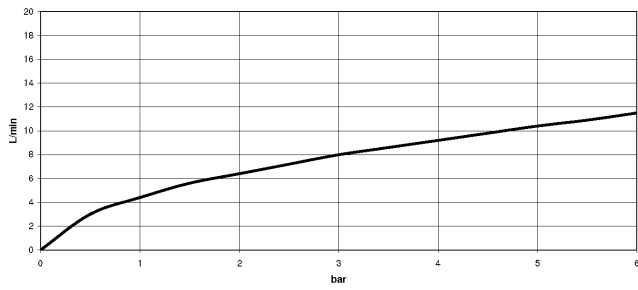

33 870 809

- 240mm projection
- pivotable spout 360°
- Optional swivel limiter available with swivel limiter set 12 823 970 90
- air-enriched flow and spray flow
- 1800 mm metal shower hose
- sprayface with anti-scaling system
- max. flow 8 l/min at 3 bar flow pressure
- lead-free
- This product can help a building meet the requirements of Green Building Rating Systems, e.g. LEED®, BREEAM®, DGNB

Recommended miscellaneous

Swivel limitation set -

12 823 970 90

Recommended miscellaneous

VAIA Dispenser with rosette -  
Matte Black

82 434 809-33

33 870 809

Flow rate chart