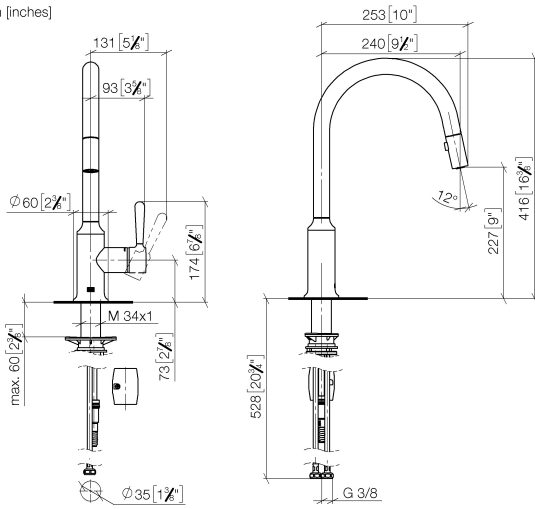

**VAIA Single-lever mixer Pull-down with spray function - Brushed Champagne (22kt Gold)**

VAIA

33 870 809

- 240mm projection
- pivotable spout 360°
- Optional swivel limiter available with swivel limiter set 12 823 970 90
- air-enriched flow and spray flow
- 1800 mm metal shower hose
- sprayface with anti-scaling system
- max. flow 8 l/min at 3 bar flow pressure
- lead-free
- This product can help a building meet the requirements of Green Building Rating Systems, e.g. LEED®, BREEAM®, DGNB

**Recommended miscellaneous**

**Swivel limitation set -**

12 823 970 90

**Recommended miscellaneous**

**VAIA Dispenser with rosette -  
Brushed Champagne (22kt Gold)**

82 434 809-46

33 870 809

mm [inches]

1:5

Flow rate chart

Certificates

LGA\_28657.

Belgaqua\_24-005-  
27\_3.

33 870 809

Spare parts list

No.	Item Number	Name	Quantity used	Delivery time
1	90 28 22 397 00-46	spout	1	30
2	90 15 05 064 05 90	cartridge	1	2
3	09 14 10 190 90	seal	1	2
4	09 28 30 030-46	cover	1	60
5	90 20 80 052 00-46	handle	1	30
6	04 28 20 067 00 90	pipe	1	2
7	90 24 03 253 00 90	adaptor	1	2
8	04 30 02 120 00-85	hose	1	30
9	04 21 50 010 00 90	accessories	1	2
10	04 30 04 101 00 90	hose	2	2
11	04 30 11 040 00 90	fixing set	1	2
12	90 18 40 317 00-46	shower	1	30