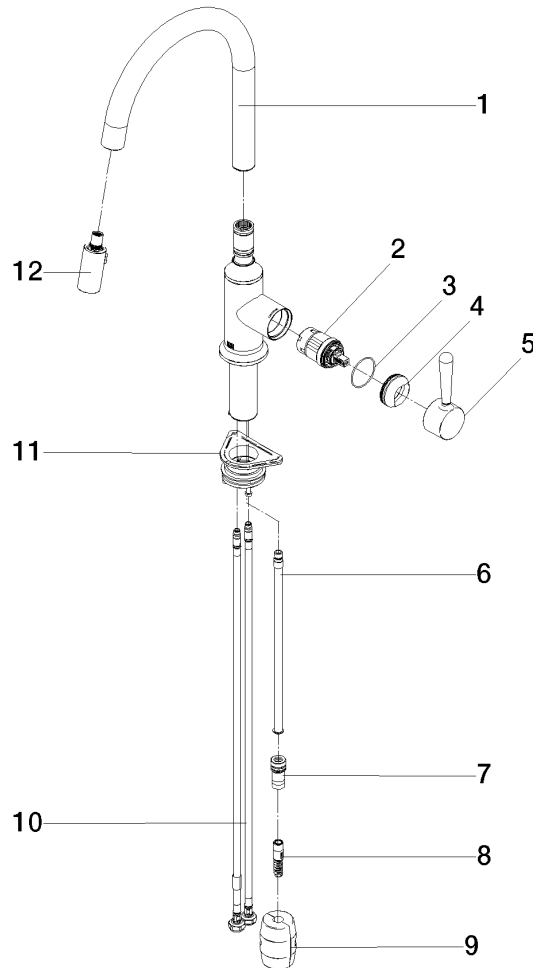

**VAIA Single-lever mixer Pull-down with spray function - Brushed Champagne (22kt Gold)**

VAIA

33 870 809

- 240mm projection
- pivotable spout 360°
- Optional swivel limiter available with swivel limiter set 12 823 970 90
- air-enriched flow and spray flow
- 1800 mm metal shower hose
- sprayface with anti-scaling system
- max. flow 8 l/min at 3 bar flow pressure
- lead-free
- This product can help a building meet the requirements of Green Building Rating Systems, e.g. LEED®, BREEAM®, DGNB

**Recommended miscellaneous**

**Swivel limitation set -**

12 823 970 90

**Recommended miscellaneous**

**VAIA Dispenser with rosette -  
Brushed Champagne (22kt Gold)**

82 434 809-46

33 870 809

mm [inches]

1:5

Flow rate chart

Certificates

LGA\_28657.

Belgaqua\_24-005-  
27\_3.

33 870 809

Spare parts list

No.	Item Number	Name	Quantity used	Delivery time
1	90 28 22 397 00-46	spout	1	30
2	90 15 05 064 05 90	cartridge	1	2
3	09 14 10 190 90	seal	1	2
4	09 28 30 030-46	cover	1	60
5	90 20 80 052 00-46	handle	1	30
6	04 28 20 067 00 90	pipe	1	2
7	90 24 03 253 00 90	adaptor	1	2
8	04 30 02 120 00-85	hose	1	30
9	04 21 50 010 00 90	accessories	1	2
10	04 30 04 101 00 90	hose	2	2
11	04 30 11 040 00 90	fixing set	1	2
12	90 18 40 317 00-46	shower	1	30