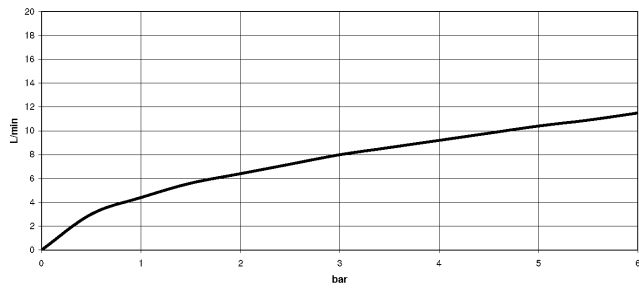

Flow rate chart

Certificates

LGA_28657.

Belgaqua_24-005-
27_3.