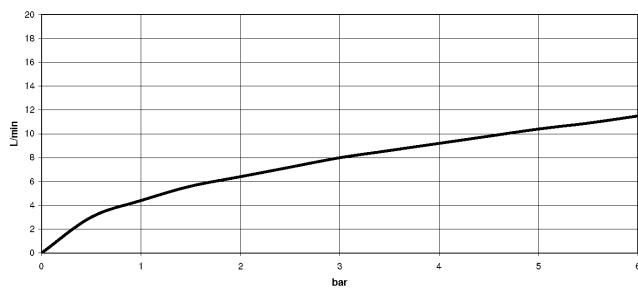

33 870 809

- 240mm projection
- pivotable spout 360°
- Optional swivel limiter available with swivel limiter set 12 823 970 90
- air-enriched flow and spray flow
- 1800 mm metal shower hose
- sprayface with anti-scaling system
- max. flow 8 l/min at 3 bar flow pressure
- lead-free
- This product can help a building meet the requirements of Green Building Rating Systems, e.g. LEED®, BREEAM®, DGNB

Recommended miscellaneous

Swivel limitation set -

12 823 970 90

Recommended miscellaneous

VAIA Dispenser with rosette -
Brushed Dark Platinum

82 434 809-99

33 870 809

Flow rate chart