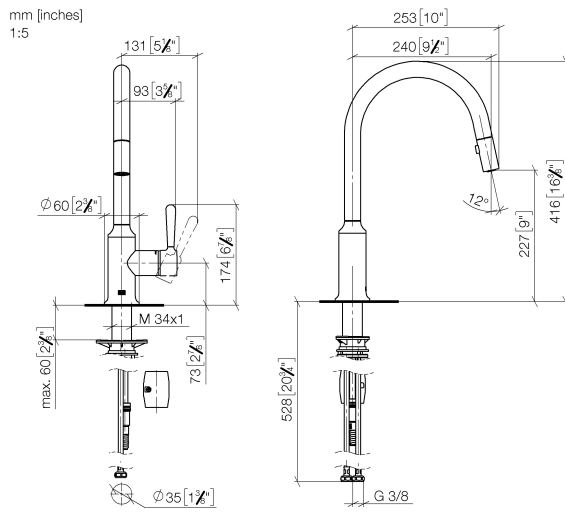

33 870 809

- 240mm projection
- pivotable spout 360°
- Optional swivel limiter available with swivel limiter set 12 823 970 90
- air-enriched flow and spray flow
- 1800 mm metal shower hose
- sprayface with anti-scaling system
- max. flow 8 l/min at 3 bar flow pressure
- lead-free
- This product can help a building meet the requirements of Green Building Rating Systems, e.g. LEED®, BREEAM®, DGNB

Recommended miscellaneous

Swivel limitation set -

12 823 970 90

Recommended miscellaneous

VAIA Dispenser with rosette -
Brushed Dark Platinum

82 434 809-99

33 870 809

Flow rate chart

Certificates

LGA_28657.

Belgaqua_24-005-
27_3.

33 870 809

Spare parts list

No.	Item Number	Name	Quantity used	Delivery time
1	90 28 22 397 00-99	spout	1	30
2	90 15 05 064 05 90	cartridge	1	2
3	09 14 10 190 90	seal	1	2
4	09 28 30 030-99	cover	1	30
5	90 20 80 052 00-99	handle	1	30
6	04 28 20 067 00 90	pipe	1	2
7	90 24 03 253 00 90	adaptor	1	2
8	04 30 02 120 00-85	hose	1	30
9	04 21 50 010 00 90	accessories	1	2
10	04 30 04 101 00 90	hose	2	2
11	04 30 11 040 00 90	fixing set	1	2
12	90 18 40 317 00-99	shower	1	30