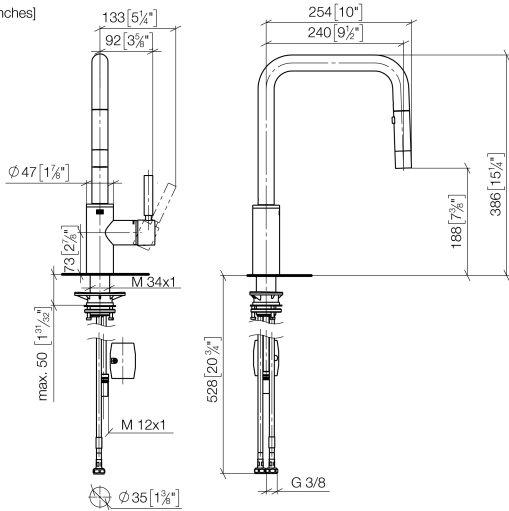

META SQUARE Single-lever mixer Pull-down with spray function - Durabronss (23kt Gold)

META SQUARE

33 870 861

- 240mm projection
- pivotable spout 360°
- Optional swivel limiter available with swivel limiter set 12 823 970 90
- laminar and spray flow
- 1800 mm metal shower hose
- sprayface with anti-scaling system
- max. flow 10.4 l/min at 3 bar flow pressure
- lead-free
- This product can help a building meet the requirements of Green Building Rating Systems, e.g. LEED®, BREEAM®, DGNB

10 712 970-09

33 870 861

mm [inches]

1:5

Flow rate chart

Certificates

LGA_38641.

Belgaqua_24-005-27_3.

33 870 861

Spare parts list

No.	Item Number	Name	Quantity used	Delivery time
1	90 12 11 148 00-09	shower	1	-
Spare part can no longer be ordered, please order the replacement item				
2	04 30 02 120 00-85	hose	1	30
3	90 28 22 308 00-09	spout	1	-
Spare part can no longer be ordered, please order the replacement item				
4	09 28 10 160 90	ring	2	2
5	09 18 40 186 90	sleeve	1	2
6	90 15 05 064 05 90	cartridge	1	2
7	09 14 10 190 90	seal	1	2
8	09 28 30 030-09	cover	1	40
9	90 20 66 027 00-09	handle	1	40
10	04 30 11 040 00 90	fixing set	1	2
11	09 20 93 056 90	insert	1	2
12	04 30 04 100 00 90	hose	2	2
13	04 28 20 067 00 90	pipe	1	2
14	90 24 03 253 00 90	adaptor	1	2
15	04 21 50 010 00 90	accessories	1	2