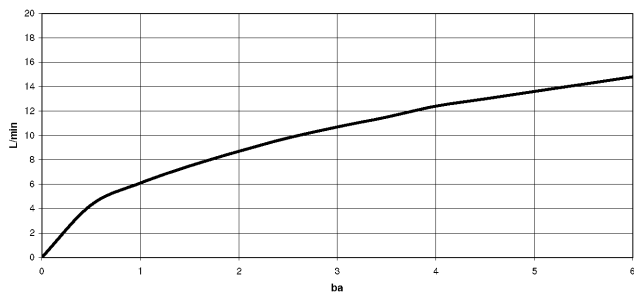

META SQUARE Single-lever mixer Pull-down with spray function - Durabronss (23kt Gold)

META SQUARE

33 870 861

- 240mm projection
- pivotable spout 360°
- Optional swivel limiter available with swivel limiter set 12 823 970 90
- laminar and spray flow
- 1800 mm metal shower hose
- sprayface with anti-scaling system
- max. flow 10.4 l/min at 3 bar flow pressure
- lead-free
- This product can help a building meet the requirements of Green Building Rating Systems, e.g. LEED®, BREEAM®, DGNB

10 712 970-09

33 870 861

mm [inches]

1:5

Flow rate chart

Certificates

LGA_38641.

Belgaqua_24-005-27_3.