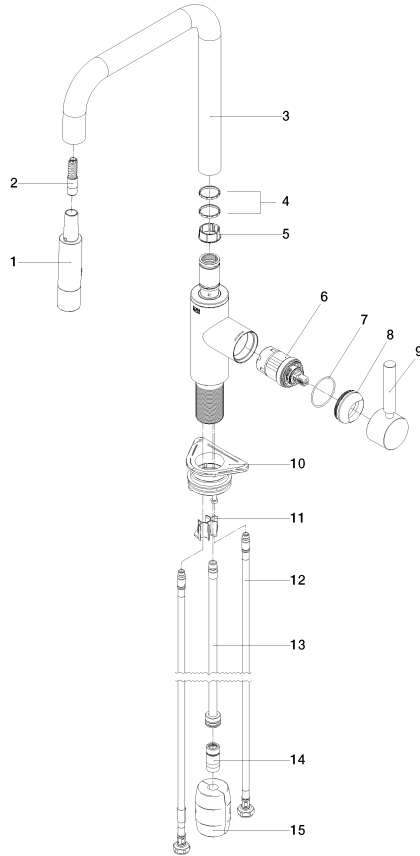

META SQUARE Single-lever mixer Pull-down with spray function - Durabronss (23kt Gold)

META SQUARE

33 870 861

- 240mm projection
- pivotable spout 360°
- Optional swivel limiter available with swivel limiter set 12 823 970 90
- laminar and spray flow
- 1800 mm metal shower hose
- sprayface with anti-scaling system
- max. flow 10.4 l/min at 3 bar flow pressure
- lead-free
- This product can help a building meet the requirements of Green Building Rating Systems, e.g. LEED®, BREEAM®, DGNB

10 712 970-09

33 870 861

mm [inches]

1:5

Flow rate chart

Certificates

LGA_38641.

Belgaqua_24-005-27_3.

33 870 861

Spare parts list

No.	Item Number	Name	Quantity used	Delivery time
1	90 12 11 148 00-09	shower	1	-
Spare part can no longer be ordered, please order the replacement item				
2	04 30 02 120 00-85	hose	1	30
3	90 28 22 308 00-09	spout	1	-
Spare part can no longer be ordered, please order the replacement item				
4	09 28 10 160 90	ring	2	2
5	09 18 40 186 90	sleeve	1	2
6	90 15 05 064 05 90	cartridge	1	2
7	09 14 10 190 90	seal	1	2
8	09 28 30 030-09	cover	1	40
9	90 20 66 027 00-09	handle	1	40
10	04 30 11 040 00 90	fixing set	1	2
11	09 20 93 056 90	insert	1	2
12	04 30 04 100 00 90	hose	2	2
13	04 28 20 067 00 90	pipe	1	2
14	90 24 03 253 00 90	adaptor	1	2
15	04 21 50 010 00 90	accessories	1	2