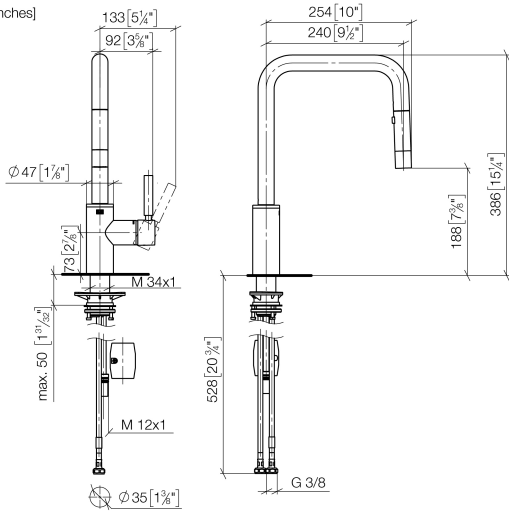

**META SQUARE Single-lever mixer Pull-down with spray function - Brushed Champagne (22kt Gold)**

META SQUARE

33 870 861

- 240mm projection
- pivotable spout 360°
- Optional swivel limiter available with swivel limiter set 12 823 970 90
- laminar and spray flow
- 1800 mm metal shower hose
- sprayface with anti-scaling system
- max. flow 10.4 l/min at 3 bar flow pressure
- lead-free
- This product can help a building meet the requirements of Green Building Rating Systems, e.g. LEED®, BREEAM®, DGNB

**Strainer waste with control handle  
- Brushed Champagne (22kt Gold)** 10 712 970-46

33 870 861

mm [inches]

1:5

**Flow rate chart**

**Certificates**

LGA\_38641.

Belgaqua\_24-005-  
27\_3.

33 870 861

**Spare parts list**

No.	Item Number	Name	Quantity used	Delivery time
1	90 12 11 148 00-46	shower	1	-
Spare part can no longer be ordered, please order the replacement item				
2	04 30 02 120 00-85	hose	1	30
3	90 28 22 308 00-46	spout	1	-
Spare part can no longer be ordered, please order the replacement item				
4	09 28 10 160 90	ring	2	2
5	09 18 40 186 90	sleeve	1	2
6	90 15 05 064 05 90	cartridge	1	2
7	09 14 10 190 90	seal	1	2
8	09 28 30 030-46	cover	1	60
9	90 20 66 027 00-46	handle	1	30
10	04 30 11 040 00 90	fixing set	1	2
11	09 20 93 056 90	insert	1	2
12	04 30 04 100 00 90	hose	2	2
13	04 28 20 067 00 90	pipe	1	2
14	90 24 03 253 00 90	adaptor	1	2
15	04 21 50 010 00 90	accessories	1	2