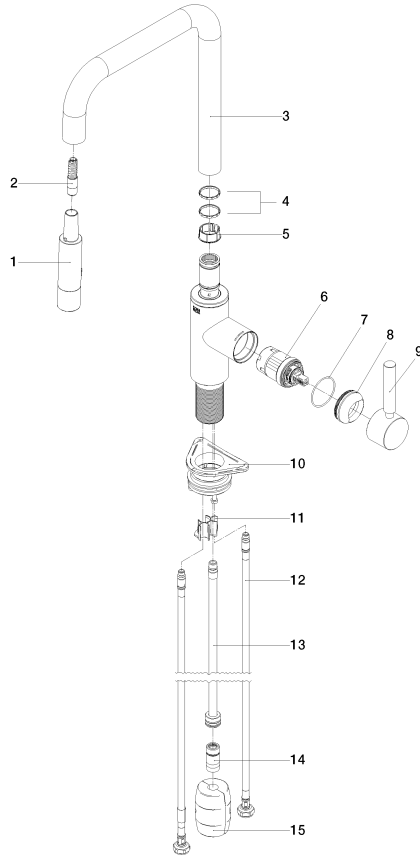

**META SQUARE Single-lever mixer Pull-down with spray function - Champagne (22kt Gold) META SQUARE**

33 870 861

- 240mm projection
- pivotable spout 360°
- Optional swivel limiter available with swivel limiter set 12 823 970 90
- laminar and spray flow
- 1800 mm metal shower hose
- sprayface with anti-scaling system
- max. flow 10.4 l/min at 3 bar flow pressure
- lead-free
- This product can help a building meet the requirements of Green Building Rating Systems, e.g. LEED®, BREEAM®, DGNB

**Recommended miscellaneous**

**Swivel limitation set -**

12 823 970 90

**Recommended miscellaneous**

**Dispenser without rosette - Champagne (22kt Gold)**

82 424 970-47

**Recommended miscellaneous**

**Strainer waste with control handle - Champagne (22kt Gold)**

10 712 970-47

**META SQUARE Single-lever mixer Pull-down with spray function - Champagne META SQUARE (22kt Gold)**

33 870 861

mm [inches]

1:5

**Flow rate chart**

**Certificates**

LGA\_38641.

Belgaqua\_24-005-  
27\_3.

33 870 861

**Spare parts list**

No.	Item Number	Name	Quantity used	Delivery time
1	90 12 11 148 00-47	shower	1	-
Spare part can no longer be ordered, please order the replacement item				
2	04 30 02 120 00-85	hose	1	30
3	90 28 22 308 00-47	spout	1	-
Spare part can no longer be ordered, please order the replacement item				
4	09 28 10 160 90	ring	2	2
5	09 18 40 186 90	sleeve	1	2
6	90 15 05 064 05 90	cartridge	1	2
7	09 14 10 190 90	seal	1	2
8	09 28 30 030-47	cover	1	60
9	90 20 66 027 00-47	handle	1	30
10	04 30 11 040 00 90	fixing set	1	2
11	09 20 93 056 90	insert	1	2
12	04 30 04 100 00 90	hose	2	2
13	04 28 20 067 00 90	pipe	1	2
14	90 24 03 253 00 90	adaptor	1	2
15	04 21 50 010 00 90	accessories	1	2