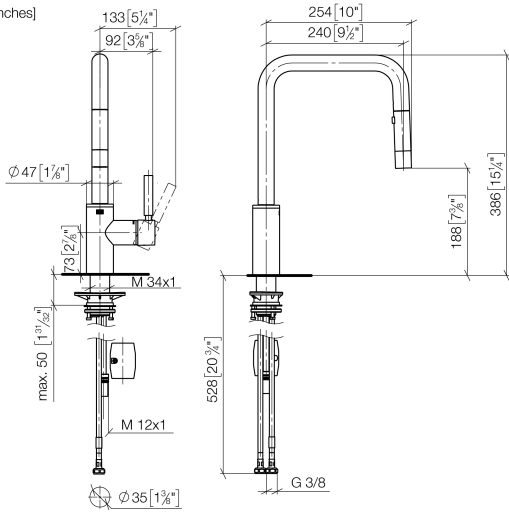

**META SQUARE Single-lever mixer Pull-down with spray function - Champagne (22kt Gold) META SQUARE**

33 870 861

- 240mm projection
- pivotable spout 360°
- Optional swivel limiter available with swivel limiter set 12 823 970 90
- laminar and spray flow
- 1800 mm metal shower hose
- sprayface with anti-scaling system
- max. flow 10.4 l/min at 3 bar flow pressure
- lead-free
- This product can help a building meet the requirements of Green Building Rating Systems, e.g. LEED®, BREEAM®, DGNB

10 712 970-47

**META SQUARE Single-lever mixer Pull-down with spray function - Champagne META SQUARE (22kt Gold)**

33 870 861

mm [inches]

1:5

**Flow rate chart**

**Certificates**

LGA\_38641.

Belgaqua\_24-005-  
27\_3.

33 870 861

**Spare parts list**

No.	Item Number	Name	Quantity used	Delivery time
1	90 12 11 148 00-47	shower	1	-
Spare part can no longer be ordered, please order the replacement item				
2	04 30 02 120 00-85	hose	1	30
3	90 28 22 308 00-47	spout	1	-
Spare part can no longer be ordered, please order the replacement item				
4	09 28 10 160 90	ring	2	2
5	09 18 40 186 90	sleeve	1	2
6	90 15 05 064 05 90	cartridge	1	2
7	09 14 10 190 90	seal	1	2
8	09 28 30 030-47	cover	1	60
9	90 20 66 027 00-47	handle	1	30
10	04 30 11 040 00 90	fixing set	1	2
11	09 20 93 056 90	insert	1	2
12	04 30 04 100 00 90	hose	2	2
13	04 28 20 067 00 90	pipe	1	2
14	90 24 03 253 00 90	adaptor	1	2
15	04 21 50 010 00 90	accessories	1	2