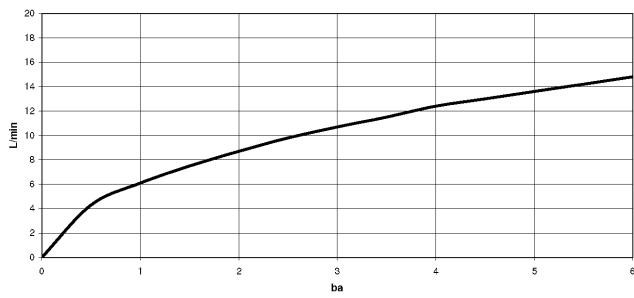

**META SQUARE Single-lever mixer Pull-down with spray function - Brushed Chrome**

META SQUARE

33 870 861

- 240mm projection
- pivotable spout 360°
- Optional swivel limiter available with swivel limiter set 12 823 970 90
- laminar and spray flow
- 1800 mm metal shower hose
- sprayface with anti-scaling system
- max. flow 10.4 l/min at 3 bar flow pressure
- lead-free
- This product can help a building meet the requirements of Green Building Rating Systems, e.g. LEED®, BREEAM®, DGNB

82 424 970-93

33 870 861

mm [inches]

1:5

**Flow rate chart**

**Certificates**

LGA\_38641.

Belgaqua\_24-005-  
27\_3.