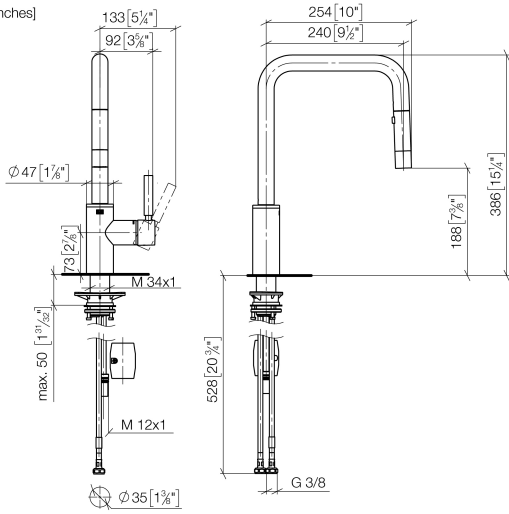

META SQUARE Single-lever mixer Pull-down with spray function - Brushed Dark Platinum

META SQUARE

33 870 861

- 240mm projection
- pivotable spout 360°
- Optional swivel limiter available with swivel limiter set 12 823 970 90
- laminar and spray flow
- 1800 mm metal shower hose
- sprayface with anti-scaling system
- max. flow 10.4 l/min at 3 bar flow pressure
- lead-free
- This product can help a building meet the requirements of Green Building Rating Systems, e.g. LEED®, BREEAM®, DGNB

82 424 970-99

33 870 861

mm [inches]

1:5

Flow rate chart

Certificates

LGA_38641.

Belgaqua_24-005-27_3.

33 870 861

Spare parts list

No.	Item Number	Name	Quantity used	Delivery time
1	90 12 11 148 00-99	shower	1	30
2	04 30 02 120 00-85	hose	1	30
3	90 28 22 308 00-99	spout	1	-
Spare part can no longer be ordered, please order the replacement item				
4	09 28 10 160 90	ring	2	2
5	09 18 40 186 90	sleeve	1	2
6	90 15 05 064 05 90	cartridge	1	2
7	09 14 10 190 90	seal	1	2
8	09 28 30 030-99	cover	1	30
9	90 20 66 027 00-99	handle	1	30
10	04 30 11 040 00 90	fixing set	1	2
11	09 20 93 056 90	insert	1	2
12	04 30 04 100 00 90	hose	2	2
13	04 28 20 067 00 90	pipe	1	2
14	90 24 03 253 00 90	adaptor	1	2
15	04 21 50 010 00 90	accessories	1	2