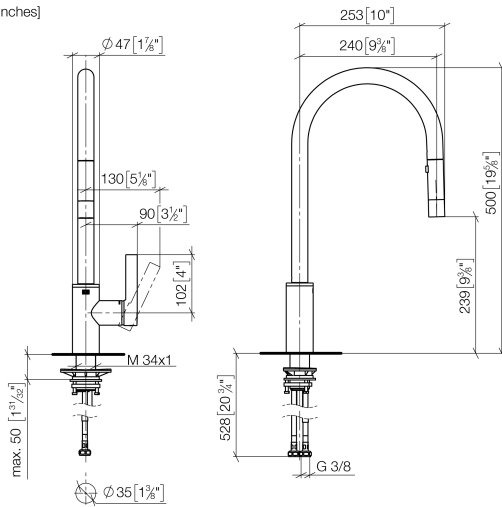

33 870 875

- 240mm projection
- pivatable spout 360°
- Optional swivel limiter available with swivel limiter set 12 823 970 90
- laminar and spray flow
- height of mixer 500 mm
- height up to laminar flow regulator 240 mm
- hole diameter 35 mm
- 1800 mm metal shower hose
- sprayface with anti-scaling system
- max. flow 10.4 l/min at 3 bar flow pressure
- lead-free
- This product can help a building meet the requirements of Green Building Rating Systems, e.g. LEED®, BREEAM®, DGNB

Recommended miscellaneous

	Dispenser without rosette - Platinum	82 424 970-08
--	---	---------------

33 870 875

mm [inches]

Flow rate chart

Certificates

Belgaqua_21-027- LGA_28657. GDV_0400314.
27_3.

33 870 875

Spare parts list

No.	Item Number	Name	Quantity used	Delivery time
1	90 12 11 148 00-08	shower	1	40
2	04 30 02 120 00-85	hose	1	30
3	90 28 22 304 00-08	spout	1	40
4	09 28 10 160 90	ring	2	2
5	09 18 40 186 90	sleeve	1	2
6	09 30 11 203 90	ring	1	2
7	90 15 05 064 05 90	cartridge	1	2
8	09 14 10 190 90	seal	1	2
9	09 28 30 030-08	cover	1	40
10	09 20 87 020-08	handle	1	40
11	90 31 11 063 00 90	pin	1	2
12	90 31 20 087 00-08	plug	1	40
13	09 14 10 036 90	seal	1	2
14	04 30 04 101 00 90	hose	2	2
15	04 28 20 067 00 90	pipe	1	2
16	04 30 11 040 00 90	fixing set	1	2
17	09 20 93 056 90	insert	1	2
18	90 24 03 253 00 90	adaptor	1	2
19	09 30 03 038 90	hose	1	2
20	04 21 50 010 00 90	accessories	1	2
21	90 30 09 031 00 90	key	1	2