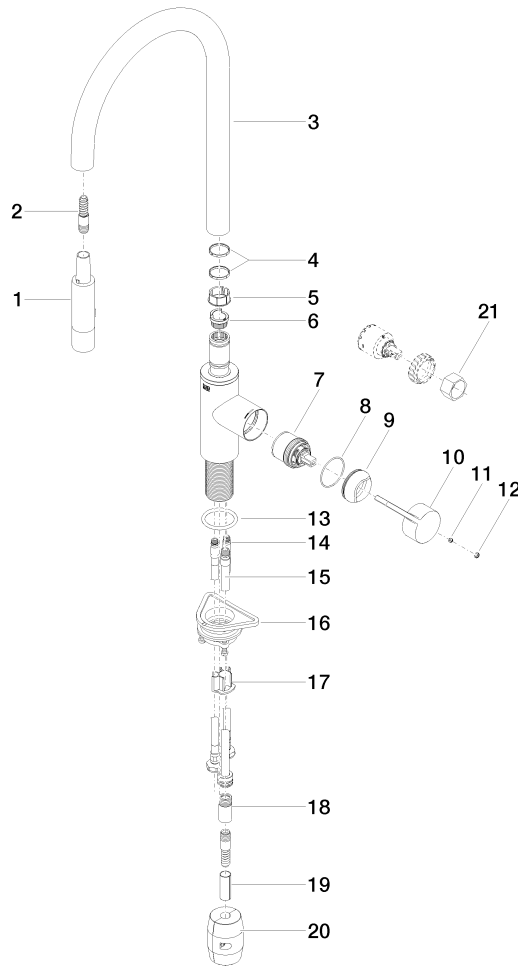

33 870 875

- 240mm projection
- pivatable spout 360°
- Optional swivel limiter available with swivel limiter set 12 823 970 90
- laminar and spray flow
- height of mixer 500 mm
- height up to laminar flow regulator 240 mm
- hole diameter 35 mm
- 1800 mm metal shower hose
- sprayface with anti-scaling system
- max. flow 10.4 l/min at 3 bar flow pressure
- lead-free
- This product can help a building meet the requirements of Green Building Rating Systems, e.g. LEED®, BREEAM®, DGNB

Recommended miscellaneous

	Swivel limitation set -	12 823 970 90
--	--------------------------------	---------------

Recommended miscellaneous

	Strainer waste with control handle - Platinum	10 712 970-08
--	--	---------------

Recommended miscellaneous

	Dispenser without rosette - Platinum	82 424 970-08
--	---	---------------

33 870 875

mm [inches]

Flow rate chart

Certificates

Belgaqua_21-027- LGA_28657. GDV_0400314.
27_3.

33 870 875

Spare parts list

No.	Item Number	Name	Quantity used	Delivery time
1	90 12 11 148 00-08	shower	1	40
2	04 30 02 120 00-85	hose	1	30
3	90 28 22 304 00-08	spout	1	40
4	09 28 10 160 90	ring	2	2
5	09 18 40 186 90	sleeve	1	2
6	09 30 11 203 90	ring	1	2
7	90 15 05 064 05 90	cartridge	1	2
8	09 14 10 190 90	seal	1	2
9	09 28 30 030-08	cover	1	40
10	09 20 87 020-08	handle	1	40
11	90 31 11 063 00 90	pin	1	2
12	90 31 20 087 00-08	plug	1	40
13	09 14 10 036 90	seal	1	2
14	04 30 04 101 00 90	hose	2	2
15	04 28 20 067 00 90	pipe	1	2
16	04 30 11 040 00 90	fixing set	1	2
17	09 20 93 056 90	insert	1	2
18	90 24 03 253 00 90	adaptor	1	2
19	09 30 03 038 90	hose	1	2
20	04 21 50 010 00 90	accessories	1	2
21	90 30 09 031 00 90	key	1	2