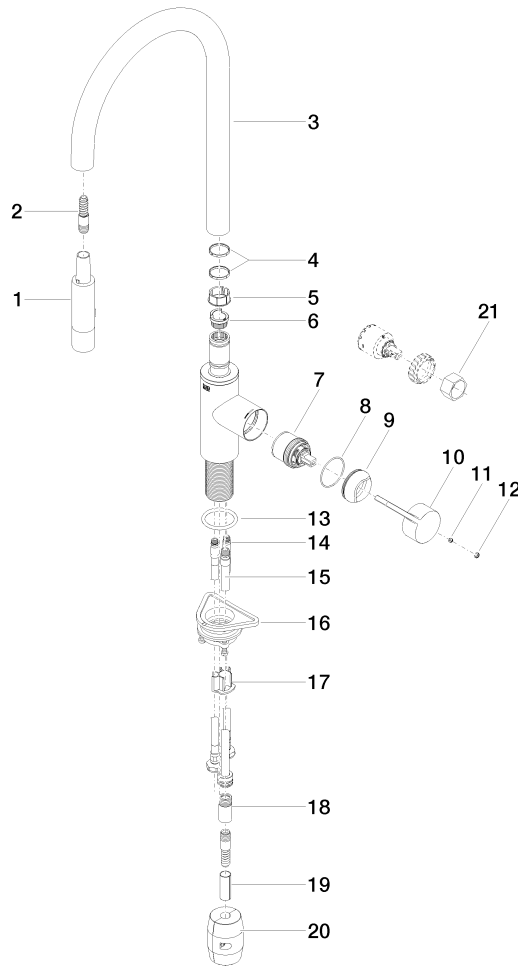

33 870 875

- 240mm projection
- pivotable spout 360°
- Optional swivel limiter available with swivel limiter set 12 823 970 90
- laminar and spray flow
- height of mixer 500 mm
- height up to laminar flow regulator 240 mm
- hole diameter 35 mm
- 1800 mm metal shower hose
- sprayface with anti-scaling system
- max. flow 10.4 l/min at 3 bar flow pressure
- lead-free
- This product can help a building meet the requirements of Green Building Rating Systems, e.g. LEED®, BREEAM®, DGNB

33 870 875

mm [inches]

### Flow rate chart

### Certificates

Belgaqua\_21-027- 27\_3. LGA\_28657. GDV\_0400314.

33 870 875

Spare parts list

No.	Item Number	Name	Quantity used	Delivery time
1	90 12 11 148 00-33	shower	1	30
2	04 30 02 120 00-85	hose	1	30
3	90 28 22 304 00-33	spout	1	2
4	09 28 10 160 90	ring	2	2
5	09 18 40 186 90	sleeve	1	2
6	09 30 11 203 90	ring	1	2
7	90 15 05 064 05 90	cartridge	1	2
8	09 14 10 190 90	seal	1	2
9	09 28 30 030-33	cover	1	2
10	09 20 87 020-33	handle	1	2
11	90 31 11 063 00 90	pin	1	2
12	90 31 20 087 00-33	plug	1	30
13	09 14 10 036 90	seal	1	2
14	04 30 04 101 00 90	hose	2	2
15	04 28 20 067 00 90	pipe	1	2
16	04 30 11 040 00 90	fixing set	1	2
17	09 20 93 056 90	insert	1	2
18	90 24 03 253 00 90	adaptor	1	2
19	09 30 03 038 90	hose	1	2
20	04 21 50 010 00 90	accessories	1	2
21	90 30 09 031 00 90	key	1	2