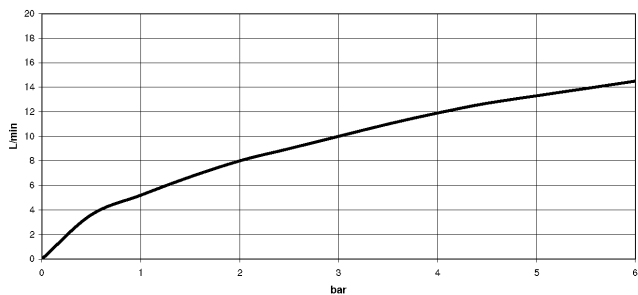

33 870 875

- 240mm projection
- pivotable spout 360°
- Optional swivel limiter available with swivel limiter set 12 823 970 90
- laminar and spray flow
- height of mixer 500 mm
- height up to laminar flow regulator 240 mm
- hole diameter 35 mm
- 1800 mm metal shower hose
- sprayface with anti-scaling system
- max. flow 10.4 l/min at 3 bar flow pressure
- lead-free
- This product can help a building meet the requirements of Green Building Rating Systems, e.g. LEED®, BREEAM®, DGNB

### Flow rate chart