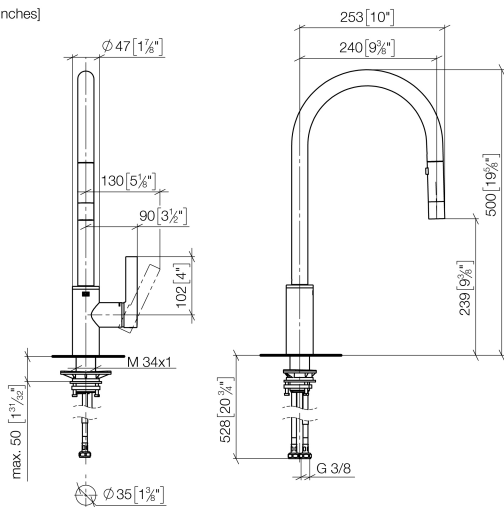

33 870 875

- 240mm projection
- pivotable spout 360°
- Optional swivel limiter available with swivel limiter set 12 823 970 90
- laminar and spray flow
- height of mixer 500 mm
- height up to laminar flow regulator 240 mm
- hole diameter 35 mm
- 1800 mm metal shower hose
- sprayface with anti-scaling system
- max. flow 10.4 l/min at 3 bar flow pressure
- lead-free
- This product can help a building meet the requirements of Green Building Rating Systems, e.g. LEED®, BREEAM®, DGNB

33 870 875

mm [inches]

### Certificates

Belgaqua\_21-027- 27\_3. LGA\_28657. GDV\_0400314.

33 870 875

Spare parts list

No.	Item Number	Name	Quantity used	Delivery time
1	90 12 11 148 00-33	shower	1	30
2	04 30 02 120 00-85	hose	1	30
3	90 28 22 304 00-33	spout	1	2
4	09 28 10 160 90	ring	2	2
5	09 18 40 186 90	sleeve	1	2
6	09 30 11 203 90	ring	1	2
7	90 15 05 064 05 90	cartridge	1	2
8	09 14 10 190 90	seal	1	2
9	09 28 30 030-33	cover	1	2
10	09 20 87 020-33	handle	1	2
11	90 31 11 063 00 90	pin	1	2
12	90 31 20 087 00-33	plug	1	30
13	09 14 10 036 90	seal	1	2
14	04 30 04 101 00 90	hose	2	2
15	04 28 20 067 00 90	pipe	1	2
16	04 30 11 040 00 90	fixing set	1	2
17	09 20 93 056 90	insert	1	2
18	90 24 03 253 00 90	adaptor	1	2
19	09 30 03 038 90	hose	1	2
20	04 21 50 010 00 90	accessories	1	2
21	90 30 09 031 00 90	key	1	2