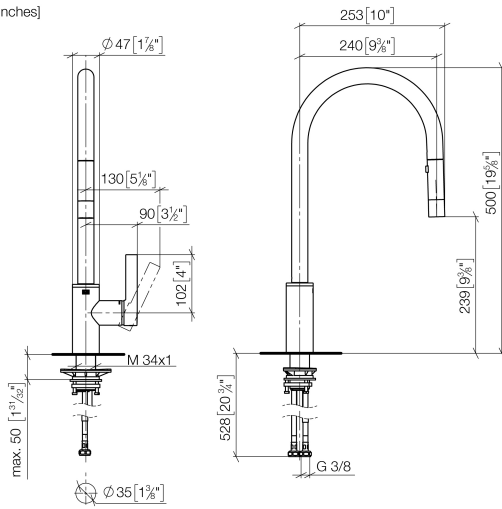

TARA ULTRA Single-lever mixer Pull-down with spray function - Brushed Champagne (22kt Gold)

TARA ULTRA

33 870 875

- 240mm projection
- pivotable spout 360°
- Optional swivel limiter available with swivel limiter set 12 823 970 90
- laminar and spray flow
- height of mixer 500 mm
- height up to laminar flow regulator 240 mm
- hole diameter 35 mm
- 1800 mm metal shower hose
- sprayface with anti-scaling system
- max. flow 10.4 l/min at 3 bar flow pressure
- lead-free
- This product can help a building meet the requirements of Green Building Rating Systems, e.g. LEED®, BREEAM®, DGNB

33 870 875
mm [inches]

Flow rate chart

Certificates

LGA_28657.

GDV_0400314.

33 870 875

TARA ULTRA Single-lever mixer Pull-down with spray function - Brushed
Champagne (22kt Gold)

TARA ULTRA

33 870 875

Spare parts list

No.	Item Number	Name	Quantity used	Delivery time
1	90 12 11 148 00-46	shower	1	-
Spare part can no longer be ordered, please order the replacement item				
2	04 30 02 120 00-85	hose	1	30
3	90 28 22 304 00-46	spout	1	30
4	09 28 10 160 90	ring	2	2
5	09 18 40 186 90	sleeve	1	2
6	09 30 11 203 90	ring	1	2
7	90 15 05 064 05 90	cartridge	1	2
8	09 14 10 190 90	seal	1	2
9	09 28 30 030-46	cover	1	60
10	09 20 87 020-46	handle	1	30
11	90 31 11 063 00 90	pin	1	2
12	90 31 20 087 00-46	plug	1	30
13	09 14 10 036 90	seal	1	2
14	04 30 04 101 00 90	hose	2	2
15	04 28 20 067 00 90	pipe	1	2
16	04 30 11 040 00 90	fixing set	1	2
17	09 20 93 056 90	insert	1	2
18	90 24 03 253 00 90	adaptor	1	2
19	09 30 03 038 90	hose	1	2
20	04 21 50 010 00 90	accessories	1	2
21	90 30 09 031 00 90	key	1	2