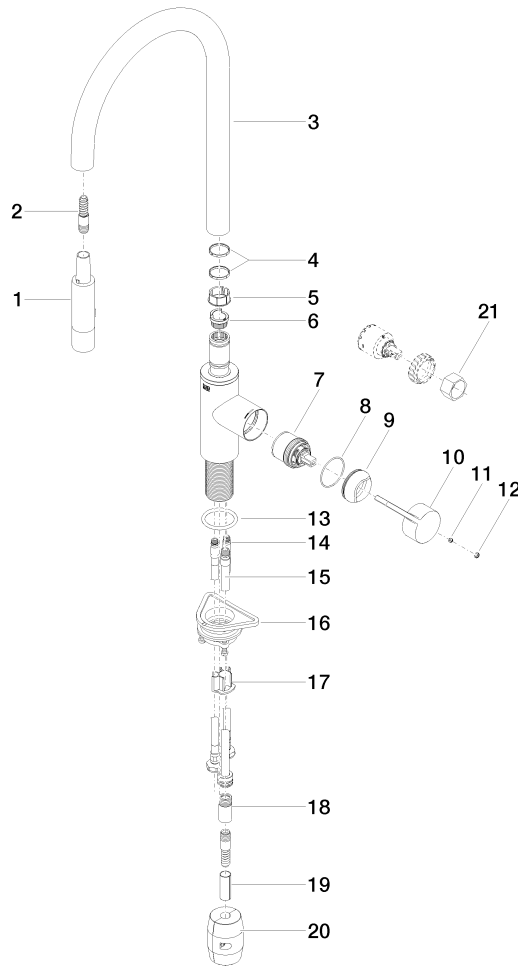

TARA ULTRA Single-lever mixer Pull-down with spray function - Brushed Dark Platinum

TARA ULTRA

33 870 875

- 240mm projection
- pivotable spout 360°
- Optional swivel limiter available with swivel limiter set 12 823 970 90
- laminar and spray flow
- height of mixer 500 mm
- height up to laminar flow regulator 240 mm
- hole diameter 35 mm
- 1800 mm metal shower hose
- sprayface with anti-scaling system
- max. flow 10.4 l/min at 3 bar flow pressure
- lead-free
- This product can help a building meet the requirements of Green Building Rating Systems, e.g. LEED®, BREEAM®, DGNB

10 712 970-99

33 870 875
mm [inches]

Flow rate chart

Certificates

Belgaqua_21-027- 27_3. LGA_28657. GDV_0400314.

33 870 875

Spare parts list

| No. | Item Number | Name | Quantity used | Delivery time |
|-----|--------------------|-------------|---------------|---------------|
| 1 | 90 12 11 148 00-99 | shower | 1 | 30 |
| 2 | 04 30 02 120 00-85 | hose | 1 | 30 |
| 3 | 90 28 22 304 00-99 | spout | 1 | 30 |
| 4 | 09 28 10 160 90 | ring | 2 | 2 |
| 5 | 09 18 40 186 90 | sleeve | 1 | 2 |
| 6 | 09 30 11 203 90 | ring | 1 | 2 |
| 7 | 90 15 05 064 05 90 | cartridge | 1 | 2 |
| 8 | 09 14 10 190 90 | seal | 1 | 2 |
| 9 | 09 28 30 030-99 | cover | 1 | 30 |
| 10 | 09 20 87 020-99 | handle | 1 | 30 |
| 11 | 90 31 11 063 00 90 | pin | 1 | 2 |
| 12 | 90 31 20 087 00-99 | plug | 1 | 30 |
| 13 | 09 14 10 036 90 | seal | 1 | 2 |
| 14 | 04 30 04 101 00 90 | hose | 2 | 2 |
| 15 | 04 28 20 067 00 90 | pipe | 1 | 2 |
| 16 | 04 30 11 040 00 90 | fixing set | 1 | 2 |
| 17 | 09 20 93 056 90 | insert | 1 | 2 |
| 18 | 90 24 03 253 00 90 | adaptor | 1 | 2 |
| 19 | 09 30 03 038 90 | hose | 1 | 2 |
| 20 | 04 21 50 010 00 90 | accessories | 1 | 2 |
| 21 | 90 30 09 031 00 90 | key | 1 | 2 |