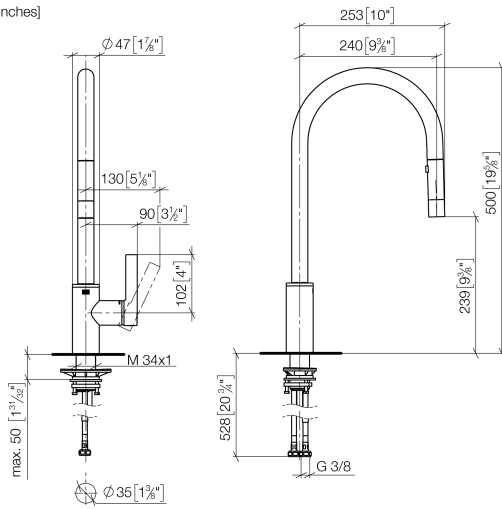

TARA ULTRA Single-lever mixer Pull-down with spray function - Brushed Dark Platinum

TARA ULTRA

33 870 875

- 240mm projection
- pivotable spout 360°
- Optional swivel limiter available with swivel limiter set 12 823 970 90
- laminar and spray flow
- height of mixer 500 mm
- height up to laminar flow regulator 240 mm
- hole diameter 35 mm
- 1800 mm metal shower hose
- sprayface with anti-scaling system
- max. flow 10.4 l/min at 3 bar flow pressure
- lead-free
- This product can help a building meet the requirements of Green Building Rating Systems, e.g. LEED®, BREEAM®, DGNB

10 712 970-99

33 870 875
mm [inches]

Flow rate chart

Certificates

Belgaqua_21-027- 27_3. LGA_28657. GDV_0400314.

33 870 875

Spare parts list

| No. | Item Number | Name | Quantity used | Delivery time |
|-----|--------------------|-------------|---------------|---------------|
| 1 | 90 12 11 148 00-99 | shower | 1 | 30 |
| 2 | 04 30 02 120 00-85 | hose | 1 | 30 |
| 3 | 90 28 22 304 00-99 | spout | 1 | 30 |
| 4 | 09 28 10 160 90 | ring | 2 | 2 |
| 5 | 09 18 40 186 90 | sleeve | 1 | 2 |
| 6 | 09 30 11 203 90 | ring | 1 | 2 |
| 7 | 90 15 05 064 05 90 | cartridge | 1 | 2 |
| 8 | 09 14 10 190 90 | seal | 1 | 2 |
| 9 | 09 28 30 030-99 | cover | 1 | 30 |
| 10 | 09 20 87 020-99 | handle | 1 | 30 |
| 11 | 90 31 11 063 00 90 | pin | 1 | 2 |
| 12 | 90 31 20 087 00-99 | plug | 1 | 30 |
| 13 | 09 14 10 036 90 | seal | 1 | 2 |
| 14 | 04 30 04 101 00 90 | hose | 2 | 2 |
| 15 | 04 28 20 067 00 90 | pipe | 1 | 2 |
| 16 | 04 30 11 040 00 90 | fixing set | 1 | 2 |
| 17 | 09 20 93 056 90 | insert | 1 | 2 |
| 18 | 90 24 03 253 00 90 | adaptor | 1 | 2 |
| 19 | 09 30 03 038 90 | hose | 1 | 2 |
| 20 | 04 21 50 010 00 90 | accessories | 1 | 2 |
| 21 | 90 30 09 031 00 90 | key | 1 | 2 |