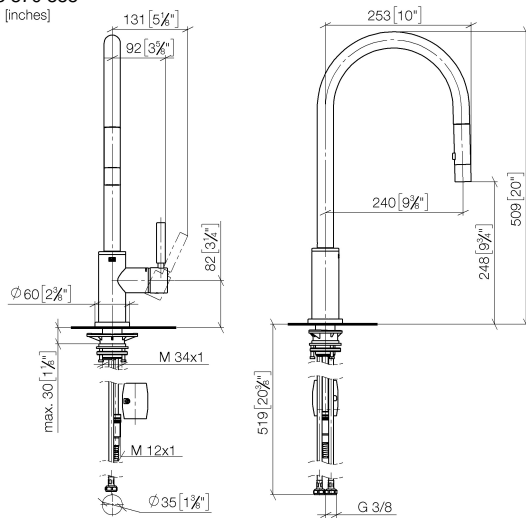

**TARA Single-lever mixer Pull-down with spray function - Brushed Champagne (22kt Gold)**

TARA

33 870 888

- 240mm projection
- pivotable spout 360°
- Optional swivel limiter available with swivel limiter set 12 823 970 90
- laminar and spray flow
- 1800 mm metal shower hose
- sprayface with anti-scaling system
- max. flow 10.4 l/min at 3 bar flow pressure
- lead-free
- This product can help a building meet the requirements of Green Building Rating Systems, e.g. LEED®, BREEAM®, DGNB

**Recommended miscellaneous**

**Swivel limitation set -** 12 823 970 90

**Recommended miscellaneous**

**Dispenser with rosette - Brushed Champagne (22kt Gold)** 82 444 970-46

**Recommended miscellaneous**

**Strainer waste with control handle - Brushed Champagne (22kt Gold)** 10 710 970-46

33 870 888

mm [inches]

1:5

**Flow rate chart**

**Certificates**

LGA\_38636.

Belgaqua\_24-005-  
27\_3.

## TARA Single-lever mixer Pull-down with spray function - Brushed Champagne (22kt Gold)

TARA

33 870 888