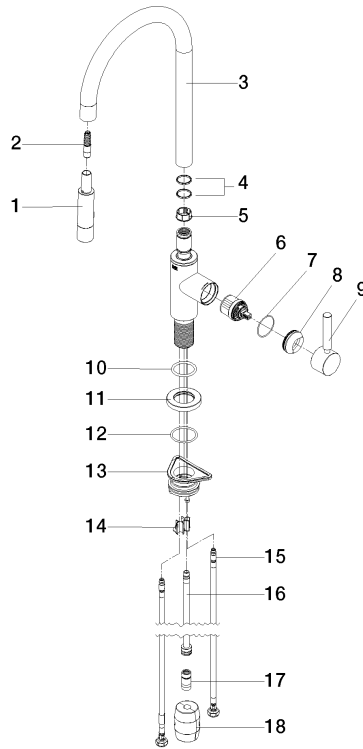

33 870 888

TARA Single-lever mixer Pull-down with spray function - Brushed Champagne (22kt Gold)

TARA

33 870 888

Spare parts list

No.	Item Number	Name	Quantity used	Delivery time
1	90 12 11 148 00-46	shower	1	-
Spare part can no longer be ordered, please order the replacement item				
2	04 30 02 120 00-85	hose	1	30
3	90 28 22 304 00-46	spout	1	30
4	09 28 10 160 90	ring	2	2
5	09 18 40 186 90	sleeve	1	2
6	90 15 05 064 05 90	cartridge	1	2
7	09 14 10 190 90	seal	1	2
8	09 28 30 030-46	cover	1	60
9	90 20 66 027 00-46	handle	1	30
10	09 14 10 036 90	seal	1	2
11	90 27 22 047 00-46	rosette	1	-
Spare part can no longer be ordered, please order the replacement item				
12	09 14 10 050 90	seal	1	2
13	04 30 11 040 00 90	fixing set	1	2
14	09 20 93 056 90	insert	1	2
15	04 30 04 101 00 90	hose	2	2
16	04 28 20 067 00 90	pipe	1	2
17	90 24 03 253 00 90	adaptor	1	2
18	04 21 50 010 00 90	accessories	1	2