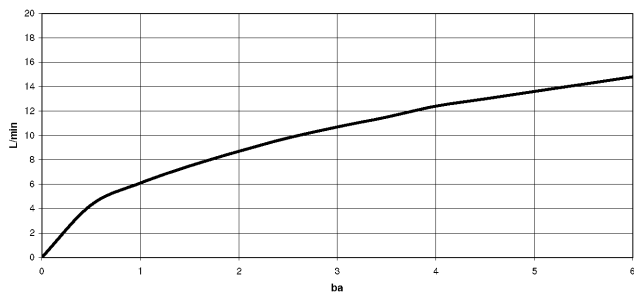

**Strainer waste with control handle - Brushed Champagne (22kt Gold)** 10 710 970-46

33 870 888

mm [inches]

1:5

**Flow rate chart**

**Certificates**

LGA\_38636.

Belgaqua\_24-005-  
27\_3.