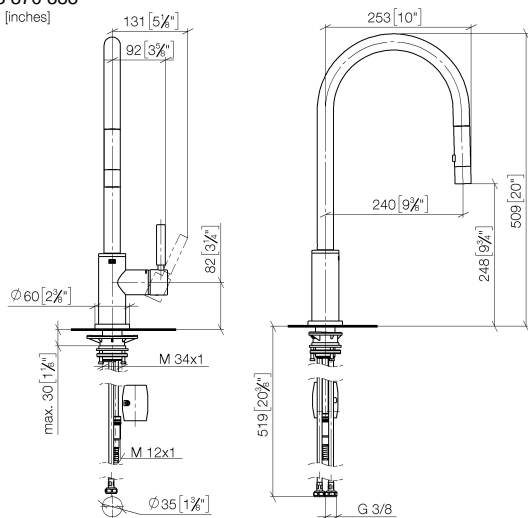

TARA Single-lever mixer Pull-down with spray function - Champagne (22kt Gold)

TARA

33 870 888

- 240mm projection
- pivotable spout 360°
- Optional swivel limiter available with swivel limiter set 12 823 970 90
- laminar and spray flow
- 1800 mm metal shower hose
- sprayface with anti-scaling system
- max. flow 10.4 l/min at 3 bar flow pressure
- lead-free
- This product can help a building meet the requirements of Green Building Rating Systems, e.g. LEED®, BREEAM®, DGNB

10 710 970-47

33 870 888

mm [inches]

1:5

Flow rate chart

Certificates

LGA_38636.

Belgaqua_24-005-
27_3.

33 870 888

TARA Single-lever mixer Pull-down with spray function - Champagne (22kt Gold)

TARA

33 870 888

Spare parts list

No.	Item Number	Name	Quantity used	Delivery time
1	90 12 11 148 00-47	shower	1	-
Spare part can no longer be ordered, please order the replacement item				
2	04 30 02 120 00-85	hose	1	30
3	90 28 22 304 00-47	spout	1	30
4	09 28 10 160 90	ring	2	2
5	09 18 40 186 90	sleeve	1	2
6	90 15 05 064 05 90	cartridge	1	2
7	09 14 10 190 90	seal	1	2
8	09 28 30 030-47	cover	1	60
9	90 20 66 027 00-47	handle	1	30
10	09 14 10 036 90	seal	1	2
11	90 27 22 047 00-47	rosette	1	-
Spare part can no longer be ordered, please order the replacement item				
12	09 14 10 050 90	seal	1	2
13	04 30 11 040 00 90	fixing set	1	2
14	09 20 93 056 90	insert	1	2
15	04 30 04 101 00 90	hose	2	2
16	04 28 20 067 00 90	pipe	1	2
17	90 24 03 253 00 90	adaptor	1	2
18	04 21 50 010 00 90	accessories	1	2