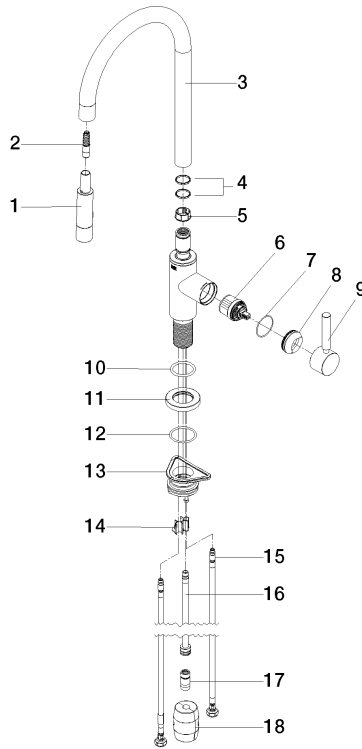

33 870 888

- 240mm projection
- pivotable spout 360°
- Optional swivel limiter available with swivel limiter set 12 823 970 90
- laminar and spray flow
- 1800 mm metal shower hose
- sprayface with anti-scaling system
- max. flow 10.4 l/min at 3 bar flow pressure
- lead-free
- This product can help a building meet the requirements of Green Building Rating Systems, e.g. LEED®, BREEAM®, DGNB

Recommended miscellaneous

Swivel limitation set -

12 823 970 90

Recommended miscellaneous

Strainer waste with control handle - Brushed Chrome 10 710 970-93

Recommended miscellaneous

Dispenser with rosette - Brushed Chrome 82 444 970-93

33 870 888

Flow rate chart

Certificates

LGA_38636.

Belgaqua_24-005-
27_3.

33 870 888

Spare parts list

No.	Item Number	Name	Quantity used	Delivery time
1	90 12 11 148 00-93	shower	1	20
2	04 30 02 120 00-85	hose	1	30
3	90 28 22 304 00-93	spout	1	20
4	09 28 10 160 90	ring	2	2
5	09 18 40 186 90	sleeve	1	2
6	90 15 05 064 05 90	cartridge	1	2
7	09 14 10 190 90	seal	1	2
8	09 28 30 030-93	cover	1	60
9	90 20 66 027 00-93	handle	1	20
10	09 14 10 036 90	seal	1	2
11	90 27 22 047 00-93	rosette	1	-
Spare part can no longer be ordered, please order the replacement item				
12	09 14 10 050 90	seal	1	2
13	04 30 11 040 00 90	fixing set	1	2
14	09 20 93 056 90	insert	1	2
15	04 30 04 101 00 90	hose	2	2
16	04 28 20 067 00 90	pipe	1	2
17	90 24 03 253 00 90	adaptor	1	2
18	04 21 50 010 00 90	accessories	1	2