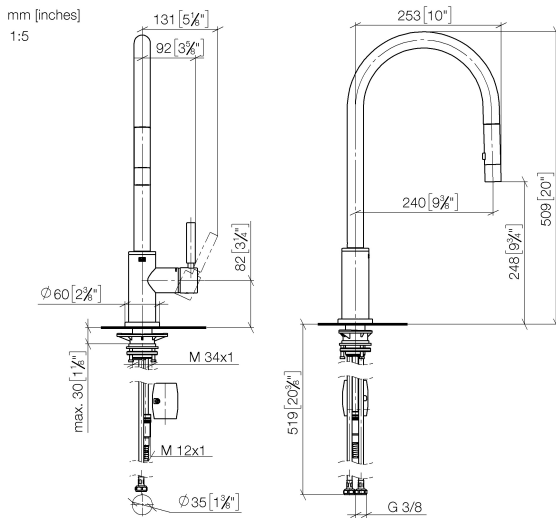

33 870 888

- 240mm projection
- pivotable spout 360°
- Optional swivel limiter available with swivel limiter set 12 823 970 90
- laminar and spray flow
- 1800 mm metal shower hose
- sprayface with anti-scaling system
- max. flow 10.4 l/min at 3 bar flow pressure
- lead-free
- This product can help a building meet the requirements of Green Building Rating Systems, e.g. LEED®, BREEAM®, DGNB

Recommended miscellaneous

Swivel limitation set -

12 823 970 90

Recommended miscellaneous

Strainer waste with control handle - Brushed Chrome 10 710 970-93

Recommended miscellaneous

Dispenser with rosette - Brushed Chrome 82 444 970-93

33 870 888

Flow rate chart

Certificates

LGA_38636.

Belgaqua_24-005-
27_3.

33 870 888

Spare parts list

No.	Item Number	Name	Quantity used	Delivery time
1	90 12 11 148 00-93	shower	1	20
2	04 30 02 120 00-85	hose	1	30
3	90 28 22 304 00-93	spout	1	20
4	09 28 10 160 90	ring	2	2
5	09 18 40 186 90	sleeve	1	2
6	90 15 05 064 05 90	cartridge	1	2
7	09 14 10 190 90	seal	1	2
8	09 28 30 030-93	cover	1	60
9	90 20 66 027 00-93	handle	1	20
10	09 14 10 036 90	seal	1	2
11	90 27 22 047 00-93	rosette	1	-
Spare part can no longer be ordered, please order the replacement item				
12	09 14 10 050 90	seal	1	2
13	04 30 11 040 00 90	fixing set	1	2
14	09 20 93 056 90	insert	1	2
15	04 30 04 101 00 90	hose	2	2
16	04 28 20 067 00 90	pipe	1	2
17	90 24 03 253 00 90	adaptor	1	2
18	04 21 50 010 00 90	accessories	1	2