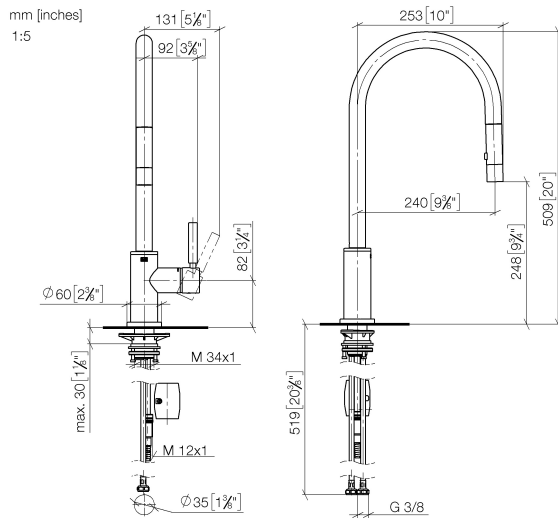

33 870 888

- 240mm projection
- pivotable spout 360°
- Optional swivel limiter available with swivel limiter set 12 823 970 90
- laminar and spray flow
- 1800 mm metal shower hose
- sprayface with anti-scaling system
- max. flow 10.4 l/min at 3 bar flow pressure
- lead-free
- This product can help a building meet the requirements of Green Building Rating Systems, e.g. LEED®, BREEAM®, DGNB

Recommended miscellaneous

Swivel limitation set -

12 823 970 90

Recommended miscellaneous

Strainer waste with control handle - Brushed Dark Platinum 10 710 970-99

Recommended miscellaneous

Dispenser with rosette - Brushed Dark Platinum 82 444 970-99

33 870 888

Flow rate chart

Certificates

LGA_38636.

Belgaqua_24-005-
27_3.

33 870 888

Spare parts list

No.	Item Number	Name	Quantity used	Delivery time
1	90 12 11 148 00-99	shower	1	30
2	04 30 02 120 00-85	hose	1	30
3	90 28 22 304 00-99	spout	1	30
4	09 28 10 160 90	ring	2	2
5	09 18 40 186 90	sleeve	1	2
6	90 15 05 064 05 90	cartridge	1	2
7	09 14 10 190 90	seal	1	2
8	09 28 30 030-99	cover	1	30
9	90 20 66 027 00-99	handle	1	30
10	09 14 10 036 90	seal	1	2
11	90 27 22 047 00-99	rosette	1	-
Spare part can no longer be ordered, please order the replacement item				
12	09 14 10 050 90	seal	1	2
13	04 30 11 040 00 90	fixing set	1	2
14	09 20 93 056 90	insert	1	2
15	04 30 04 101 00 90	hose	2	2
16	04 28 20 067 00 90	pipe	1	2
17	90 24 03 253 00 90	adaptor	1	2
18	04 21 50 010 00 90	accessories	1	2