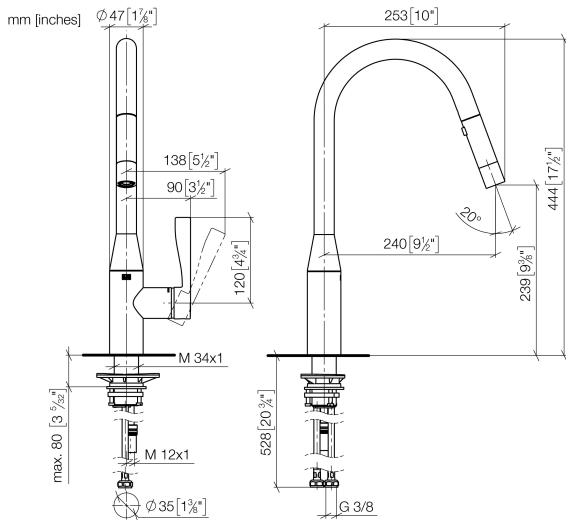

SYNC Single-lever mixer Pull-down with spray function - Platinum

SYNC

33 870 895

- 240mm projection
- pivotable spout 360°
- Optional swivel limiter available with swivel limiter set 12 821 970 90
- laminar and spray flow
- height of mixer 444 mm
- height up to laminar flow regulator 240 mm
- hole diameter 35 mm
- 1800 mm metal shower hose
- sprayface with anti-scaling system
- max. flow 10.4 l/min at 3 bar flow pressure
- lead-free
- This product can help a building meet the requirements of Green Building Rating Systems, e.g. LEED®, BREEAM®, DGNB

Recommended miscellaneous

Swivel limitation set - 12 821 970 90

Recommended miscellaneous

Strainer waste with control handle - Platinum 10 712 970-08

Recommended miscellaneous

Dispenser without rosette - Platinum 82 424 970-08

33 870 895

Flow rate chart

Certificates

Belgaqua_21-027- 27_3. LGA_28657. GDV_0400314.

33 870 895

Spare parts list

No.	Item Number	Name	Quantity used	Delivery time
1	90 12 11 148 00-08	shower	1	40
2	04 30 02 120 00-85	hose	1	30
3	90 28 22 302 00-08	spout	1	40
4	09 28 10 160 90	ring	1	2
5	09 28 10 162 90	ring	1	2
6	09 28 10 161 90	ring	1	2
7	90 15 05 064 00 90	cartridge	1	2
8	09 23 10 072 90	nut	1	60
9	09 14 10 190 90	seal	1	2
10	09 28 30 030-08	cover	1	40
11	09 20 89 020-08	handle	1	40
12	90 31 11 063 00 90	pin	1	2
13	90 31 20 087 00-08	plug	1	40
14	04 30 04 101 00 90	hose	2	2
15	04 28 20 067 00 90	pipe	1	2
16	04 30 11 040 00 90	fixing set	1	2
17	09 20 93 056 90	insert	1	2
18	90 24 03 253 00 90	adaptor	1	2
19	09 30 03 038 90	hose	1	2
20	04 21 50 010 00 90	accessories	1	2
21	90 30 09 031 00 90	key	1	2