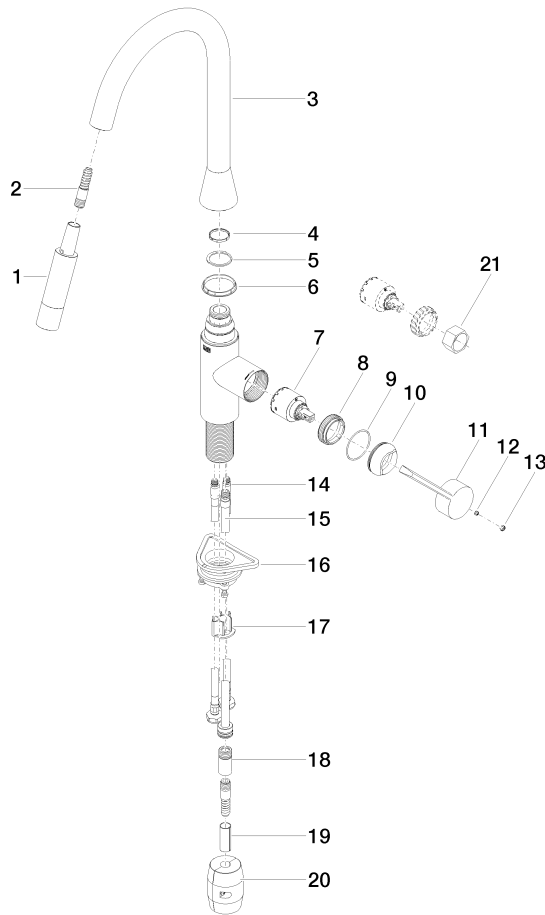

SYNC Single-lever mixer Pull-down with spray function - Brushed Durabronz (23kt Gold)

SYNC

33 870 895

- 240mm projection
- pivotable spout 360°
- Optional swivel limiter available with swivel limiter set 12 821 970 90
- laminar and spray flow
- height of mixer 444 mm
- height up to laminar flow regulator 240 mm
- hole diameter 35 mm
- 1800 mm metal shower hose
- sprayface with anti-scaling system
- max. flow 10.4 l/min at 3 bar flow pressure
- lead-free
- This product can help a building meet the requirements of Green Building Rating Systems, e.g. LEED®, BREEAM®, DGNB

Recommended miscellaneous

	Dispenser without rosette - Brushed Durabronz (23kt Gold)	82 424 970-28
---	--	---------------

33 870 895

mm [inches] $\varnothing 47 [1\frac{1}{8}"]$

Flow rate chart

Certificates

Belgaqua_21-027- 27_3. LGA_28657. GDV_0400314.

33 870 895

Spare parts list

No.	Item Number	Name	Quantity used	Delivery time
1	90 12 11 148 00-28	shower	1	20
2	04 30 02 120 00-85	hose	1	30
3	90 28 22 302 00-28	spout	1	20
4	09 28 10 160 90	ring	1	2
5	09 28 10 162 90	ring	1	2
6	09 28 10 161 90	ring	1	2
7	90 15 05 064 00 90	cartridge	1	2
8	09 23 10 072 90	nut	1	60
9	09 14 10 190 90	seal	1	2
10	09 28 30 030-28	cover	1	20
11	09 20 89 020-28	handle	1	20
12	90 31 11 063 00 90	pin	1	2
13	90 31 20 087 00-28	plug	1	20
14	04 30 04 101 00 90	hose	2	2
15	04 28 20 067 00 90	pipe	1	2
16	04 30 11 040 00 90	fixing set	1	2
17	09 20 93 056 90	insert	1	2
18	90 24 03 253 00 90	adaptor	1	2
19	09 30 03 038 90	hose	1	2
20	04 21 50 010 00 90	accessories	1	2
21	90 30 09 031 00 90	key	1	2