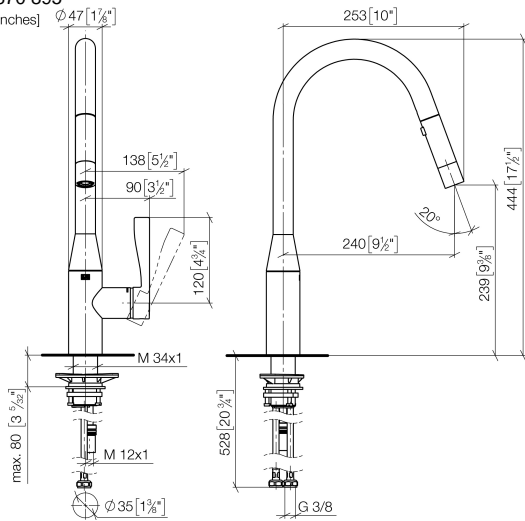

SYNC Single-lever mixer Pull-down with spray function - Brushed Durabronz (23kt Gold)

SYNC

33 870 895

- 240mm projection
- pivotable spout 360°
- Optional swivel limiter available with swivel limiter set 12 821 970 90
- laminar and spray flow
- height of mixer 444 mm
- height up to laminar flow regulator 240 mm
- hole diameter 35 mm
- 1800 mm metal shower hose
- sprayface with anti-scaling system
- max. flow 10.4 l/min at 3 bar flow pressure
- lead-free
- This product can help a building meet the requirements of Green Building Rating Systems, e.g. LEED®, BREEAM®, DGNB

Recommended miscellaneous

	Dispenser without rosette - Brushed Durabronz (23kt Gold)	82 424 970-28
---	--	---------------

33 870 895

mm [inches] $\varnothing 47 [1\frac{1}{8}"]$

Flow rate chart

Certificates

Belgaqua_21-027- 27_3. LGA_28657. GDV_0400314.

33 870 895

Spare parts list

No.	Item Number	Name	Quantity used	Delivery time
1	90 12 11 148 00-28	shower	1	20
2	04 30 02 120 00-85	hose	1	30
3	90 28 22 302 00-28	spout	1	20
4	09 28 10 160 90	ring	1	2
5	09 28 10 162 90	ring	1	2
6	09 28 10 161 90	ring	1	2
7	90 15 05 064 00 90	cartridge	1	2
8	09 23 10 072 90	nut	1	60
9	09 14 10 190 90	seal	1	2
10	09 28 30 030-28	cover	1	20
11	09 20 89 020-28	handle	1	20
12	90 31 11 063 00 90	pin	1	2
13	90 31 20 087 00-28	plug	1	20
14	04 30 04 101 00 90	hose	2	2
15	04 28 20 067 00 90	pipe	1	2
16	04 30 11 040 00 90	fixing set	1	2
17	09 20 93 056 90	insert	1	2
18	90 24 03 253 00 90	adaptor	1	2
19	09 30 03 038 90	hose	1	2
20	04 21 50 010 00 90	accessories	1	2
21	90 30 09 031 00 90	key	1	2