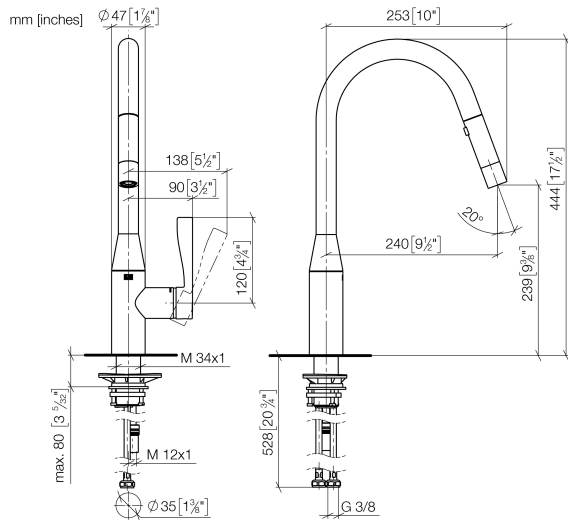

SYNC Single-lever mixer Pull-down with spray function - Brushed Bronze

33 870 895 Product version from 2/26/2015

- 240mm projection
- pivotable spout 360°
- Optional swivel limiter available with swivel limiter set 12 821 970 90
- laminar and spray flow
- height of mixer 444 mm
- height up to laminar flow regulator 240 mm
- hole diameter 35 mm
- 1800 mm metal shower hose
- sprayface with anti-scaling system
- max. flow 10.4 l/min at 3 bar flow pressure
- lead-free
- Flow modes can be changed while the water is running
- This product can help a building meet the requirements of Green Building Rating Systems, e.g. LEED®, BREEAM®, DGNB

Recommended miscellaneous

Swivel limitation set -

12 821 970 90

Recommended miscellaneous

Strainer waste with control handle - Brushed Bronze 10 712 970-42

SYNC Single-lever mixer Pull-down with spray function - Brushed Bronze

33 870 895 Product version from 2/26/2015

Flow rate chart

Codes & Standards

DIN 4109

Executive Order
no. 1007

ISO 3822

Ü-Zeichen

SYNC Single-lever mixer Pull-down with spray function - Brushed Bronze

33 870 895 Product version from 2/26/2015

Certificates

LGA_28

GDV_0400

SYNC Single-lever mixer Pull-down with spray function - Brushed Bronze

33 870 895 Product version from 2/26/2015

Spare parts list

No.	Item Number	Name	Quantity used	Delivery time
1	90 12 11 148 00-42	shower	1	60
2	04 30 02 120 00-85	hose	1	10
3	90 28 22 302 00-42	spout	1	30
4	12 821 970 90	Swivel limitation set -	1	2
5	90 15 05 064 05 90	cartridge	1	2
6	09 14 10 190 90	seal	1	2
7	09 28 30 030-42	cover	1	60
8	09 20 89 020-42	handle	1	60
9	90 31 11 063 00 90	pin	1	2
10	90 31 20 087 00-42	plug	1	30
11	04 30 04 101 00 90	hose	2	2
12	04 28 20 067 00 90	pipe	1	2
13	09 14 10 036 90	seal	1	2
14	04 30 11 040 00 90	fixing set	1	2
15	09 20 93 056 90	insert	1	2
16	90 24 03 253 00 90	adaptor	1	2
17	09 30 03 038 90	hose	1	2
18	04 21 50 010 00 90	accessories	1	2
19	90 30 09 031 00 90	key	1	2