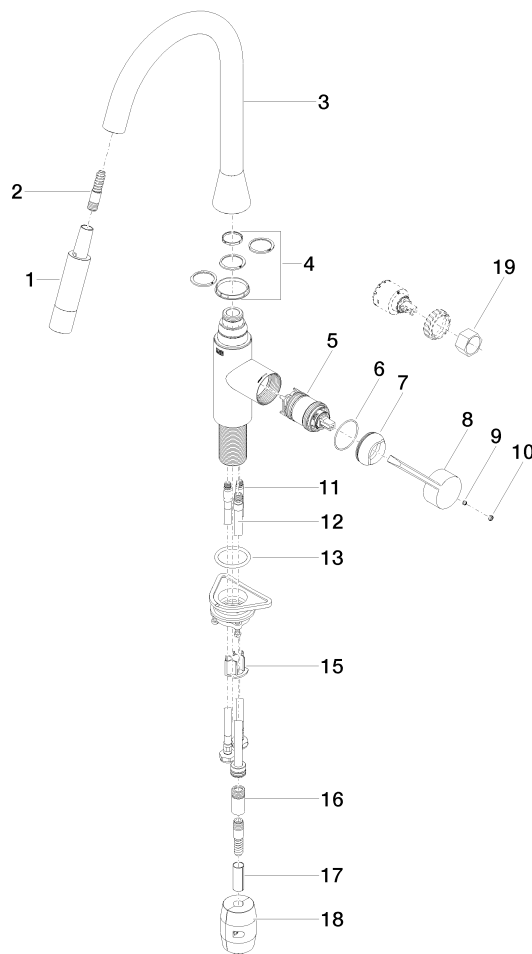

SYNC Single-lever mixer Pull-down with spray function - Brushed Bronze

33 870 895 Product version from 2/26/2015

- 240mm projection
- pivotable spout 360°
- Optional swivel limiter available with swivel limiter set 12 821 970 90
- laminar and spray flow
- height of mixer 444 mm
- height up to laminar flow regulator 240 mm
- hole diameter 35 mm
- 1800 mm metal shower hose
- sprayface with anti-scaling system
- max. flow 10.4 l/min at 3 bar flow pressure
- lead-free
- Flow modes can be changed while the water is running
- This product can help a building meet the requirements of Green Building Rating Systems, e.g. LEED®, BREEAM®, DGNB

Recommended miscellaneous

Swivel limitation set -

12 821 970 90

Recommended miscellaneous

Strainer waste with control handle - Brushed Bronze 10 712 970-42

SYNC Single-lever mixer Pull-down with spray function - Brushed Bronze

33 870 895 Product version from 2/26/2015

Flow rate chart

Codes & Standards

DIN 4109

Executive Order
no. 1007

ISO 3822

Ü-Zeichen

SYNC Single-lever mixer Pull-down with spray function - Brushed Bronze

33 870 895 Product version from 2/26/2015

Certificates

LGA_28

GDV_0400

SYNC Single-lever mixer Pull-down with spray function - Brushed Bronze

33 870 895 Product version from 2/26/2015

Spare parts list

No.	Item Number	Name	Quantity used	Delivery time
1	90 12 11 148 00-42	shower	1	60
2	04 30 02 120 00-85	hose	1	10
3	90 28 22 302 00-42	spout	1	30
4	12 821 970 90	Swivel limitation set -	1	2
5	90 15 05 064 05 90	cartridge	1	2
6	09 14 10 190 90	seal	1	2
7	09 28 30 030-42	cover	1	60
8	09 20 89 020-42	handle	1	60
9	90 31 11 063 00 90	pin	1	2
10	90 31 20 087 00-42	plug	1	30
11	04 30 04 101 00 90	hose	2	2
12	04 28 20 067 00 90	pipe	1	2
13	09 14 10 036 90	seal	1	2
14	04 30 11 040 00 90	fixing set	1	2
15	09 20 93 056 90	insert	1	2
16	90 24 03 253 00 90	adaptor	1	2
17	09 30 03 038 90	hose	1	2
18	04 21 50 010 00 90	accessories	1	2
19	90 30 09 031 00 90	key	1	2