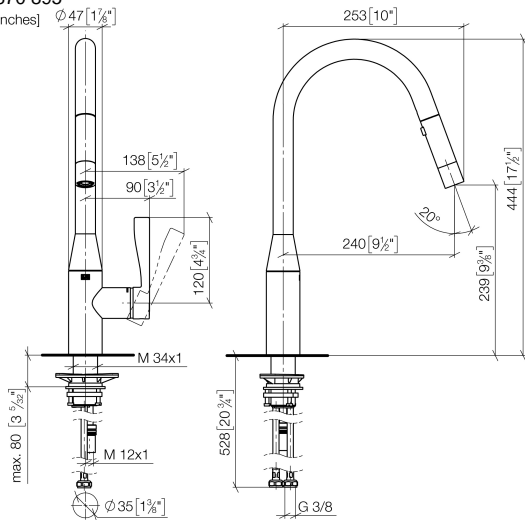

SYNC Single-lever mixer Pull-down with spray function - Brushed Champagne (22kt Gold)

SYNC

33 870 895

- 240mm projection
- pivotable spout 360°
- Optional swivel limiter available with swivel limiter set 12 821 970 90
- laminar and spray flow
- height of mixer 444 mm
- height up to laminar flow regulator 240 mm
- hole diameter 35 mm
- 1800 mm metal shower hose
- sprayface with anti-scaling system
- max. flow 10.4 l/min at 3 bar flow pressure
- lead-free
- This product can help a building meet the requirements of Green Building Rating Systems, e.g. LEED®, BREEAM®, DGNB

Recommended miscellaneous

Swivel limitation set - 12 821 970 90

Recommended miscellaneous

**Dispenser without rosette -
Brushed Champagne (22kt Gold)** 82 424 970-46

Recommended miscellaneous

**Strainer waste with control handle
- Brushed Champagne (22kt Gold)** 10 712 970-46

33 870 895

mm [inches]

Flow rate chart

Certificates

LGA_28657.

GDV_0400314.

33 870 895