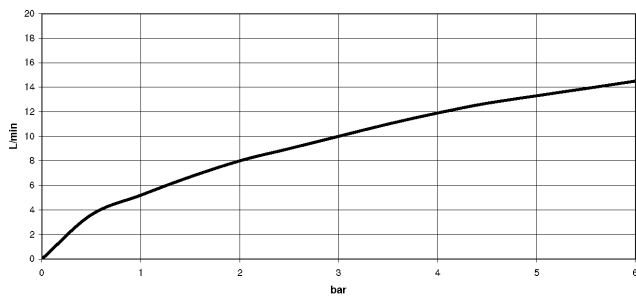

SYNC Single-lever mixer Pull-down with spray function - Brushed Champagne (22kt Gold)

SYNC

33 870 895

- 240mm projection
- pivotable spout 360°
- Optional swivel limiter available with swivel limiter set 12 821 970 90
- laminar and spray flow
- height of mixer 444 mm
- height up to laminar flow regulator 240 mm
- hole diameter 35 mm
- 1800 mm metal shower hose
- sprayface with anti-scaling system
- max. flow 10.4 l/min at 3 bar flow pressure
- lead-free
- This product can help a building meet the requirements of Green Building Rating Systems, e.g. LEED®, BREEAM®, DGNB

33 870 895

mm [inches]

Flow rate chart

Certificates

LGA_28657.

GDV_0400314.

33 870 895