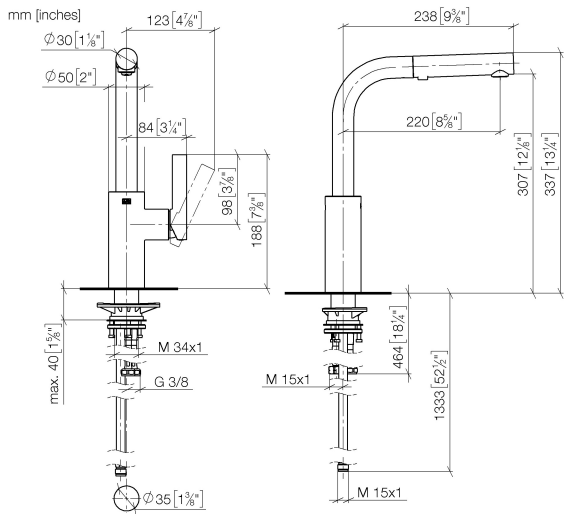

ELIO Single-lever mixer Pull-out with spray function - Brushed Dark Platinum

33 871 790 Product version from 4/1/2024

- 219mm projection
- pivoting spout 360°
- air-enriched flow and spray flow
- height of mixer 337 mm
- height up to aerator 292 mm
- hole diameter 35 mm
- fabric braided hose 1500 mm
- max. flow 8 l/min at 3 bar flow pressure
- lead-free
- This product can help a building meet the requirements of Green Building Rating Systems, e.g. LEED®, BREEAM®, DGNB

33 871 790 Product version from 4/1/2024

Flow rate chart

Codes & Standards

DIN 4109

ISO 3822

Ü-Zeichen

ELIO Single-lever mixer Pull-out with spray function - Brushed Dark Platinum

33 871 790 Product version from 4/1/2024

Certificates

LGA_38

ELIO Single-lever mixer Pull-out with spray function - Brushed Dark Platinum

33 871 790 Product version from 4/1/2024

Parts for other finishes can be found here: [Chrome](#)

Spare parts list

No.	Item Number	Name	Quantity used	Delivery time
1	90 12 11 185 00-99	shower	1	-
Spare part can no longer be ordered, please order the replacement item				
2	90 30 02 062 00-99	hose	1	20
3	90 28 22 186 00-99	spout	1	20
4	09 30 30 054 90	screw	1	2
5	90 15 05 045 00 90	cartridge	1	2
6	09 24 04 141-99	nut	1	20
7	09 20 79 040-99	handle	1	20
8	90 31 11 030 00 90	pin	1	2
9	90 31 20 109 00 90	plug	1	2
10	04 30 11 040 00 90	fixing set	1	2
11	04 30 04 104 00 90	hose	2	2
12	04 30 04 029 00 90	hose	1	2
13	04 21 50 005 00 90	accessories	1	2
14	09 23 01 131 90	back-flow preventer	1	2
15	90 14 20 019 00 90	seal	1	2