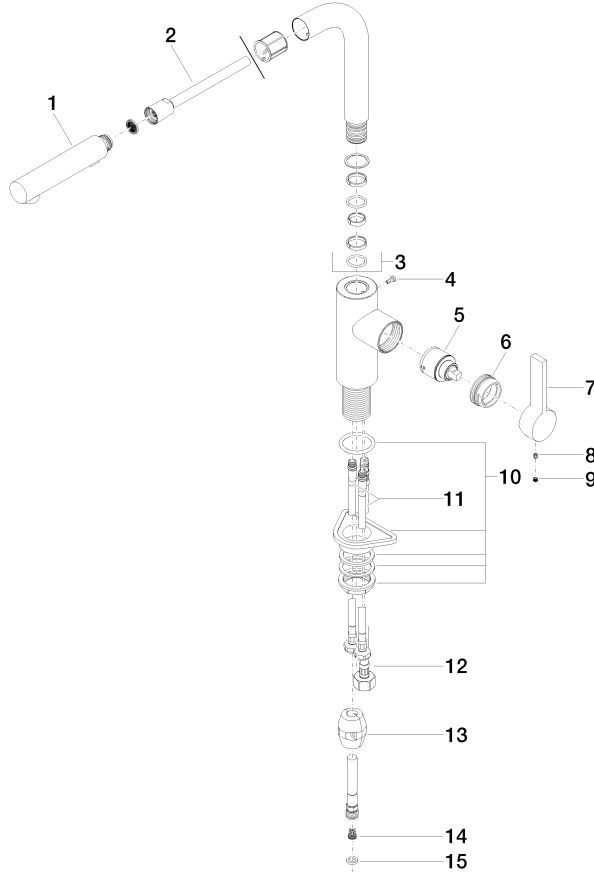

ELIO Single-lever mixer Pull-out with spray function - Brushed Dark Platinum

33 871 790 Product version from 4/1/2024

- 219mm projection
- pivoting spout 360°
- air-enriched flow and spray flow
- height of mixer 337 mm
- height up to aerator 292 mm
- hole diameter 35 mm
- fabric braided hose 1500 mm
- max. flow 8 l/min at 3 bar flow pressure
- lead-free
- This product can help a building meet the requirements of Green Building Rating Systems, e.g. LEED®, BREEAM®, DGNB

33 871 790 Product version from 4/1/2024

Flow rate chart

Codes & Standards

DIN 4109

ISO 3822

Ü-Zeichen

ELIO Single-lever mixer Pull-out with spray function - Brushed Dark Platinum

33 871 790 Product version from 4/1/2024

Certificates

LGA_38

ELIO Single-lever mixer Pull-out with spray function - Brushed Dark Platinum

33 871 790 Product version from 4/1/2024

Parts for other finishes can be found here: [Chrome](#)

Spare parts list

No.	Item Number	Name	Quantity used	Delivery time
1	90 12 11 185 00-99	shower	1	-
Spare part can no longer be ordered, please order the replacement item				
2	90 30 02 062 00-99	hose	1	20
3	90 28 22 186 00-99	spout	1	20
4	09 30 30 054 90	screw	1	2
5	90 15 05 045 00 90	cartridge	1	2
6	09 24 04 141-99	nut	1	20
7	09 20 79 040-99	handle	1	20
8	90 31 11 030 00 90	pin	1	2
9	90 31 20 109 00 90	plug	1	2
10	04 30 11 040 00 90	fixing set	1	2
11	04 30 04 104 00 90	hose	2	2
12	04 30 04 029 00 90	hose	1	2
13	04 21 50 005 00 90	accessories	1	2
14	09 23 01 131 90	back-flow preventer	1	2
15	90 14 20 019 00 90	seal	1	2