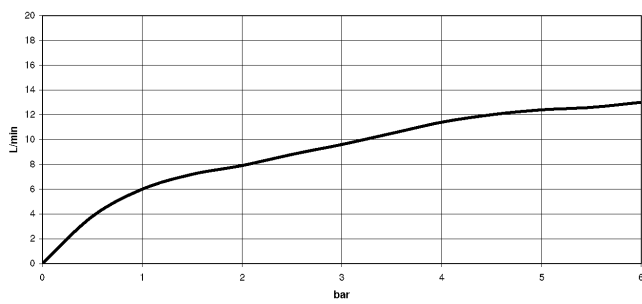

ENO Single-lever mixer Pull-out with spray function - Brushed Durabron (23kt Gold)

ENO

33 875 760

- 225mm projection
- pivotable spout 130°
- air-enriched flow and spray flow
- height of mixer 254 mm
- height up to aerator 179 mm
- hole diameter 35 mm
- 1600mm metal shower hose
- max. flow 9.6 l/min at 3 bar flow pressure
- lead-free
- This product can help a building meet the requirements of Green Building Rating Systems, e.g. LEED®, BREEAM®, DGNB

mm [inches]

Flow rate chart

Certificates

Belgaqua_21-027- LGA_28656. GDV_0400277.
27_3.

ENO Single-lever mixer Pull-out with spray function - Brushed Durabronz (23kt Gold)

ENO

33 875 760

Parts for other finishes can be found here: [Chrome](#)