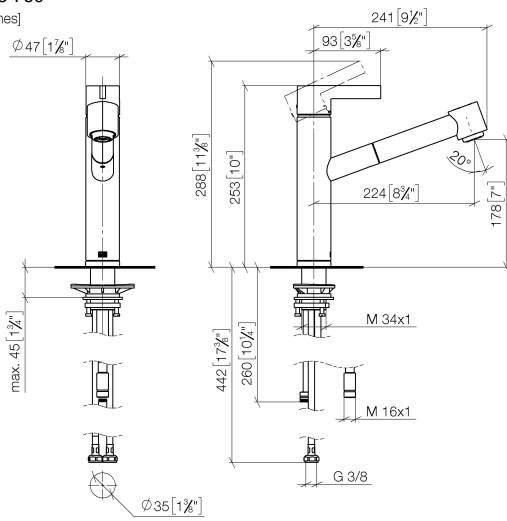

ENO Single-lever mixer Pull-out with spray function - Brushed Durabron (23kt Gold)

ENO

33 875 760

- 225mm projection
- pivotable spout 130°
- air-enriched flow and spray flow
- height of mixer 254 mm
- height up to aerator 179 mm
- hole diameter 35 mm
- 1600mm metal shower hose
- max. flow 9.6 l/min at 3 bar flow pressure
- lead-free
- This product can help a building meet the requirements of Green Building Rating Systems, e.g. LEED®, BREEAM®, DGNB

mm [inches]

Flow rate chart

Certificates

Belgaqua_21-027- LGA_28656. GDV_0400277.
27_3.

ENO Single-lever mixer Pull-out with spray function - Brushed Durabronz (23kt Gold)

ENO

33 875 760

Parts for other finishes can be found here: [Chrome](#)

ENO Single-lever mixer Pull-out with spray function - Brushed Durabron (23kt Gold)

ENO

33 875 760

Spare parts list

No.	Item Number	Name	Quantity used	Delivery time
1	09 20 76 001-28	handle	1	20
2	90 31 20 109 00 90	plug	1	2
3	90 31 11 030 00 90	pin	1	2
4	09 28 30 012-28	cover	1	20
5	09 14 10 102 90	seal	1	2
6	09 24 04 270 90	nut	1	2
7	90 28 10 148 00 90	accessories	1	2
8	90 15 05 064 00 90	cartridge	1	2
9	04 30 02 121 00-85	hose	1	30
10	90 24 03 255 00-28	sleeve	1	20
11	09 23 01 039 90	sieve	1	2
12	90 12 11 098 00-28	shower	1	20
13	09 14 15 029 90	ring	1	2
14	09 28 10 144 90	ring	1	2
15	09 14 10 034 90	seal	1	2
16	09 27 76 001-28	rosette	1	20
17	09 14 10 036 90	seal	1	2
18	04 30 04 098 00 90	hose	2	60
19	04 30 11 040 00 90	fixing set	1	2
20	04 28 20 067 00 90	pipe	1	2
21	04 21 50 010 00 90	accessories	1	2
22	09 30 03 038 90	hose	1	2
23	90 24 03 253 00 90	adaptor	1	2
24	90 30 09 031 00 90	key	1	2