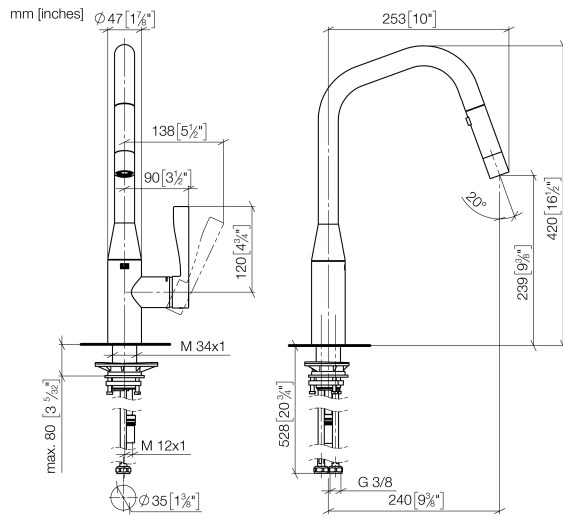

33 875 895

- 240mm projection
- pivotable spout 360°
- Optional swivel limiter available with swivel limiter set 12 821 970 90
- laminar and spray flow
- height of mixer 420 mm
- height up to laminar flow regulator 240 mm
- hole diameter 35 mm
- 1800 mm metal shower hose
- sprayface with anti-scaling system
- max. flow 10.4 l/min at 3 bar flow pressure
- lead-free
- This product can help a building meet the requirements of Green Building Rating Systems, e.g. LEED®, BREEAM®, DGNB

**Recommended miscellaneous**

**Swivel limitation set -** 12 821 970 90

**Recommended miscellaneous**

**Strainer waste with control handle - Platinum** 10 712 970-08

**Recommended miscellaneous**

**Dispenser without rosette - Platinum** 82 424 970-08

33 875 895

**Flow rate chart**

**Certificates**

Belgaqua\_21-027- 27\_3. LGA\_28658. GDV\_0400314.

33 875 895

### Spare parts list

No.	Item Number	Name	Quantity used	Delivery time
1	90 12 11 148 00-08	shower	1	40
2	04 30 02 120 00-85	hose	1	30
3	90 28 22 301 00-08	spout	1	40
4	09 28 10 160 90	ring	1	2
5	09 28 10 162 90	ring	1	2
6	09 28 10 161 90	ring	1	2
7	90 15 05 064 02 90	cartridge	1	2
8	09 14 10 190 90	seal	1	2
9	09 28 30 030-08	cover	1	40
10	09 20 89 020-08	handle	1	40
11	90 31 11 063 00 90	pin	1	2
12	90 31 20 087 00-08	plug	1	40
13	04 30 04 101 00 90	hose	1	2
14	04 28 20 067 00 90	pipe	1	2
15	09 14 10 036 90	seal	1	2
16	04 30 11 040 00 90	fixing set	2	2
17	09 20 93 056 90	insert	1	2
18	90 24 03 253 00 90	adaptor	1	2
19	09 30 03 038 90	hose	1	2
20	04 21 50 010 00 90	accessories	1	2
21	90 30 09 031 00 90	key	1	2