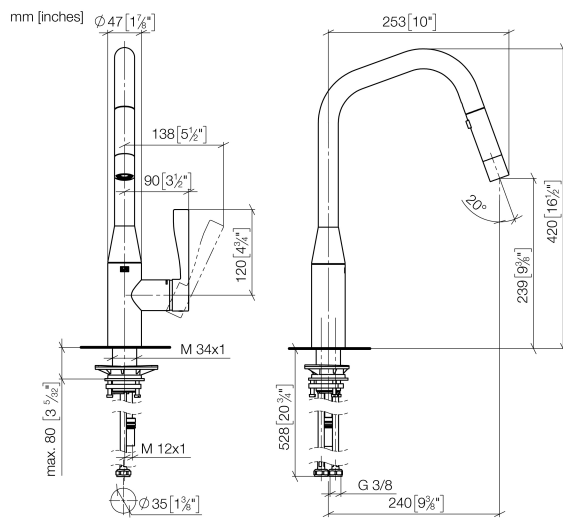

**SYNC Single-lever mixer Pull-down with spray function - Dark Chrome**

SYNC

33 875 895

- 240mm projection
- pivotable spout 360°
- Optional swivel limiter available with swivel limiter set 12 821 970 90
- laminar and spray flow
- height of mixer 420 mm
- height up to laminar flow regulator 240 mm
- hole diameter 35 mm
- 1800 mm metal shower hose
- sprayface with anti-scaling system
- max. flow 10.4 l/min at 3 bar flow pressure
- lead-free
- This product can help a building meet the requirements of Green Building Rating Systems, e.g. LEED®, BREEAM®, DGNB

**Recommended miscellaneous**

**Swivel limitation set - 12 821 970 90**

**Recommended miscellaneous**

**Dispenser without rosette - Dark Chrome 82 424 970-19**

**Recommended miscellaneous**

**Strainer waste with control handle - Dark Chrome 10 712 970-19**

33 875 895

**Flow rate chart**

**Certificates**

GDV\_0400314.

33 875 895