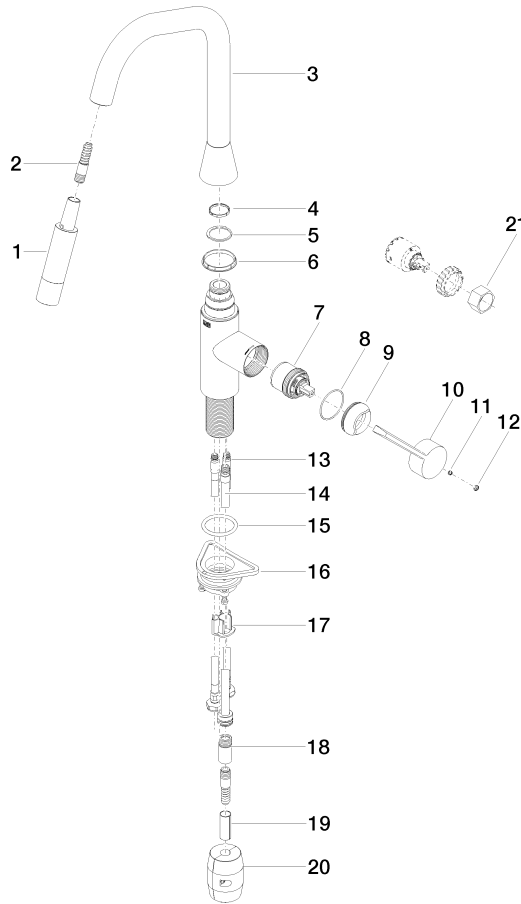

SYNC Single-lever mixer Pull-down with spray function - Brushed Dark Platinum

SYNC

33 875 895

- 240mm projection
- pivotable spout 360°
- Optional swivel limiter available with swivel limiter set 12 821 970 90
- laminar and spray flow
- height of mixer 420 mm
- height up to laminar flow regulator 240 mm
- hole diameter 35 mm
- 1800 mm metal shower hose
- sprayface with anti-scaling system
- max. flow 10.4 l/min at 3 bar flow pressure
- lead-free
- This product can help a building meet the requirements of Green Building Rating Systems, e.g. LEED®, BREEAM®, DGNB

Recommended miscellaneous

Swivel limitation set - 12 821 970 90

Recommended miscellaneous

Dispenser without rosette - Brushed Dark Platinum 82 424 970-99

Recommended miscellaneous

Strainer waste with control handle - Brushed Dark Platinum 10 712 970-99

33 875 895

Flow rate chart

Certificates

Belgaqua_21-027- 27_3. LGA_28658. GDV_0400314.

33 875 895

Spare parts list

No.	Item Number	Name	Quantity used	Delivery time
1	90 12 11 148 00-99	shower	1	30
2	04 30 02 120 00-85	hose	1	30
3	90 28 22 301 00-99	spout	1	30
4	09 28 10 160 90	ring	1	2
5	09 28 10 162 90	ring	1	2
6	09 28 10 161 90	ring	1	2
7	90 15 05 064 02 90	cartridge	1	2
8	09 14 10 190 90	seal	1	2
9	09 28 30 030-99	cover	1	30
10	09 20 89 020-99	handle	1	30
11	90 31 11 063 00 90	pin	1	2
12	90 31 20 087 00-99	plug	1	30
13	04 30 04 101 00 90	hose	1	2
14	04 28 20 067 00 90	pipe	1	2
15	09 14 10 036 90	seal	1	2
16	04 30 11 040 00 90	fixing set	2	2
17	09 20 93 056 90	insert	1	2
18	90 24 03 253 00 90	adaptor	1	2
19	09 30 03 038 90	hose	1	2
20	04 21 50 010 00 90	accessories	1	2
21	90 30 09 031 00 90	key	1	2