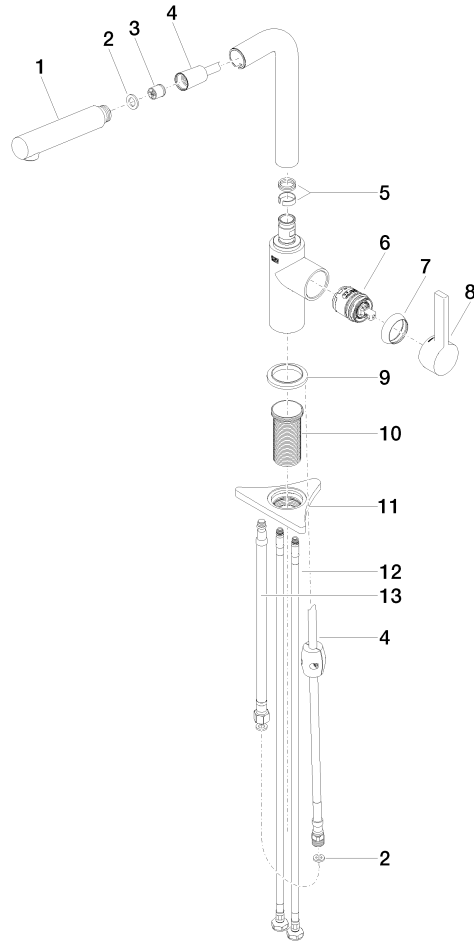

DORNBACHT PIUR Single-lever mixer Pull-out - Soft Black

33 950 210

- 204mm projection
- pivotable spout 360°
- air-enriched flow
- max. flow 8 l/min at 3 bar flow pressure
- fabric braided hose 1500 mm

Intrinsic protection against back flow.

	Soft Black	33 950 210-69
	Chrome	33 950 210-00
	Brushed Nickel	33 950 210-70

DORNBACHT PIUR Single-lever mixer Pull-out - Soft Black

33 950 210

Certificates

Belgaqua_23-012-2 ACS_23 ACC NY AbP_10

DORNBACHT PIUR Single-lever mixer Pull-out - Soft Black

33 950 210

Parts for other finishes can be found here: [Chrome](#)

DORNBACHT PIUR Single-lever mixer Pull-out - Soft Black

33 950 210

Spare parts list

No.	Item Number	Name	Quantity used	Delivery time
	90 12 11 180 00-69	shower	14	2