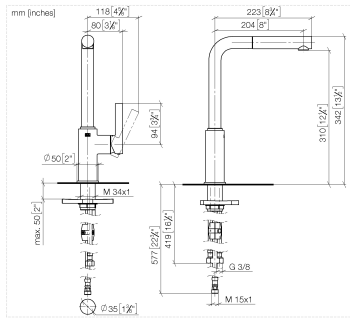

## DORNBRACHT PIUR Single-lever mixer Pull-out - Brushed Nickel

---

33 950 210

- 204mm projection
- pivotable spout 360°
- air-enriched flow
- max. flow 8 l/min at 3 bar flow pressure
- fabric braided hose 1500 mm

Intrinsic protection against back flow.

	Brushed Nickel	33 950 210-70
	Chrome	33 950 210-00
	Soft Black	33 950 210-69

**DORNBRACHT PIUR Single-lever mixer Pull-out - Brushed Nickel**

33 950 210

**Flow rate chart**

**Certificates**

Belgaqua\_23-012- 27\_3. ACS\_23 ACC NY 306. AbP\_10138.

**DORNBACHT PIUR Single-lever mixer Pull-out - Brushed Nickel**

33 950 210

Parts for other finishes can be found here: [Chrome](#)

**Spare parts list**

No.	Item Number	Name	Quantity used	Delivery time
1	90 12 11 180 00-70	shower	1	2
2	90 14 05 081 00 90	seal	1	2
3	90 23 01 051 00 90	flow reducer	1	2
4	90 30 02 101 00 90	hose	1	2
5	90 14 15 060 00 90	gasket kit	1	2
6	90 15 05 060 00 90	cartridge	1	2
7	90 28 30 011 00-70	cover	1	2
8	90 20 21 001 00-70	handle	1	2
9	90 27 21 001 00-70	rosette	1	2
10	90 30 01 200 00 90	shaft	1	2
11	90 23 10 003 00 90	fixing set	1	2
12	04 30 04 101 00 90	hose	2	2
13	90 30 04 110 00 90	hose	1	2