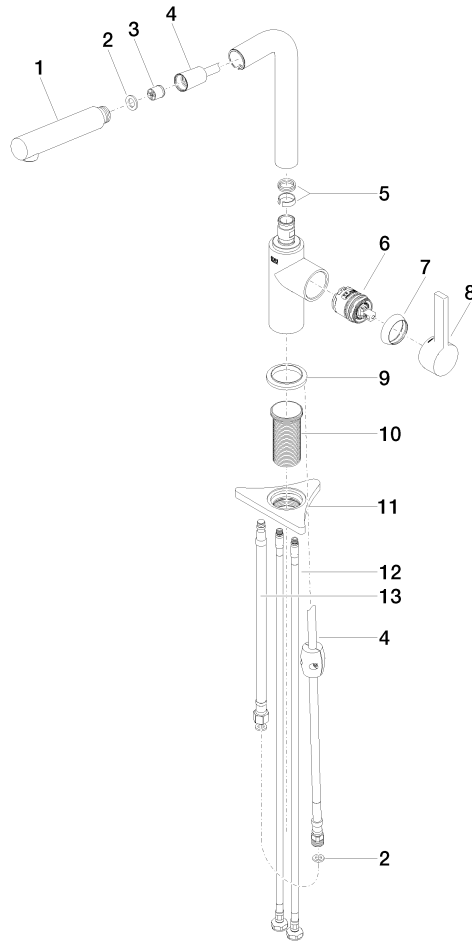

## DORNBRACHT PIUR Single-lever mixer Pull-out - Brushed Nickel

---

33 950 210

- 204mm projection
- pivotable spout 360°
- air-enriched flow
- max. flow 8 l/min at 3 bar flow pressure
- fabric braided hose 1500 mm

Intrinsic protection against back flow.

	Brushed Nickel	33 950 210-70
	Chrome	33 950 210-00
	Soft Black	33 950 210-69

**DORNBRACHT PIUR Single-lever mixer Pull-out - Brushed Nickel**

33 950 210

**Flow rate chart**

**Certificates**

Belgaqua\_23-012- 27\_3. ACS\_23 ACC NY 306. AbP\_10138.

**DORNBACHT PIUR Single-lever mixer Pull-out - Brushed Nickel**

33 950 210

Parts for other finishes can be found here: [Chrome](#)

**Spare parts list**

No.	Item Number	Name	Quantity used	Delivery time
1	90 12 11 180 00-70	shower	1	2
2	90 14 05 081 00 90	seal	1	2
3	90 23 01 051 00 90	flow reducer	1	2
4	90 30 02 101 00 90	hose	1	2
5	90 14 15 060 00 90	gasket kit	1	2
6	90 15 05 060 00 90	cartridge	1	2
7	90 28 30 011 00-70	cover	1	2
8	90 20 21 001 00-70	handle	1	2
9	90 27 21 001 00-70	rosette	1	2
10	90 30 01 200 00 90	shaft	1	2
11	90 23 10 003 00 90	fixing set	1	2
12	04 30 04 101 00 90	hose	2	2
13	90 30 04 110 00 90	hose	1	2