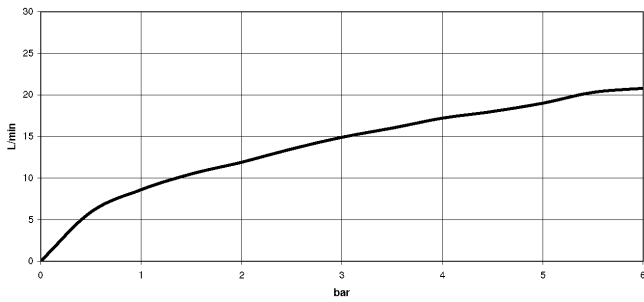

34 201 626
mm [inches]

Flow rate chart

Certificates

Belgaqua_21-384- 27_5. LGA_18609. WRAS_2201054. Belgaqua_21-032-27_5.

EDITION PRO Bath thermostat for wall mounting without shower set - Matte Black

34 201 626