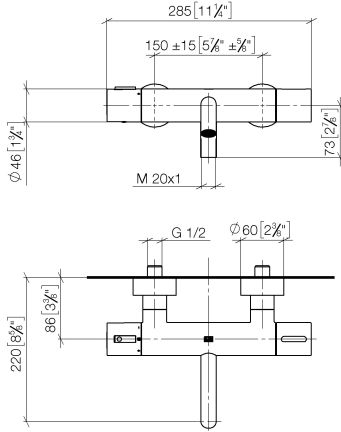

EDITION PRO Bath thermostat for wall mounting without shower set - Matte Black

34 201 626

- 220mm projection
- circular normal flow
- rotary diverter with volume control and shut-off function
- 3/8" shower outlet
- slide-on rosettes Ø 60 mm
- 1/2" connection
- gauge 150 mm - 15 mm
- max. flow 16.9 l/min at 3 bar flow pressure

34 201 626
mm [inches]

Flow rate chart

Certificates

Belgaqua_21-384- 27_5. LGA_18609. WRAS_2201054. Belgaqua_21-032-27_5.

EDITION PRO Bath thermostat for wall mounting without shower set - Matte Black

34 201 626

Parts for other finishes can be found here: [Chrome](#)

EDITION PRO Bath thermostat for wall mounting without shower set - Matte Black

34 201 626

Spare parts list

| No. | Item Number | Name | Quantity used | Delivery time |
|-----|--------------------|------------|---------------|---------------|
| 1 | 90 17 33 004 00-33 | handle | 1 | 30 |
| 2 | 90 21 33 011 00-13 | handle | 1 | 2 |
| 3 | 90 16 02 027 00 90 | spring | 1 | 2 |
| 4 | 90 30 30 136 00 90 | screw | 1 | 2 |
| 5 | 90 31 20 049 00-13 | plug | 1 | 30 |
| 6 | 90 15 02 070 00 90 | cartridge | 1 | 2 |
| 7 | 90 30 40 010 00 90 | regulator | 1 | 2 |
| 8 | 90 11 06 214 00-33 | spout | 1 | 30 |
| 9 | 09 14 10 139 90 | seal | 1 | 2 |
| 10 | 08 30 30 701 90 | screw | 1 | 2 |
| 11 | 90 14 10 032 00 90 | seal | 1 | 2 |
| 12 | 09 24 03 115 20-33 | nipple | 1 | 30 |
| 13 | 90 21 02 069 00-33 | cover | 1 | 30 |
| 14 | 09 20 97 020-33 | handle | 1 | 30 |
| 15 | 90 12 12 002 00 90 | fixing cap | 1 | 2 |
| 16 | 09 14 15 052 90 | ring | 1 | 2 |
| 17 | 09 24 04 141-33 | nut | 1 | 30 |
| 18 | 90 15 05 033 00 90 | diverter | 1 | 2 |
| 19 | 09 23 10 048-33 | nut | 2 | 30 |
| 20 | 90 29 05 024 00 90 | nipple | 2 | 2 |
| 21 | 09 27 62 004-33 | rosette | 2 | 30 |
| 22 | 09 14 10 119 90 | seal | 2 | 2 |
| 23 | 09 29 03 020 90 | insert | 2 | 2 |
| 24 | 04 11 04 032 00 90 | connection | 2 | 2 |
| 25 | 09 14 20 010 90 | seal | 2 | 2 |