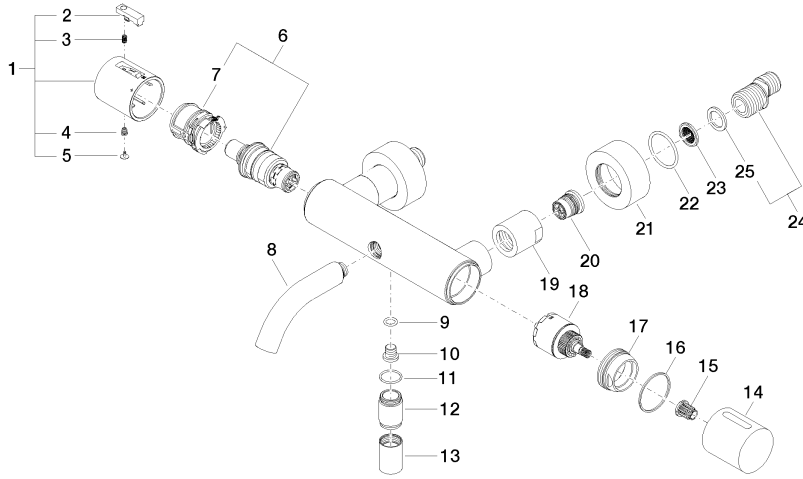

EDITION PRO Bath thermostat for wall mounting without shower set - Matte Black

34 201 626

- 220mm projection
- circular normal flow
- rotary diverter with volume control and shut-off function
- 3/8" shower outlet
- slide-on rosettes Ø 60 mm
- 1/2" connection
- gauge 150 mm - 15 mm
- max. flow 16.9 l/min at 3 bar flow pressure

34 201 626
mm [inches]

Flow rate chart

Certificates

Belgaqua_21-384- 27_5. LGA_18609. WRAS_2201054. Belgaqua_21-032-27_5.

EDITION PRO Bath thermostat for wall mounting without shower set - Matte Black

34 201 626

Parts for other finishes can be found here: [Chrome](#)

EDITION PRO Bath thermostat for wall mounting without shower set - Matte Black

34 201 626

Spare parts list

| No. | Item Number | Name | Quantity used | Delivery time |
|-----|--------------------|------------|---------------|---------------|
| 1 | 90 17 33 004 00-33 | handle | 1 | 30 |
| 2 | 90 21 33 011 00-13 | handle | 1 | 2 |
| 3 | 90 16 02 027 00 90 | spring | 1 | 2 |
| 4 | 90 30 30 136 00 90 | screw | 1 | 2 |
| 5 | 90 31 20 049 00-13 | plug | 1 | 30 |
| 6 | 90 15 02 070 00 90 | cartridge | 1 | 2 |
| 7 | 90 30 40 010 00 90 | regulator | 1 | 2 |
| 8 | 90 11 06 214 00-33 | spout | 1 | 30 |
| 9 | 09 14 10 139 90 | seal | 1 | 2 |
| 10 | 08 30 30 701 90 | screw | 1 | 2 |
| 11 | 90 14 10 032 00 90 | seal | 1 | 2 |
| 12 | 09 24 03 115 20-33 | nipple | 1 | 30 |
| 13 | 90 21 02 069 00-33 | cover | 1 | 30 |
| 14 | 09 20 97 020-33 | handle | 1 | 30 |
| 15 | 90 12 12 002 00 90 | fixing cap | 1 | 2 |
| 16 | 09 14 15 052 90 | ring | 1 | 2 |
| 17 | 09 24 04 141-33 | nut | 1 | 30 |
| 18 | 90 15 05 033 00 90 | diverter | 1 | 2 |
| 19 | 09 23 10 048-33 | nut | 2 | 30 |
| 20 | 90 29 05 024 00 90 | nipple | 2 | 2 |
| 21 | 09 27 62 004-33 | rosette | 2 | 30 |
| 22 | 09 14 10 119 90 | seal | 2 | 2 |
| 23 | 09 29 03 020 90 | insert | 2 | 2 |
| 24 | 04 11 04 032 00 90 | connection | 2 | 2 |
| 25 | 09 14 20 010 90 | seal | 2 | 2 |