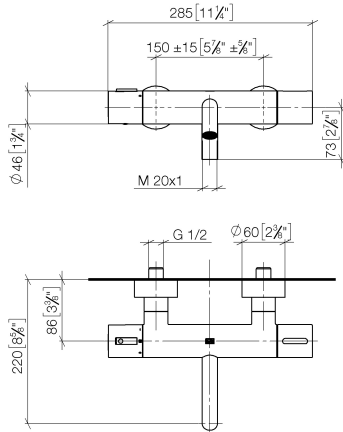

34 201 979

- 210mm projection
- circular normal flow
- rotary diverter with volume control and shut-off function
- 3/8" shower outlet
- slide-on rosettes Ø 60 mm
- 1/2" connection
- gauge 150 mm - 15 mm
- max. flow 16.9 l/min at 3 bar flow pressure

34 201 979

mm [inches]

**Flow rate chart**

**Certificates**

LGA\_18609.

WRAS\_2201054.

34 201 979

Parts for other finishes can be found here: [Chrome](#)