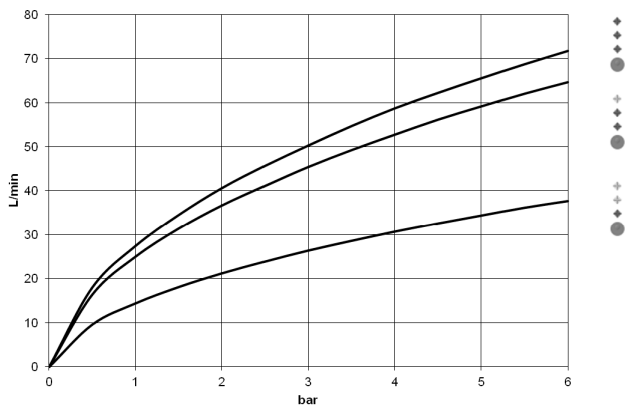

34 201 979

- 210mm projection
- circular normal flow
- rotary diverter with volume control and shut-off function
- 3/8" shower outlet
- slide-on rosettes Ø 60 mm
- 1/2" connection
- gauge 150 mm - 15 mm
- max. flow 16.9 l/min at 3 bar flow pressure

Intrinsic protection against back flow.

	Dark Chrome	34 201 979-19
	Chrome	34 201 979-00
	Brushed Platinum	34 201 979-06
	Light Gold	34 201 979-26
	Brushed Light Gold	34 201 979-27
	Matte Black	34 201 979-33
	Brushed Bronze	34 201 979-42
	Brushed Champagne (22kt Gold)	34 201 979-46
	Champagne (22kt Gold)	34 201 979-47
	Brushed Chrome	34 201 979-93
	Brushed Dark Platinum	34 201 979-99

34 201 979

mm [inches]

**Flow rate chart**

**Certificates**

LGA\_18609.

WRAS\_2201054.

34 201 979

Parts for other finishes can be found here: [Chrome](#)