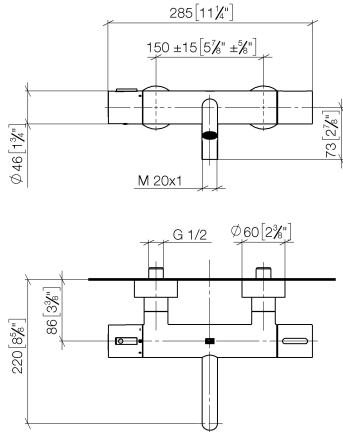

34 201 979

- 210mm projection
- circular normal flow
- rotary diverter with volume control and shut-off function
- 3/8" shower outlet
- slide-on rosettes Ø 60 mm
- 1/2" connection
- gauge 150 mm - 15 mm
- max. flow 16.9 l/min at 3 bar flow pressure

34 201 979

mm [inches]

**Flow rate chart**

**Certificates**

LGA\_18609.

34 201 979

Parts for other finishes can be found here: [Chrome](#)