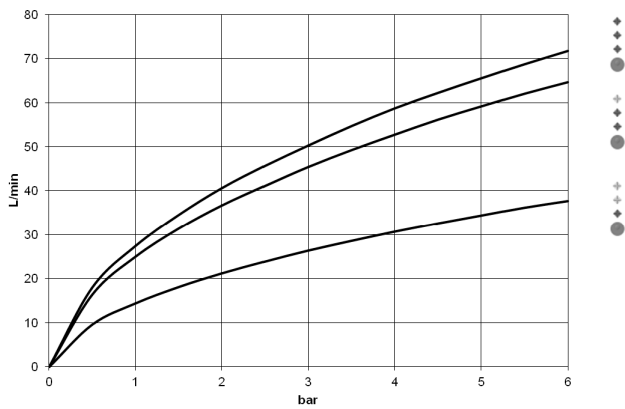

34 201 979

- 210mm projection
- circular normal flow
- rotary diverter with volume control and shut-off function
- 3/8" shower outlet
- slide-on rosettes Ø 60 mm
- 1/2" connection
- gauge 150 mm - 15 mm
- max. flow 16.9 l/min at 3 bar flow pressure

Intrinsic protection against back flow.

	Light Gold	34 201 979-26
	Chrome	34 201 979-00
	Brushed Platinum	34 201 979-06
	Dark Chrome	34 201 979-19
	Brushed Light Gold	34 201 979-27
	Matte Black	34 201 979-33
	Brushed Bronze	34 201 979-42
	Brushed Champagne (22kt Gold)	34 201 979-46
	Champagne (22kt Gold)	34 201 979-47
	Brushed Chrome	34 201 979-93
	Brushed Dark Platinum	34 201 979-99

34 201 979

mm [inches]

**Flow rate chart**

**Certificates**

LGA\_18609.

34 201 979

Parts for other finishes can be found here: [Chrome](#)