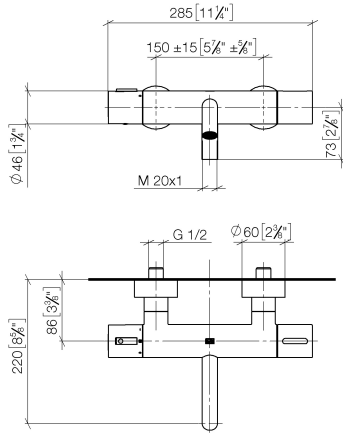

META Bath thermostat for wall mounting without shower set - Brushed Light Gold

META

34 201 979

- 210mm projection
- circular normal flow
- rotary diverter with volume control and shut-off function
- 3/8" shower outlet
- slide-on rosettes Ø 60 mm
- 1/2" connection
- gauge 150 mm - 15 mm
- max. flow 16.9 l/min at 3 bar flow pressure

34 201 979
mm [inches]

Flow rate chart

Certificates

LGA_18609.

META Bath thermostat for wall mounting without shower set - Brushed Light Gold

META

34 201 979

Parts for other finishes can be found here: [Chrome](#)