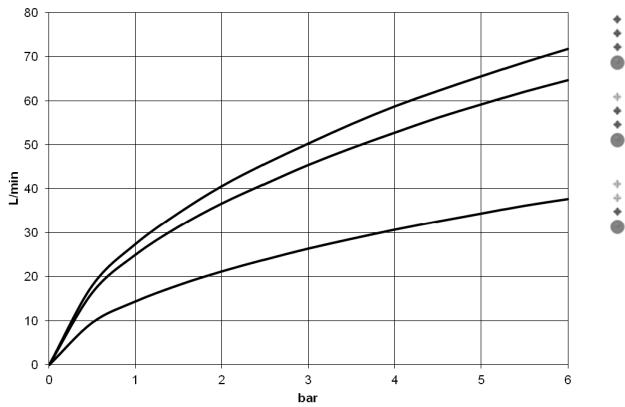

META Bath thermostat for wall mounting without shower set - Brushed Light Gold

META

34 201 979

- 210mm projection
- circular normal flow
- rotary diverter with volume control and shut-off function
- 3/8" shower outlet
- slide-on rosettes Ø 60 mm
- 1/2" connection
- gauge 150 mm - 15 mm
- max. flow 16.9 l/min at 3 bar flow pressure

Intrinsic protection against back flow.

	Brushed Light Gold	34 201 979-27
	Chrome	34 201 979-00
	Brushed Platinum	34 201 979-06
	Dark Chrome	34 201 979-19
	Light Gold	34 201 979-26
	Matte Black	34 201 979-33
	Brushed Bronze	34 201 979-42
	Brushed Champagne (22kt Gold)	34 201 979-46
	Champagne (22kt Gold)	34 201 979-47
	Brushed Chrome	34 201 979-93
	Brushed Dark Platinum	34 201 979-99

34 201 979
mm [inches]

Flow rate chart

Certificates

LGA_18609.

META Bath thermostat for wall mounting without shower set - Brushed Light Gold

META

34 201 979

Parts for other finishes can be found here: [Chrome](#)