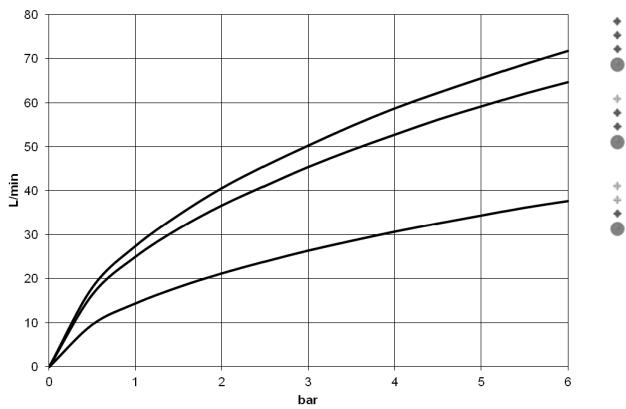

34 201 979

- 210mm projection
- circular normal flow
- rotary diverter with volume control and shut-off function
- 3/8" shower outlet
- slide-on rosettes Ø 60 mm
- 1/2" connection
- gauge 150 mm - 15 mm
- max. flow 16.9 l/min at 3 bar flow pressure

Intrinsic protection against back flow.

	Matte Black	34 201 979-33
	Chrome	34 201 979-00
	Brushed Platinum	34 201 979-06
	Dark Chrome	34 201 979-19
	Light Gold	34 201 979-26
	Brushed Light Gold	34 201 979-27
	Brushed Bronze	34 201 979-42
	Brushed Champagne (22kt Gold)	34 201 979-46
	Champagne (22kt Gold)	34 201 979-47
	Brushed Chrome	34 201 979-93
	Brushed Dark Platinum	34 201 979-99

34 201 979

mm [inches]

**Flow rate chart**

**Certificates**

LGA\_18609.

WRAS\_2201054.

Belgaqua\_21-032-27\_5.

34 201 979