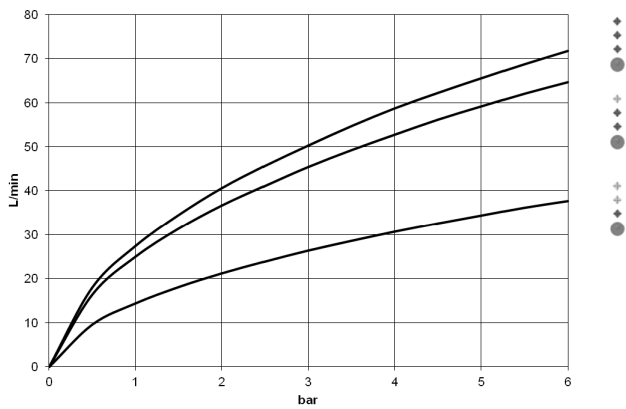

34 201 979

- 210mm projection
- circular normal flow
- rotary diverter with volume control and shut-off function
- 3/8" shower outlet
- slide-on rosettes Ø 60 mm
- 1/2" connection
- gauge 150 mm - 15 mm
- max. flow 16.9 l/min at 3 bar flow pressure

Intrinsic protection against back flow.

	Brushed Bronze	34 201 979-42
	Chrome	34 201 979-00
	Brushed Platinum	34 201 979-06
	Dark Chrome	34 201 979-19
	Light Gold	34 201 979-26
	Brushed Light Gold	34 201 979-27
	Matte Black	34 201 979-33
	Brushed Champagne (22kt Gold)	34 201 979-46
	Champagne (22kt Gold)	34 201 979-47
	Brushed Chrome	34 201 979-93
	Brushed Dark Platinum	34 201 979-99

34 201 979

mm [inches]

Flow rate chart

Certificates

LGA_18609.

34 201 979

Parts for other
finishes can be found
here: [Chrome](#)