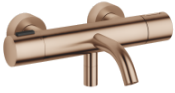

34 201 979

- 210mm projection
- circular normal flow
- rotary diverter with volume control and shut-off function
- 3/8" shower outlet
- slide-on rosettes Ø 60 mm
- 1/2" connection
- gauge 150 mm - 15 mm
- max. flow 16.9 l/min at 3 bar flow pressure

Intrinsic protection against back flow.

	Brushed Bronze	34 201 979-42
	Chrome	34 201 979-00
	Brushed Platinum	34 201 979-06
	Dark Chrome	34 201 979-19
	Light Gold	34 201 979-26
	Brushed Light Gold	34 201 979-27
	Matte Black	34 201 979-33
	Brushed Champagne (22kt Gold)	34 201 979-46
	Champagne (22kt Gold)	34 201 979-47
	Brushed Chrome	34 201 979-93
	Brushed Dark Platinum	34 201 979-99