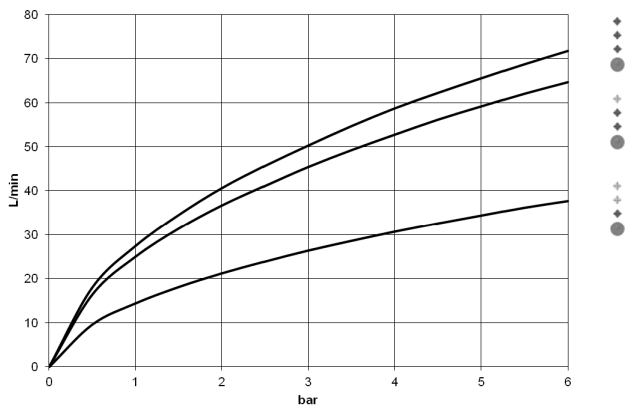

META Bath thermostat for wall mounting without shower set - Champagne (22kt Gold)

META

34 201 979

- 210mm projection
- circular normal flow
- rotary diverter with volume control and shut-off function
- 3/8" shower outlet
- slide-on rosettes Ø 60 mm
- 1/2" connection
- gauge 150 mm - 15 mm
- max. flow 16.9 l/min at 3 bar flow pressure

Intrinsic protection against back flow.

	Champagne (22kt Gold)	34 201 979-47
	Chrome	34 201 979-00
	Brushed Platinum	34 201 979-06
	Dark Chrome	34 201 979-19
	Light Gold	34 201 979-26
	Brushed Light Gold	34 201 979-27
	Matte Black	34 201 979-33
	Brushed Bronze	34 201 979-42
	Brushed Champagne (22kt Gold)	34 201 979-46
	Brushed Chrome	34 201 979-93
	Brushed Dark Platinum	34 201 979-99

34 201 979
mm [inches]

Flow rate chart

Certificates

LGA_18609.

META Bath thermostat for wall mounting without shower set - Champagne
(22kt Gold)

META

34 201 979

Parts for other
finishes can be found
here: [Chrome](#)