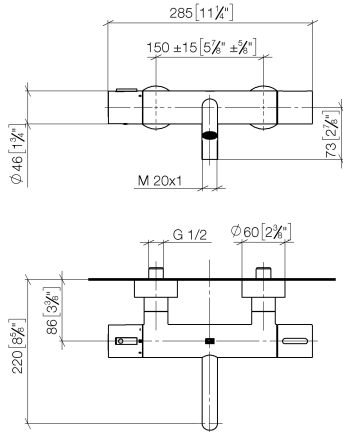

META Bath thermostat for wall mounting without shower set - Champagne (22kt Gold)

META

34 201 979

- 210mm projection
- circular normal flow
- rotary diverter with volume control and shut-off function
- 3/8" shower outlet
- slide-on rosettes Ø 60 mm
- 1/2" connection
- gauge 150 mm - 15 mm
- max. flow 16.9 l/min at 3 bar flow pressure

34 201 979
mm [inches]

Flow rate chart

Certificates

LGA_18609.

META Bath thermostat for wall mounting without shower set - Champagne
(22kt Gold)

META

34 201 979

Parts for other
finishes can be found
here: [Chrome](#)