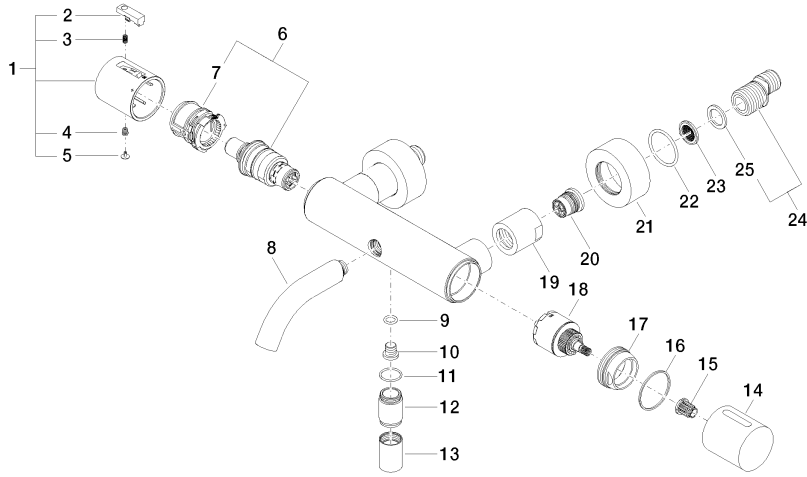

34 201 979

- 210mm projection
- circular normal flow
- rotary diverter with volume control and shut-off function
- 3/8" shower outlet
- slide-on rosettes Ø 60 mm
- 1/2" connection
- gauge 150 mm - 15 mm
- max. flow 16.9 l/min at 3 bar flow pressure

34 201 979

mm [inches]

Flow rate chart

Certificates

LGA_18609.

WRAS_2201054.

Belgaqua_21-032-27_5.

34 201 979

Parts for other finishes can be found here: [Chrome](#)

META Bath thermostat for wall mounting without shower set - Brushed Chrome

META

34 201 979

Spare parts list

No.	Item Number	Name	Quantity used	Delivery time
1	90 17 33 004 00-93	handle	1	20
2	90 21 33 011 00-13	handle	1	2
3	90 16 02 027 00 90	spring	1	2
4	90 30 30 136 00 90	screw	1	2
5	90 31 20 049 00-13	plug	1	30
6	90 15 02 070 00 90	cartridge	1	2
7	90 30 40 010 00 90	regulator	1	2
8	90 11 06 214 00-93	spout	1	20
9	09 14 10 139 90	seal	1	2
10	08 30 30 701 90	screw	1	2
11	90 14 10 032 00 90	seal	1	2
12	09 24 03 115 20-93	nipple	1	20
13	90 21 02 069 00-93	cover	1	-
Spare part can no longer be ordered, please order the replacement item				
14	09 20 97 020-93	handle	1	20
15	90 12 12 002 00 90	fixing cap	1	2
16	09 14 15 052 90	ring	1	2
17	09 24 04 141-93	nut	1	20
18	90 15 05 033 00 90	diverter	1	2
19	09 23 10 048-93	nut	2	20
20	90 29 05 024 00 90	nipple	2	2
21	09 27 62 004-93	rosette	2	20
22	09 14 10 119 90	seal	2	2
23	09 29 03 020 90	insert	2	2
24	04 11 04 032 00 90	connection	2	2
25	09 14 20 010 90	seal	2	2