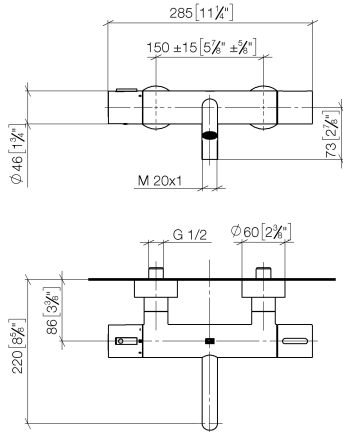

META Bath thermostat for wall mounting without shower set - Brushed Dark Platinum

META

34 201 979

- 210mm projection
- circular normal flow
- rotary diverter with volume control and shut-off function
- 3/8" shower outlet
- slide-on rosettes Ø 60 mm
- 1/2" connection
- gauge 150 mm - 15 mm
- max. flow 16.9 l/min at 3 bar flow pressure

34 201 979
mm [inches]

Flow rate chart

Certificates

LGA_18609.

META Bath thermostat for wall mounting without shower set - Brushed Dark
Platinum

META

34 201 979

Parts for other
finishes can be found
here: [Chrome](#)