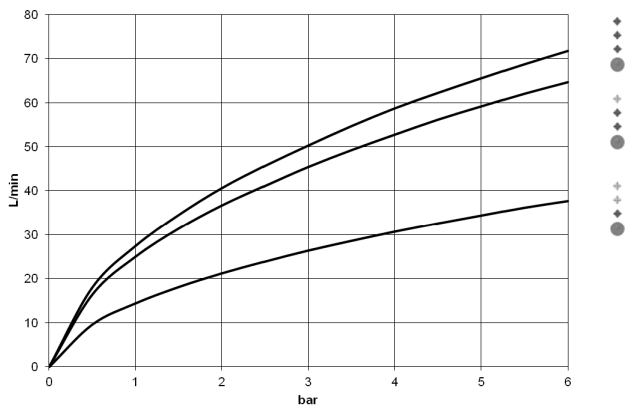

Flow rate chart

Certificates

LGA_18609.