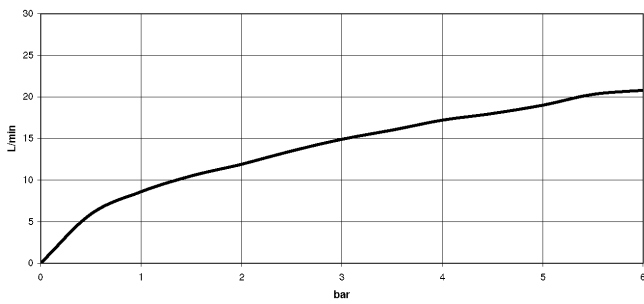

**META Bath thermostat for wall mounting with hand shower set - Brushed
Platinum**

META

34 234 979

- spout: circular, air-enriched flow
- max. flow 16.9 l/min at 3 bar flow pressure
- Hand shower: COMPACT RAIN, max. flow rate 6.8 l/min (at 3 bar)
- complete hand shower set with anti-scale system
- rotary diverter with volume control and shut-off function
- slide-on rosettes Ø 60 mm
- 210mm projection
- 1/2" connection
- gauge 150 mm - 15 mm
- metal shower hose 1250mm with integrated anti-twist protection
- shower holder rosette Ø 57mm

34 234 979
mm [inches]

Flow rate chart

Certificates

LGA_18609.

Belgaqua_21-032-
27_5.

34 234 979
Parts for other
finishes can be found
here: [Chrome](#)

Spare parts list

| No. | Item Number | Name | Quantity used | Delivery time |
|--|--------------------|--|---------------|---------------|
| 1 | 34 201 979-06 | META Bath thermostat for wall mounting without shower set - Brushed Platinum | 1 | 10 |
| 2 | 28 050 920-06 | holder | 1 | - |
| Spare part can no longer be ordered, please order the replacement item | | | | |
| 3 | 90 30 02 072 00-06 | Metal shower hose 1/2" x 3/8" x 1250 mm - Brushed Platinum | 1 | 10 |
| 4 | 28 019 979-06 | Hand shower - Brushed Platinum | 1 | 10 |