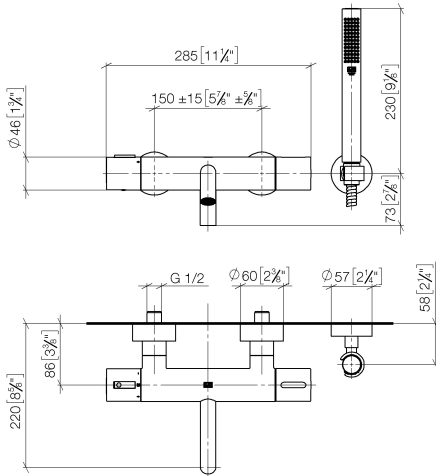

**META Bath thermostat for wall mounting with hand shower set - Brushed
Platinum**

META

34 234 979

- spout: circular, air-enriched flow
- max. flow 16.9 l/min at 3 bar flow pressure
- Hand shower: COMPACT RAIN, max. flow rate 6.8 l/min (at 3 bar)
- complete hand shower set with anti-scale system
- rotary diverter with volume control and shut-off function
- slide-on rosettes Ø 60 mm
- 210mm projection
- 1/2" connection
- gauge 150 mm - 15 mm
- metal shower hose 1250mm with integrated anti-twist protection
- shower holder rosette Ø 57mm

Intrinsic protection against back flow.

| | | |
|---|-------------------------------|---------------|
|  | Brushed Platinum | 34 234 979-06 |
|  | Chrome | 34 234 979-00 |
|  | Dark Chrome | 34 234 979-19 |
|  | Light Gold | 34 234 979-26 |
|  | Brushed Light Gold | 34 234 979-27 |
|  | Matte Black | 34 234 979-33 |
|  | Brushed Bronze | 34 234 979-42 |
|  | Brushed Champagne (22kt Gold) | 34 234 979-46 |
|  | Champagne (22kt Gold) | 34 234 979-47 |
|  | Brushed Chrome | 34 234 979-93 |
|  | Brushed Dark Platinum | 34 234 979-99 |

34 234 979
mm [inches]

Flow rate chart

Certificates

LGA_18609.

Belgaqua_21-032-
27_5.

34 234 979
Parts for other
finishes can be found
here: [Chrome](#)

Spare parts list

| No. | Item Number | Name | Quantity used | Delivery time |
|--|--------------------|--|---------------|---------------|
| 1 | 34 201 979-06 | META Bath thermostat for wall mounting without shower set - Brushed Platinum | 1 | 10 |
| 2 | 28 050 920-06 | holder | 1 | - |
| Spare part can no longer be ordered, please order the replacement item | | | | |
| 3 | 90 30 02 072 00-06 | Metal shower hose 1/2" x 3/8" x 1250 mm - Brushed Platinum | 1 | 10 |
| 4 | 28 019 979-06 | Hand shower - Brushed Platinum | 1 | 10 |