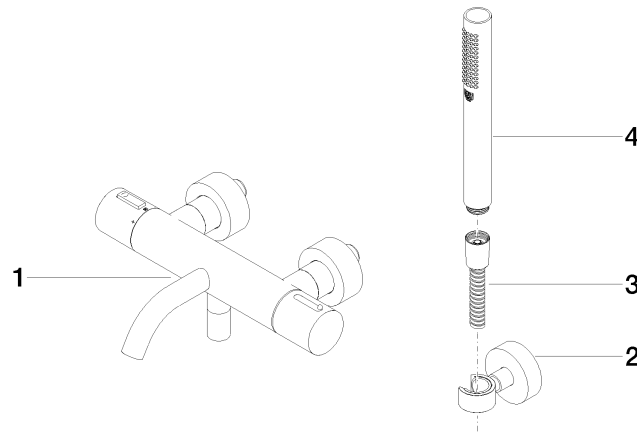

**META Bath thermostat for wall mounting with hand shower set - Brushed
Platinum**

META

34 234 979

- spout: circular, air-enriched flow
- max. flow 16.9 l/min at 3 bar flow pressure
- Hand shower: COMPACT RAIN, max. flow rate 6.8 l/min (at 3 bar)
- complete hand shower set with anti-scale system
- rotary diverter with volume control and shut-off function
- slide-on rosettes Ø 60 mm
- 210mm projection
- 1/2" connection
- gauge 150 mm - 15 mm
- metal shower hose 1250mm with integrated anti-twist protection
- shower holder rosette Ø 57mm

34 234 979
mm [inches]

Flow rate chart

Certificates

LGA_18609.

Belgaqua_21-032-
27_5.

34 234 979
Parts for other
finishes can be found
here: [Chrome](#)

Spare parts list

| No. | Item Number | Name | Quantity used | Delivery time |
|--|--------------------|--|---------------|---------------|
| 1 | 34 201 979-06 | META Bath thermostat for wall mounting without shower set - Brushed Platinum | 1 | 10 |
| 2 | 28 050 920-06 | holder | 1 | - |
| Spare part can no longer be ordered, please order the replacement item | | | | |
| 3 | 90 30 02 072 00-06 | Metal shower hose 1/2" x 3/8" x 1250 mm - Brushed Platinum | 1 | 10 |
| 4 | 28 019 979-06 | Hand shower - Brushed Platinum | 1 | 10 |