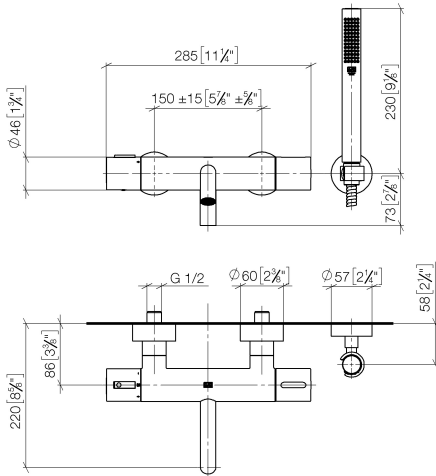

34 234 979

- spout: circular, air-enriched flow
- max. flow 16.9 l/min at 3 bar flow pressure
- Hand shower: COMPACT RAIN, max. flow rate 6.8 l/min (at 3 bar)
- complete hand shower set with anti-scale system
- rotary diverter with volume control and shut-off function
- slide-on rosettes Ø 60 mm
- 210mm projection
- 1/2" connection
- gauge 150 mm - 15 mm
- metal shower hose 1250mm with integrated anti-twist protection
- shower holder rosette Ø 57mm

Intrinsic protection against back flow.

	Dark Chrome	34 234 979-19
	Chrome	34 234 979-00
	Brushed Platinum	34 234 979-06
	Light Gold	34 234 979-26
	Brushed Light Gold	34 234 979-27
	Matte Black	34 234 979-33
	Brushed Bronze	34 234 979-42
	Brushed Champagne (22kt Gold)	34 234 979-46
	Champagne (22kt Gold)	34 234 979-47
	Brushed Chrome	34 234 979-93
	Brushed Dark Platinum	34 234 979-99

34 234 979

mm [inches]

Flow rate chart

Certificates

LGA_18609.

34 234 979

Parts for other
finishes can be found
here: [Chrome](#)