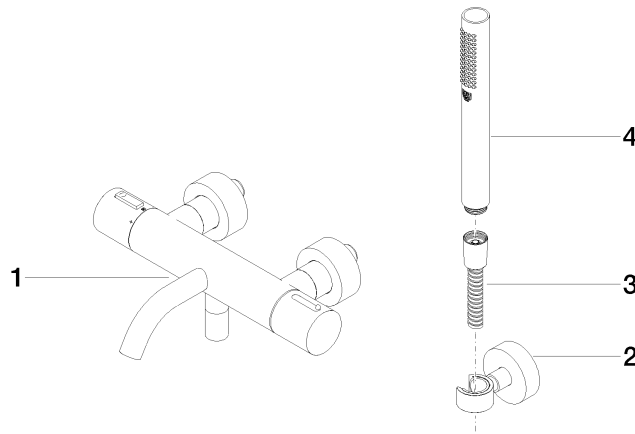

34 234 979

- spout: circular, air-enriched flow
- max. flow 16.9 l/min at 3 bar flow pressure
- Hand shower: COMPACT RAIN, max. flow rate 6.8 l/min (at 3 bar)
- complete hand shower set with anti-scale system
- rotary diverter with volume control and shut-off function
- slide-on rosettes Ø 60 mm
- 210mm projection
- 1/2" connection
- gauge 150 mm - 15 mm
- metal shower hose 1250mm with integrated anti-twist protection
- shower holder rosette Ø 57mm

34 234 979

mm [inches]

Flow rate chart

Certificates

LGA_18609.

34 234 979

Parts for other finishes can be found here: [Chrome](#)

Spare parts list

No.	Item Number	Name	Quantity used	Delivery time
1	34 201 979-26	META Bath thermostat for wall mounting without shower set - Light Gold	1	30
2	28 050 920-26	holder	1	-
Spare part can no longer be ordered, please order the replacement item				
3	90 30 02 072 00-26	Metal shower hose 1/2" x 3/8" x 1250 mm - Light Gold	1	30
4	28 019 979-26	shower	1	-
Spare part can no longer be ordered, please order the replacement item				