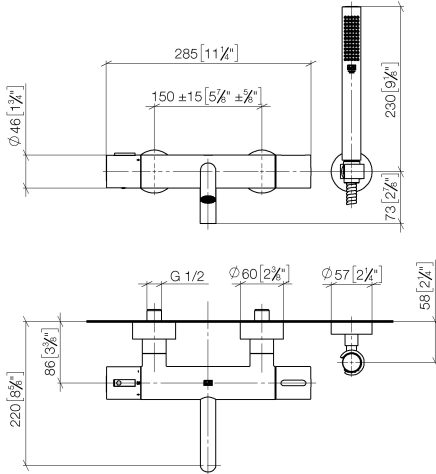

34 234 979

- spout: circular, air-enriched flow
- max. flow 16.9 l/min at 3 bar flow pressure
- Hand shower: COMPACT RAIN, max. flow rate 6.8 l/min (at 3 bar)
- complete hand shower set with anti-scale system
- rotary diverter with volume control and shut-off function
- slide-on rosettes Ø 60 mm
- 210mm projection
- 1/2" connection
- gauge 150 mm - 15 mm
- metal shower hose 1250mm with integrated anti-twist protection
- shower holder rosette Ø 57mm

Intrinsic protection against back flow.

	Light Gold	34 234 979-26
	Chrome	34 234 979-00
	Brushed Platinum	34 234 979-06
	Dark Chrome	34 234 979-19
	Brushed Light Gold	34 234 979-27
	Matte Black	34 234 979-33
	Brushed Bronze	34 234 979-42
	Brushed Champagne (22kt Gold)	34 234 979-46
	Champagne (22kt Gold)	34 234 979-47
	Brushed Chrome	34 234 979-93
	Brushed Dark Platinum	34 234 979-99

34 234 979

mm [inches]

Flow rate chart

Certificates

LGA_18609.

34 234 979

Parts for other finishes can be found here: [Chrome](#)

Spare parts list

No.	Item Number	Name	Quantity used	Delivery time
1	34 201 979-26	META Bath thermostat for wall mounting without shower set - Light Gold	1	30
2	28 050 920-26	holder	1	-
Spare part can no longer be ordered, please order the replacement item				
3	90 30 02 072 00-26	Metal shower hose 1/2" x 3/8" x 1250 mm - Light Gold	1	30
4	28 019 979-26	shower	1	-
Spare part can no longer be ordered, please order the replacement item				