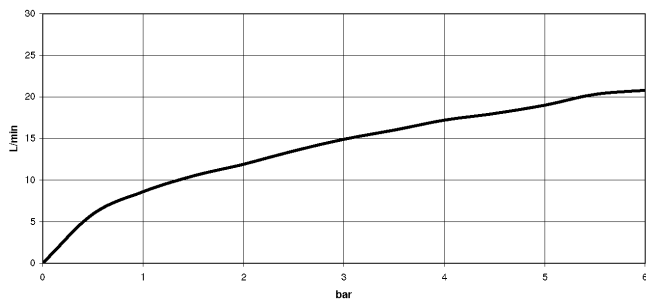

34 234 979

- spout: circular, air-enriched flow
- max. flow 16.9 l/min at 3 bar flow pressure
- Hand shower: COMPACT RAIN, max. flow rate 6.8 l/min (at 3 bar)
- complete hand shower set with anti-scale system
- rotary diverter with volume control and shut-off function
- slide-on rosettes Ø 60 mm
- 210mm projection
- 1/2" connection
- gauge 150 mm - 15 mm
- metal shower hose 1250mm with integrated anti-twist protection
- shower holder rosette Ø 57mm

34 234 979

mm [inches]

Flow rate chart

Certificates

LGA_18609.

34 234 979

Parts for other finishes can be found here: [Chrome](#)

Spare parts list