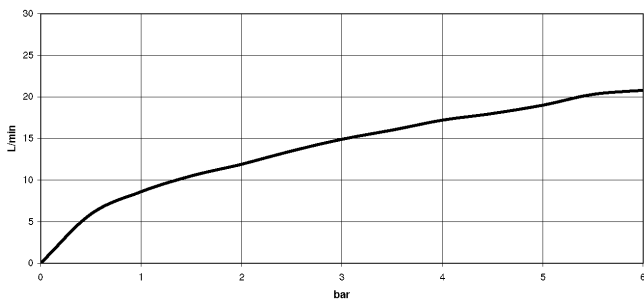

**META Bath thermostat for wall mounting with hand shower set - Brushed Light Gold**

META

34 234 979

- spout: circular, air-enriched flow
- max. flow 16.9 l/min at 3 bar flow pressure
- Hand shower: COMPACT RAIN, max. flow rate 6.8 l/min (at 3 bar)
- complete hand shower set with anti-scale system
- rotary diverter with volume control and shut-off function
- slide-on rosettes Ø 60 mm
- 210mm projection
- 1/2" connection
- gauge 150 mm - 15 mm
- metal shower hose 1250mm with integrated anti-twist protection
- shower holder rosette Ø 57mm

Intrinsic protection against back flow.

	Brushed Light Gold	34 234 979-27
	Chrome	34 234 979-00
	Brushed Platinum	34 234 979-06
	Dark Chrome	34 234 979-19
	Light Gold	34 234 979-26
	Matte Black	34 234 979-33
	Brushed Bronze	34 234 979-42
	Brushed Champagne (22kt Gold)	34 234 979-46
	Champagne (22kt Gold)	34 234 979-47
	Brushed Chrome	34 234 979-93
	Brushed Dark Platinum	34 234 979-99

34 234 979  
mm [inches]

**Flow rate chart**

**Certificates**

LGA\_18609.

34 234 979  
Parts for other  
finishes can be found  
here: [Chrome](#)

**Spare parts list**

No.	Item Number	Name	Quantity used	Delivery time
1	34 201 979-27	META Bath thermostat for wall mounting without shower set - Brushed Light Gold	1	30
2	28 050 920-27	holder	1	-
Spare part can no longer be ordered, please order the replacement item				
3	90 30 02 072 00-27	Metal shower hose 1/2" x 3/8" x 1250 mm - Brushed Light Gold	1	30
4	28 019 979-27	Hand shower - Brushed Light Gold	1	30