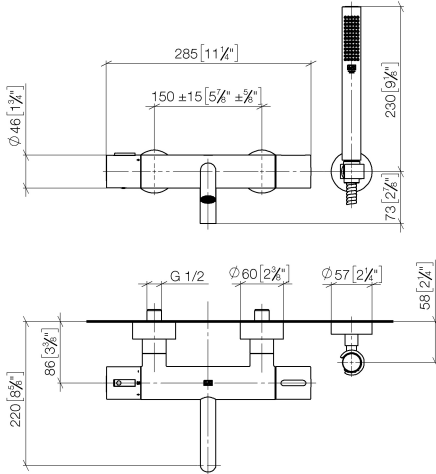

**META Bath thermostat for wall mounting with hand shower set - Brushed Light Gold**

META

34 234 979

- spout: circular, air-enriched flow
- max. flow 16.9 l/min at 3 bar flow pressure
- Hand shower: COMPACT RAIN, max. flow rate 6.8 l/min (at 3 bar)
- complete hand shower set with anti-scale system
- rotary diverter with volume control and shut-off function
- slide-on rosettes Ø 60 mm
- 210mm projection
- 1/2" connection
- gauge 150 mm - 15 mm
- metal shower hose 1250mm with integrated anti-twist protection
- shower holder rosette Ø 57mm

Intrinsic protection against back flow.

	Brushed Light Gold	34 234 979-27
	Chrome	34 234 979-00
	Brushed Platinum	34 234 979-06
	Dark Chrome	34 234 979-19
	Light Gold	34 234 979-26
	Matte Black	34 234 979-33
	Brushed Bronze	34 234 979-42
	Brushed Champagne (22kt Gold)	34 234 979-46
	Champagne (22kt Gold)	34 234 979-47
	Brushed Chrome	34 234 979-93
	Brushed Dark Platinum	34 234 979-99

34 234 979  
mm [inches]

**Flow rate chart**

**Certificates**

LGA\_18609.

34 234 979  
Parts for other  
finishes can be found  
here: [Chrome](#)

**Spare parts list**

No.	Item Number	Name	Quantity used	Delivery time
1	34 201 979-27	META Bath thermostat for wall mounting without shower set - Brushed Light Gold	1	30
2	28 050 920-27	holder	1	-
Spare part can no longer be ordered, please order the replacement item				
3	90 30 02 072 00-27	Metal shower hose 1/2" x 3/8" x 1250 mm - Brushed Light Gold	1	30
4	28 019 979-27	Hand shower - Brushed Light Gold	1	30