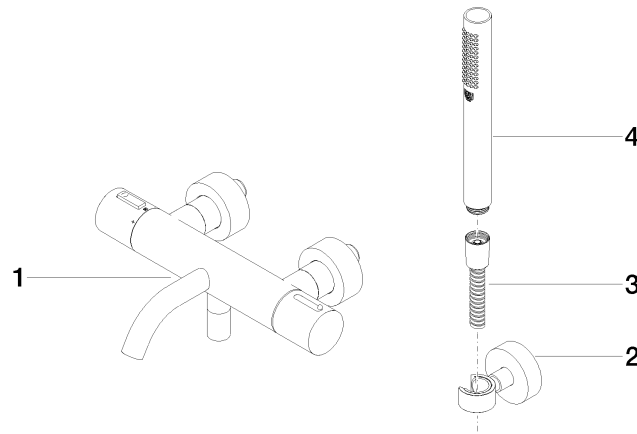

**META Bath thermostat for wall mounting with hand shower set - Brushed Light Gold**

META

34 234 979

- spout: circular, air-enriched flow
- max. flow 16.9 l/min at 3 bar flow pressure
- Hand shower: COMPACT RAIN, max. flow rate 6.8 l/min (at 3 bar)
- complete hand shower set with anti-scale system
- rotary diverter with volume control and shut-off function
- slide-on rosettes Ø 60 mm
- 210mm projection
- 1/2" connection
- gauge 150 mm - 15 mm
- metal shower hose 1250mm with integrated anti-twist protection
- shower holder rosette Ø 57mm

34 234 979  
mm [inches]

**Flow rate chart**

**Certificates**

LGA\_18609.

34 234 979  
Parts for other  
finishes can be found  
here: [Chrome](#)

**Spare parts list**

No.	Item Number	Name	Quantity used	Delivery time
1	34 201 979-27	META Bath thermostat for wall mounting without shower set - Brushed Light Gold	1	30
2	28 050 920-27	holder	1	-
Spare part can no longer be ordered, please order the replacement item				
3	90 30 02 072 00-27	Metal shower hose 1/2" x 3/8" x 1250 mm - Brushed Light Gold	1	30
4	28 019 979-27	Hand shower - Brushed Light Gold	1	30