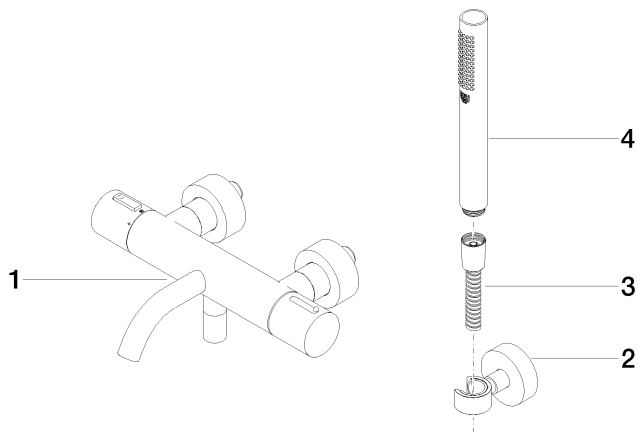

META Bath thermostat for wall mounting with hand shower set - Brushed Bronze

META

34 234 979

- spout: circular, air-enriched flow
- max. flow 16.9 l/min at 3 bar flow pressure
- Hand shower: COMPACT RAIN, max. flow rate 6.8 l/min (at 3 bar)
- complete hand shower set with anti-scale system
- rotary diverter with volume control and shut-off function
- slide-on rosettes Ø 60 mm
- 210mm projection
- 1/2" connection
- gauge 150 mm - 15 mm
- metal shower hose 1250mm with integrated anti-twist protection
- shower holder rosette Ø 57mm

34 234 979
mm [inches]

Flow rate chart

Certificates

LGA_18609.

34 234 979
Parts for other
finishes can be found
here: [Chrome](#)

Spare parts list

No.	Item Number	Name	Quantity used	Delivery time
1	34 201 979-42	META Bath thermostat for wall mounting without shower set - Brushed Bronze	1	30
2	28 050 920-42	holder	1	-
Spare part can no longer be ordered, please order the replacement item				
3	90 30 02 072 00-42	hose	1	30
4	28 019 979-42	Hand shower - Brushed Bronze	1	30