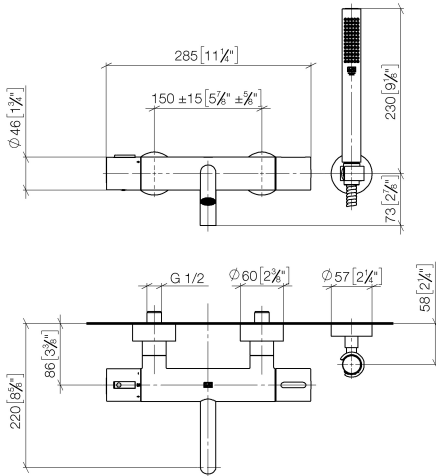

META Bath thermostat for wall mounting with hand shower set - Brushed Bronze

META

34 234 979

- spout: circular, air-enriched flow
- max. flow 16.9 l/min at 3 bar flow pressure
- Hand shower: COMPACT RAIN, max. flow rate 6.8 l/min (at 3 bar)
- complete hand shower set with anti-scale system
- rotary diverter with volume control and shut-off function
- slide-on rosettes Ø 60 mm
- 210mm projection
- 1/2" connection
- gauge 150 mm - 15 mm
- metal shower hose 1250mm with integrated anti-twist protection
- shower holder rosette Ø 57mm

Intrinsic protection against back flow.

	Brushed Bronze	34 234 979-42
	Chrome	34 234 979-00
	Brushed Platinum	34 234 979-06
	Dark Chrome	34 234 979-19
	Light Gold	34 234 979-26
	Brushed Light Gold	34 234 979-27
	Matte Black	34 234 979-33
	Brushed Champagne (22kt Gold)	34 234 979-46
	Champagne (22kt Gold)	34 234 979-47
	Brushed Chrome	34 234 979-93
	Brushed Dark Platinum	34 234 979-99

34 234 979
mm [inches]

Flow rate chart

Certificates

LGA_18609.

34 234 979
Parts for other
finishes can be found
here: [Chrome](#)

Spare parts list

No.	Item Number	Name	Quantity used	Delivery time
1	34 201 979-42	META Bath thermostat for wall mounting without shower set - Brushed Bronze	1	30
2	28 050 920-42	holder	1	-
Spare part can no longer be ordered, please order the replacement item				
3	90 30 02 072 00-42	hose	1	30
4	28 019 979-42	Hand shower - Brushed Bronze	1	30