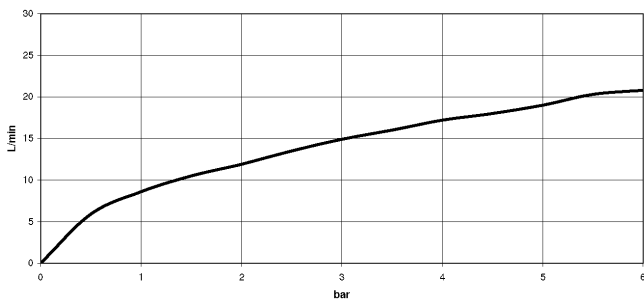

Flow rate chart

Certificates

LGA_18609.