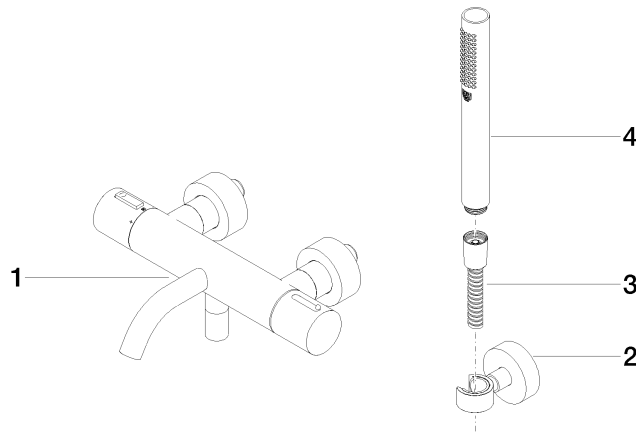

**META Bath thermostat for wall mounting with hand shower set - Brushed
Champagne (22kt Gold)**

META

34 234 979

- spout: circular, air-enriched flow
- max. flow 16.9 l/min at 3 bar flow pressure
- Hand shower: COMPACT RAIN, max. flow rate 6.8 l/min (at 3 bar)
- complete hand shower set with anti-scale system
- rotary diverter with volume control and shut-off function
- slide-on rosettes Ø 60 mm
- 210mm projection
- 1/2" connection
- gauge 150 mm - 15 mm
- metal shower hose 1250mm with integrated anti-twist protection
- shower holder rosette Ø 57mm

34 234 979
mm [inches]

Flow rate chart

Certificates

LGA_18609.

34 234 979
Parts for other
finishes can be found
here: [Chrome](#)

Spare parts list

No.	Item Number	Name	Quantity used	Delivery time
1	34 201 979-46	META Bath thermostat for wall mounting without shower set - Brushed Champagne (22kt Gold)	1	30
2	28 050 920-46	holder	1	-
Spare part can no longer be ordered, please order the replacement item				
3	90 30 02 072 00-46	Metal shower hose 1/2" x 3/8" x 1250 mm - Brushed Champagne (22kt Gold)	1	30
4	28 019 979-46	Hand shower - Brushed Champagne (22kt Gold)	1	30