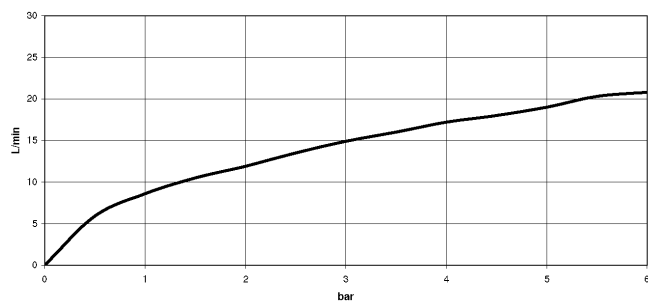

META Bath thermostat for wall mounting with hand shower set - Champagne (22kt Gold)

META

34 234 979

- spout: circular, air-enriched flow
- max. flow 16.9 l/min at 3 bar flow pressure
- Hand shower: COMPACT RAIN, max. flow rate 6.8 l/min (at 3 bar)
- complete hand shower set with anti-scale system
- rotary diverter with volume control and shut-off function
- slide-on rosettes Ø 60 mm
- 210mm projection
- 1/2" connection
- gauge 150 mm - 15 mm
- metal shower hose 1250mm with integrated anti-twist protection
- shower holder rosette Ø 57mm

34 234 979
mm [inches]

Flow rate chart

Certificates

LGA_18609.

34 234 979
Parts for other
finishes can be found
here: Chrome

Spare parts list

No.	Item Number	Name	Quantity used	Delivery time
1	34 201 979-47	META Bath thermostat for wall mounting without shower set - Champagne (22kt Gold)	1	30
2	28 050 920-47	holder	1	-
Spare part can no longer be ordered, please order the replacement item				
3	90 30 02 072 00-47	Metal shower hose 1/2" x 3/8" x 1250 mm - Champagne (22kt Gold)	1	30
4	28 019 979-47	Hand shower - Champagne (22kt Gold)	1	30