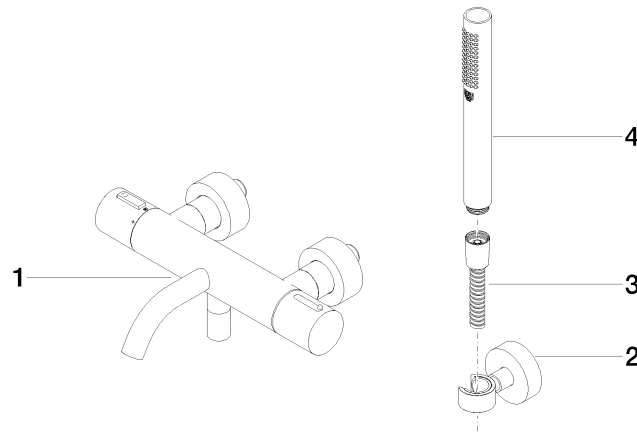

META Bath thermostat for wall mounting with hand shower set - Champagne (22kt Gold)

META

34 234 979

- spout: circular, air-enriched flow
- max. flow 16.9 l/min at 3 bar flow pressure
- Hand shower: COMPACT RAIN, max. flow rate 6.8 l/min (at 3 bar)
- complete hand shower set with anti-scale system
- rotary diverter with volume control and shut-off function
- slide-on rosettes Ø 60 mm
- 210mm projection
- 1/2" connection
- gauge 150 mm - 15 mm
- metal shower hose 1250mm with integrated anti-twist protection
- shower holder rosette Ø 57mm

34 234 979
mm [inches]

Flow rate chart

Certificates

LGA_18609.

34 234 979
Parts for other
finishes can be found
here: Chrome

Spare parts list

No.	Item Number	Name	Quantity used	Delivery time
1	34 201 979-47	META Bath thermostat for wall mounting without shower set - Champagne (22kt Gold)	1	30
2	28 050 920-47	holder	1	-
Spare part can no longer be ordered, please order the replacement item				
3	90 30 02 072 00-47	Metal shower hose 1/2" x 3/8" x 1250 mm - Champagne (22kt Gold)	1	30
4	28 019 979-47	Hand shower - Champagne (22kt Gold)	1	30