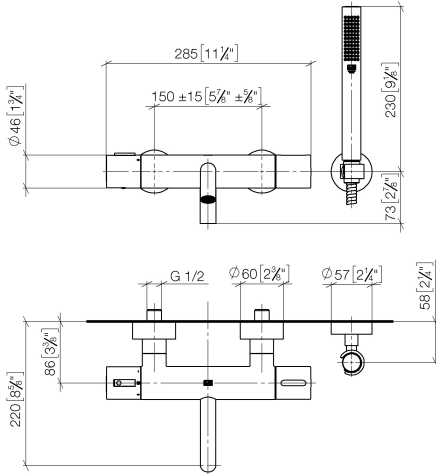

META Bath thermostat for wall mounting with hand shower set - Brushed Chrome

META

34 234 979

- spout: circular, air-enriched flow
- max. flow 16.9 l/min at 3 bar flow pressure
- Hand shower: COMPACT RAIN, max. flow rate 6.8 l/min (at 3 bar)
- complete hand shower set with anti-scale system
- rotary diverter with volume control and shut-off function
- slide-on rosettes Ø 60 mm
- 210mm projection
- 1/2" connection
- gauge 150 mm - 15 mm
- metal shower hose 1250mm with integrated anti-twist protection
- shower holder rosette Ø 57mm

Intrinsic protection against back flow.

| | | |
|---|-------------------------------|---------------|
|  | Brushed Chrome | 34 234 979-93 |
|  | Chrome | 34 234 979-00 |
|  | Brushed Platinum | 34 234 979-06 |
|  | Dark Chrome | 34 234 979-19 |
|  | Light Gold | 34 234 979-26 |
|  | Brushed Light Gold | 34 234 979-27 |
|  | Matte Black | 34 234 979-33 |
|  | Brushed Bronze | 34 234 979-42 |
|  | Brushed Champagne (22kt Gold) | 34 234 979-46 |
|  | Champagne (22kt Gold) | 34 234 979-47 |
|  | Brushed Dark Platinum | 34 234 979-99 |

34 234 979
mm [inches]

Flow rate chart

Certificates

LGA_18609.

Belgaqua_21-032-
27_5.

34 234 979
Parts for other
finishes can be found
here: [Chrome](#)

Spare parts list

| No. | Item Number | Name | Quantity used | Delivery time |
|--|--------------------|--|---------------|---------------|
| 1 | 34 201 979-93 | META Bath thermostat for wall mounting without shower set - Brushed Chrome | 1 | 20 |
| 2 | 28 050 920-93 | holder | 1 | - |
| Spare part can no longer be ordered, please order the replacement item | | | | |
| 3 | 90 30 02 072 00-93 | Metal shower hose 1/2" x 3/8" x 1250 mm - Brushed Chrome | 1 | 20 |
| 4 | 28 019 979-93 | Hand shower - Brushed Chrome | 1 | 20 |