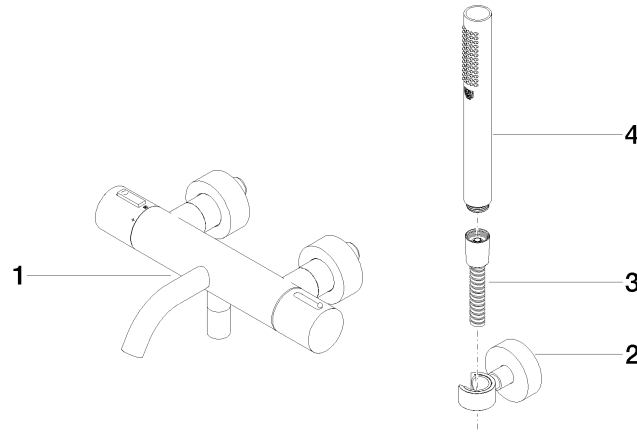

META Bath thermostat for wall mounting with hand shower set - Brushed Chrome

META

34 234 979

- spout: circular, air-enriched flow
- max. flow 16.9 l/min at 3 bar flow pressure
- Hand shower: COMPACT RAIN, max. flow rate 6.8 l/min (at 3 bar)
- complete hand shower set with anti-scale system
- rotary diverter with volume control and shut-off function
- slide-on rosettes Ø 60 mm
- 210mm projection
- 1/2" connection
- gauge 150 mm - 15 mm
- metal shower hose 1250mm with integrated anti-twist protection
- shower holder rosette Ø 57mm

34 234 979
mm [inches]

Flow rate chart

Certificates

LGA_18609.

Belgaqua_21-032-
27_5.

34 234 979
Parts for other
finishes can be found
here: [Chrome](#)

Spare parts list

| No. | Item Number | Name | Quantity used | Delivery time |
|--|--------------------|--|---------------|---------------|
| 1 | 34 201 979-93 | META Bath thermostat for wall mounting without shower set - Brushed Chrome | 1 | 20 |
| 2 | 28 050 920-93 | holder | 1 | - |
| Spare part can no longer be ordered, please order the replacement item | | | | |
| 3 | 90 30 02 072 00-93 | Metal shower hose 1/2" x 3/8" x 1250 mm - Brushed Chrome | 1 | 20 |
| 4 | 28 019 979-93 | Hand shower - Brushed Chrome | 1 | 20 |