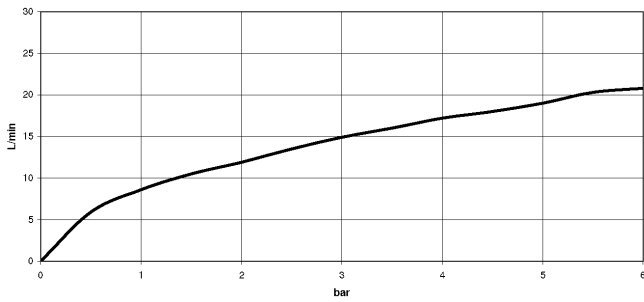

META Bath thermostat for wall mounting with hand shower set - Brushed Chrome

META

34 234 979

- spout: circular, air-enriched flow
- max. flow 16.9 l/min at 3 bar flow pressure
- Hand shower: COMPACT RAIN, max. flow rate 6.8 l/min (at 3 bar)
- complete hand shower set with anti-scale system
- rotary diverter with volume control and shut-off function
- slide-on rosettes Ø 60 mm
- 210mm projection
- 1/2" connection
- gauge 150 mm - 15 mm
- metal shower hose 1250mm with integrated anti-twist protection
- shower holder rosette Ø 57mm

34 234 979
mm [inches]

Flow rate chart

Certificates

LGA_18609.

Belgaqua_21-032-
27_5.

34 234 979
Parts for other
finishes can be found
here: [Chrome](#)

Spare parts list

| No. | Item Number | Name | Quantity used | Delivery time |
|--|--------------------|--|---------------|---------------|
| 1 | 34 201 979-93 | META Bath thermostat for wall mounting without shower set - Brushed Chrome | 1 | 20 |
| 2 | 28 050 920-93 | holder | 1 | - |
| Spare part can no longer be ordered, please order the replacement item | | | | |
| 3 | 90 30 02 072 00-93 | Metal shower hose 1/2" x 3/8" x 1250 mm - Brushed Chrome | 1 | 20 |
| 4 | 28 019 979-93 | Hand shower - Brushed Chrome | 1 | 20 |