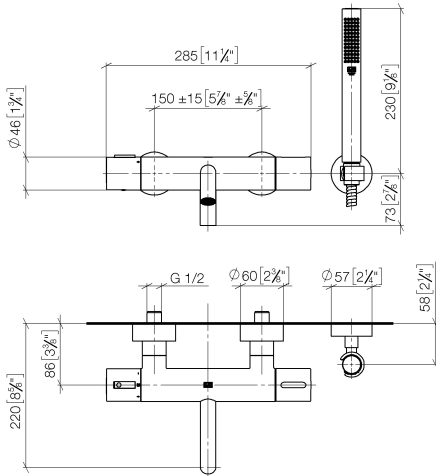

34 234 979

- spout: circular, air-enriched flow
- max. flow 16.9 l/min at 3 bar flow pressure
- Hand shower: COMPACT RAIN, max. flow rate 6.8 l/min (at 3 bar)
- complete hand shower set with anti-scale system
- rotary diverter with volume control and shut-off function
- slide-on rosettes Ø 60 mm
- 210mm projection
- 1/2" connection
- gauge 150 mm - 15 mm
- metal shower hose 1250mm with integrated anti-twist protection
- shower holder rosette Ø 57mm

34 234 979  
mm [inches]

**Flow rate chart**

**Certificates**

LGA\_18609.

34 234 979  
Parts for other  
finishes can be found  
here: [Chrome](#)

### Spare parts list

No.	Item Number	Name	Quantity used	Delivery time
1	34 201 979-99	META Bath thermostat for wall mounting without shower set - Brushed Dark Platinum	1	30
2	28 050 920-99	holder	1	-
Spare part can no longer be ordered, please order the replacement item				
3	90 30 02 072 00-99	Metal shower hose 1/2" x 3/8" x 1250 mm - Brushed Dark Platinum	1	30
4	28 019 979-99	Hand shower - Brushed Dark Platinum	1	30