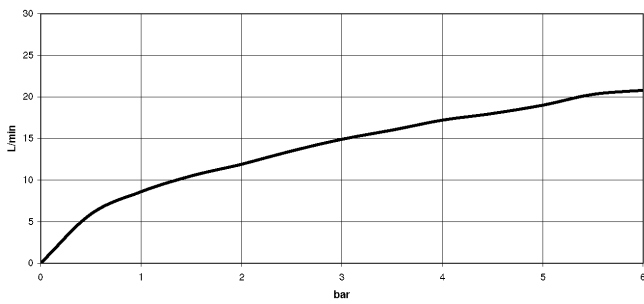

34 234 979

- spout: circular, air-enriched flow
- max. flow 16.9 l/min at 3 bar flow pressure
- Hand shower: COMPACT RAIN, max. flow rate 6.8 l/min (at 3 bar)
- complete hand shower set with anti-scale system
- rotary diverter with volume control and shut-off function
- slide-on rosettes Ø 60 mm
- 210mm projection
- 1/2" connection
- gauge 150 mm - 15 mm
- metal shower hose 1250mm with integrated anti-twist protection
- shower holder rosette Ø 57mm

34 234 979  
mm [inches]

**Flow rate chart**

**Certificates**

LGA\_18609.

34 234 979  
Parts for other  
finishes can be found  
here: [Chrome](#)