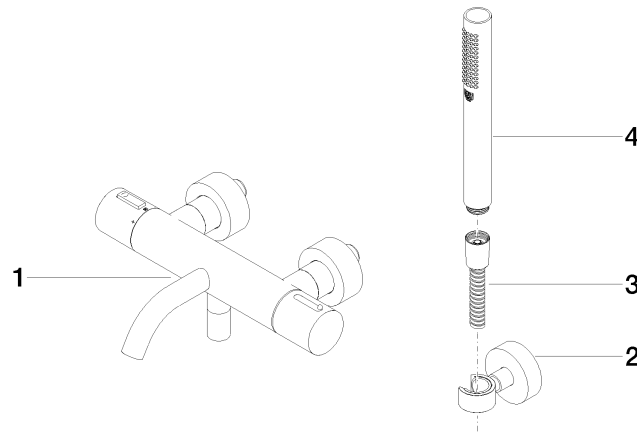

34 234 979

- spout: circular, air-enriched flow
- max. flow 16.9 l/min at 3 bar flow pressure
- Hand shower: COMPACT RAIN, max. flow rate 6.8 l/min (at 3 bar)
- complete hand shower set with anti-scale system
- rotary diverter with volume control and shut-off function
- slide-on rosettes Ø 60 mm
- 210mm projection
- 1/2" connection
- gauge 150 mm - 15 mm
- metal shower hose 1250mm with integrated anti-twist protection
- shower holder rosette Ø 57mm

34 234 979  
mm [inches]

**Flow rate chart**

**Certificates**

LGA\_18609.

34 234 979  
Parts for other  
finishes can be found  
here: [Chrome](#)

### Spare parts list

No.	Item Number	Name	Quantity used	Delivery time
1	34 201 979-99	META Bath thermostat for wall mounting without shower set - Brushed Dark Platinum	1	30
2	28 050 920-99	holder	1	-
Spare part can no longer be ordered, please order the replacement item				
3	90 30 02 072 00-99	Metal shower hose 1/2" x 3/8" x 1250 mm - Brushed Dark Platinum	1	30
4	28 019 979-99	Hand shower - Brushed Dark Platinum	1	30